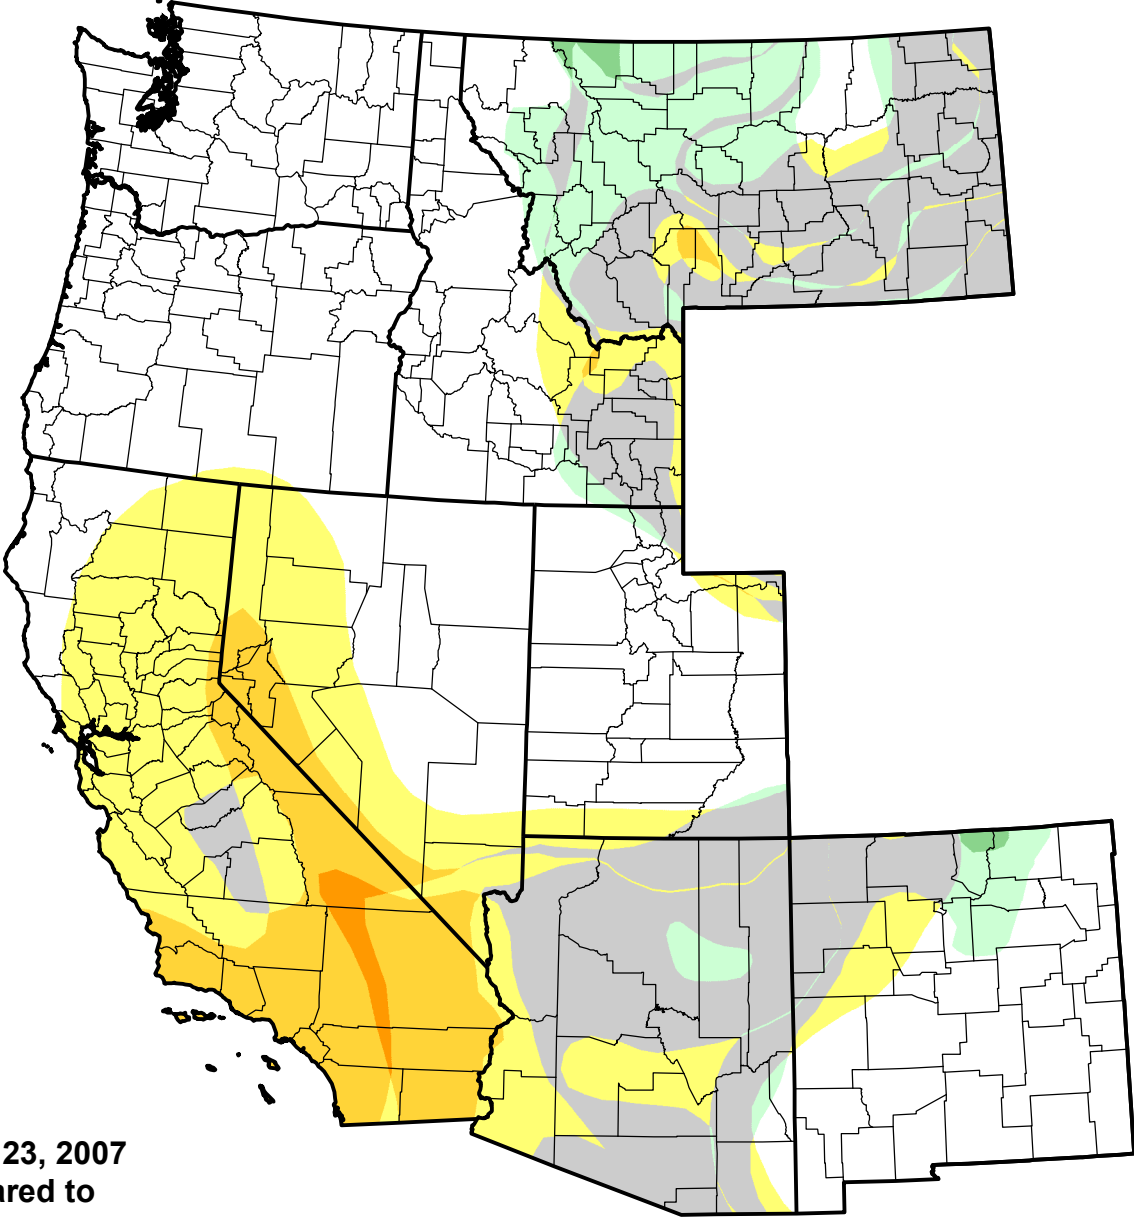

# U.S. Drought Monitor Class Change - West 8 Week

January 23, 2007  
compared to  
November 30, 2006

[droughtmonitor.unl.edu](http://droughtmonitor.unl.edu)

-  5 Class Degradation
-  4 Class Degradation
-  3 Class Degradation
-  2 Class Degradation
-  1 Class Degradation
-  No Change
-  1 Class Improvement
-  2 Class Improvement
-  3 Class Improvement
-  4 Class Improvement
-  5 Class Improvement