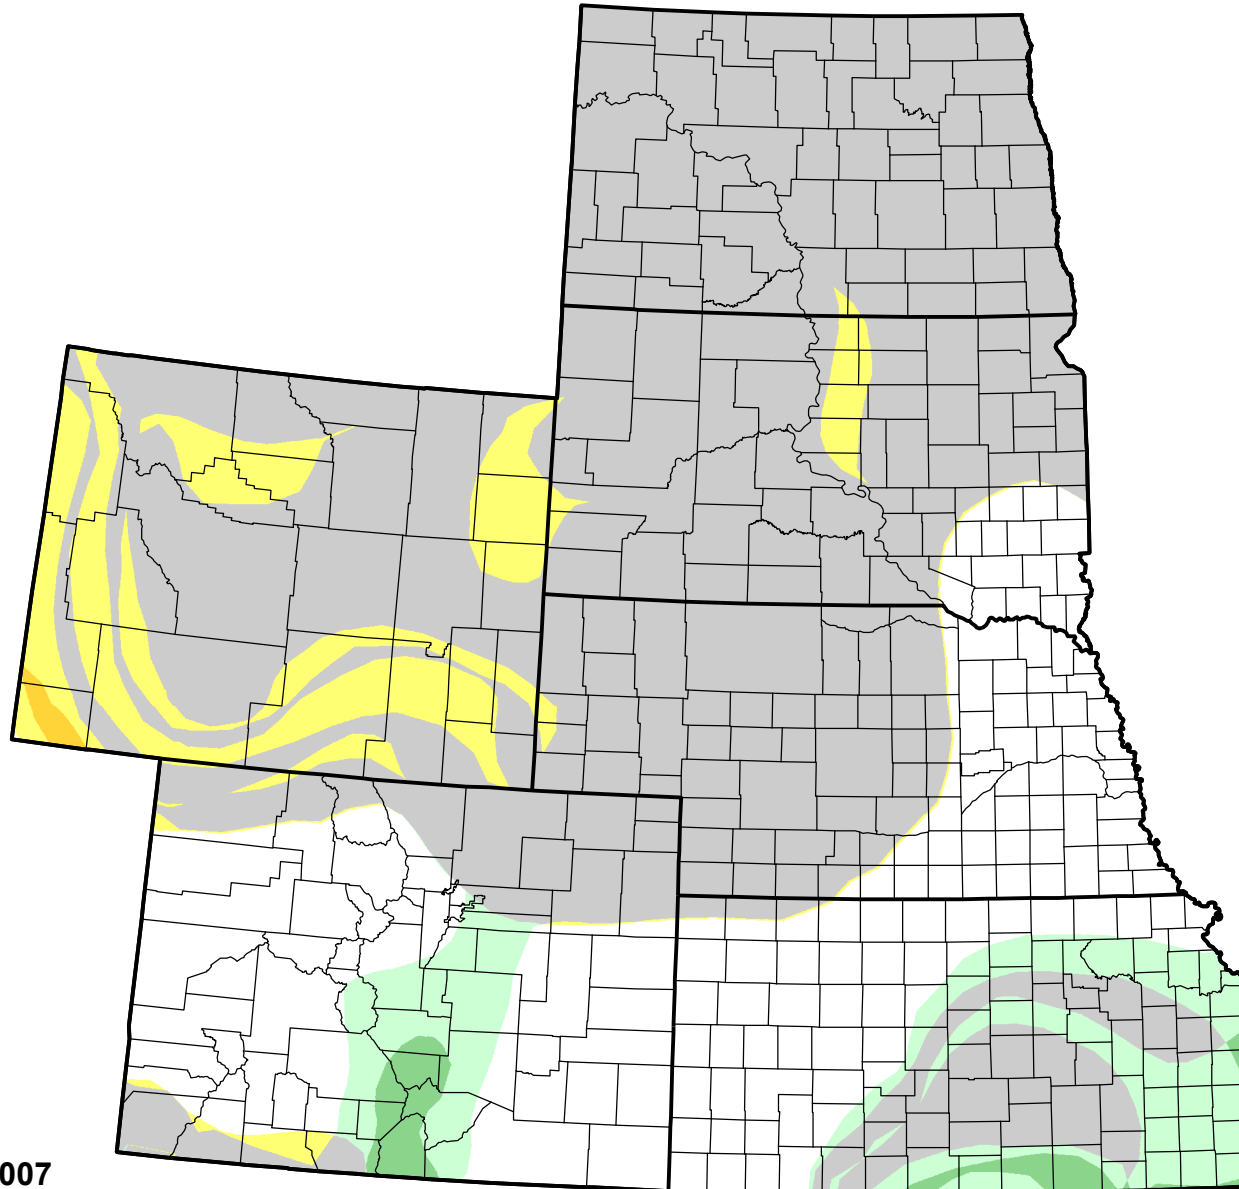

U.S. Drought Monitor Class Change - High Plains

Start of Calendar Year

January 30, 2007
compared to
January 4, 2007

droughtmonitor.unl.edu