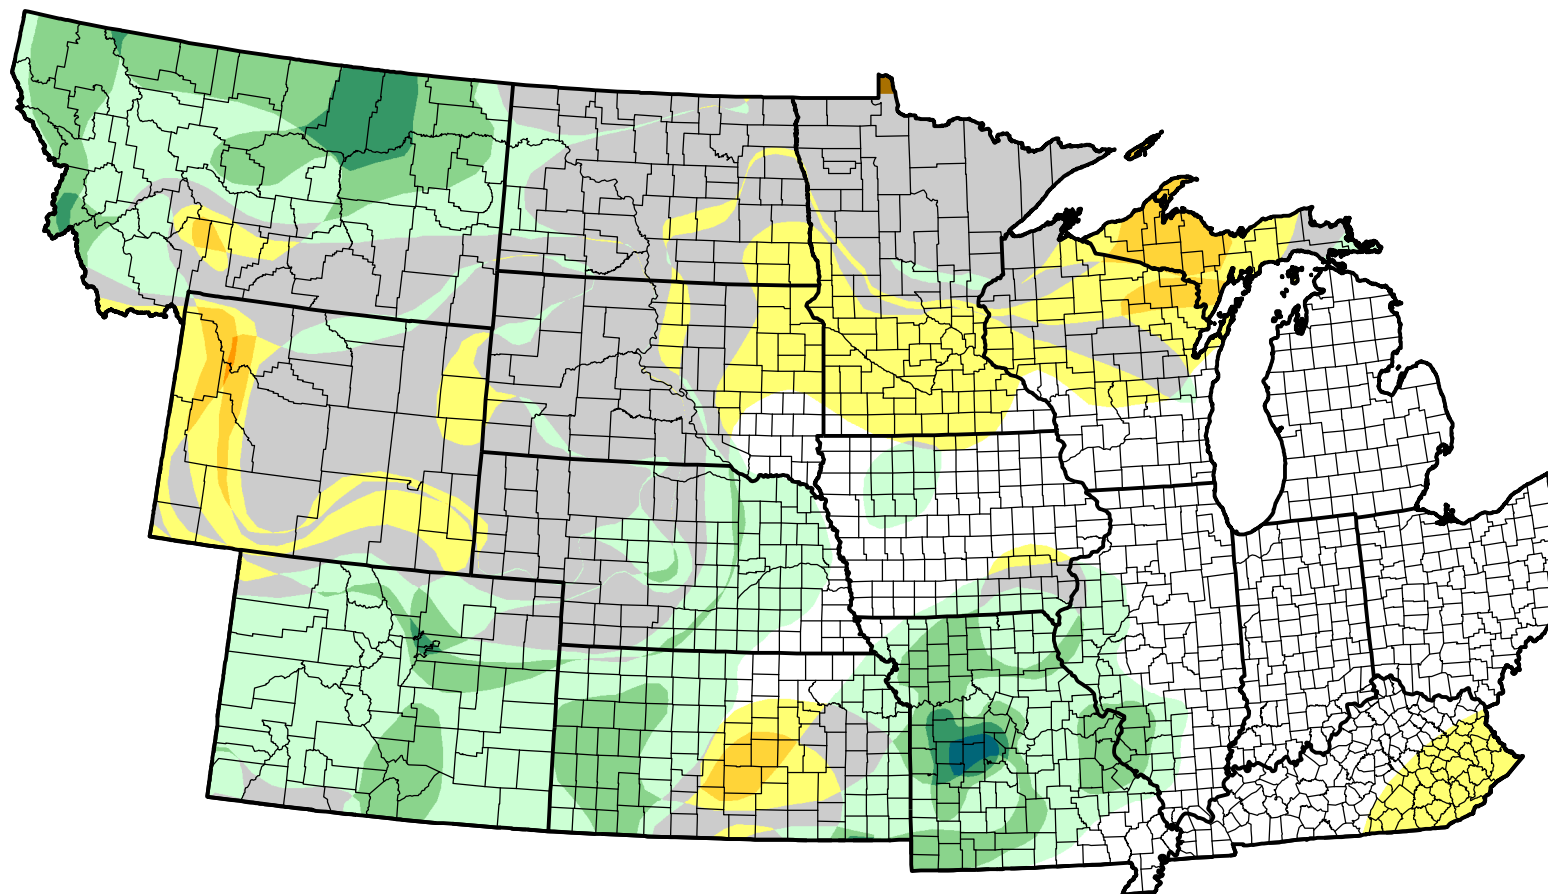

U.S. Drought Monitor Class Change - NWS Central Start of Water Year

January 30, 2007
compared to
September 28, 2006

droughtmonitor.unl.edu