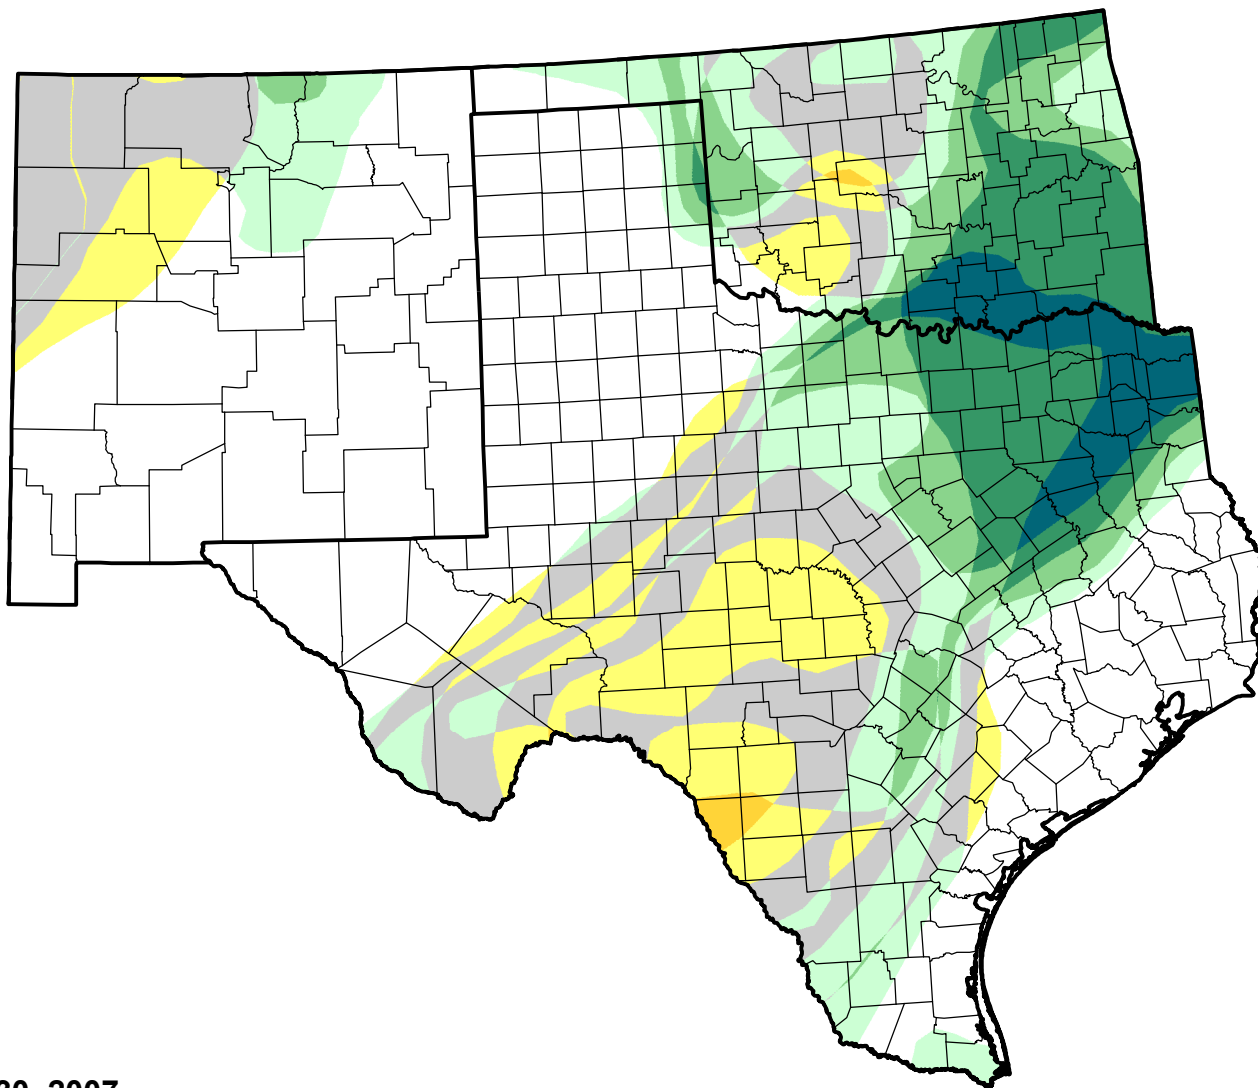

# U.S. Drought Monitor Class Change - Southern Plains RDEWS

13 Week

January 30, 2007  
compared to  
November 2, 2006

[droughtmonitor.unl.edu](http://droughtmonitor.unl.edu)

-  5 Class Degradation
-  4 Class Degradation
-  3 Class Degradation
-  2 Class Degradation
-  1 Class Degradation
-  No Change
-  1 Class Improvement
-  2 Class Improvement
-  3 Class Improvement
-  4 Class Improvement
-  5 Class Improvement