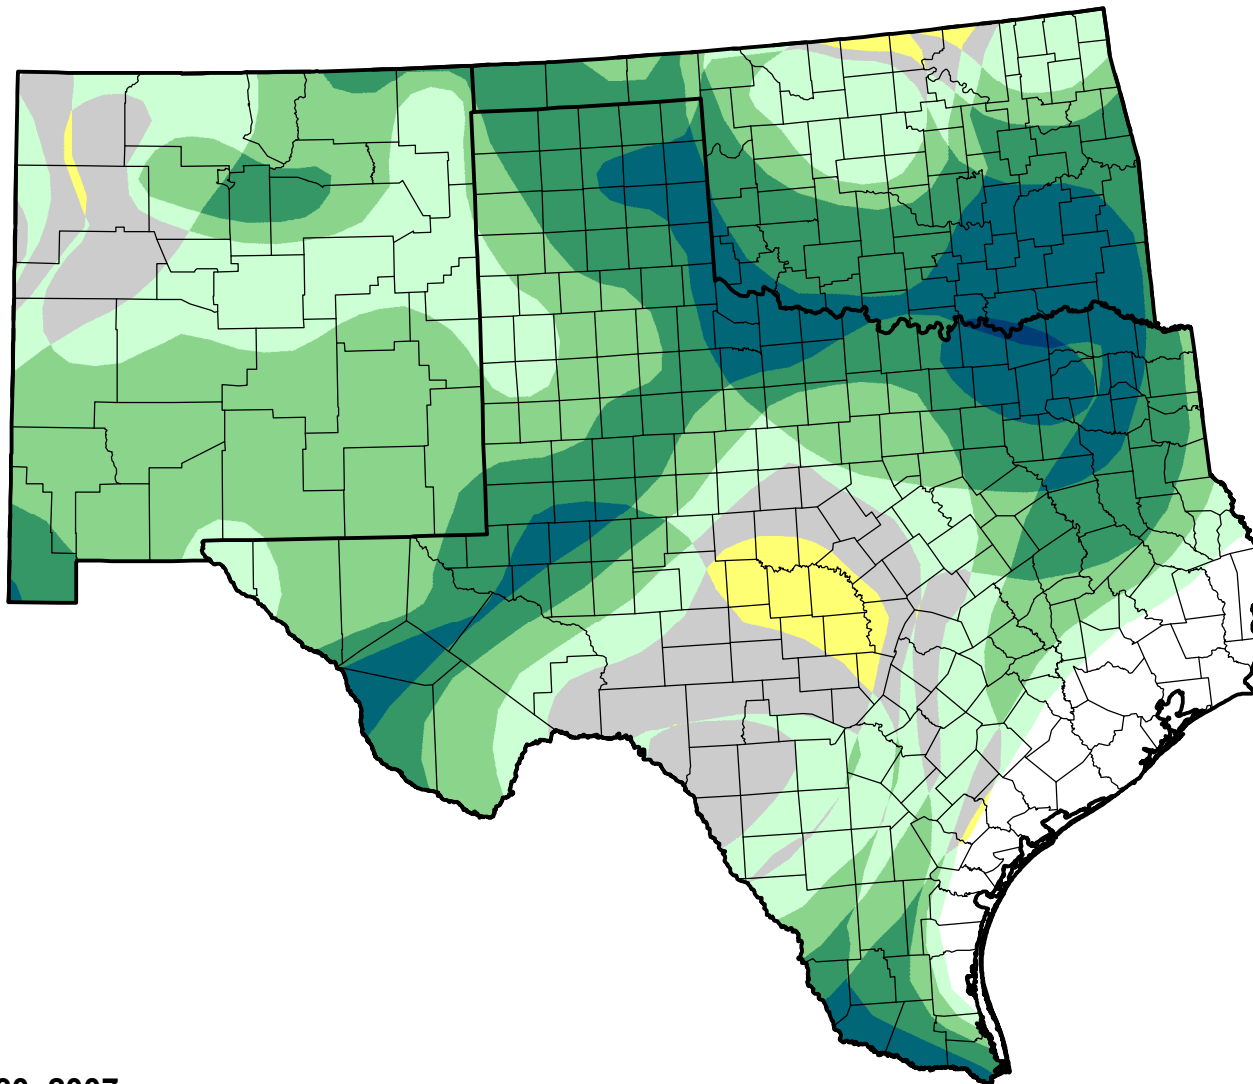

U.S. Drought Monitor Class Change - Southern Plains RDEWS

26 Week

January 30, 2007
compared to
August 3, 2006

droughtmonitor.unl.edu

- | | |
|---|---------------------|
|  | 5 Class Degradation |
|  | 4 Class Degradation |
|  | 3 Class Degradation |
|  | 2 Class Degradation |
|  | 1 Class Degradation |
|  | No Change |
|  | 1 Class Improvement |
|  | 2 Class Improvement |
|  | 3 Class Improvement |
|  | 4 Class Improvement |
|  | 5 Class Improvement |