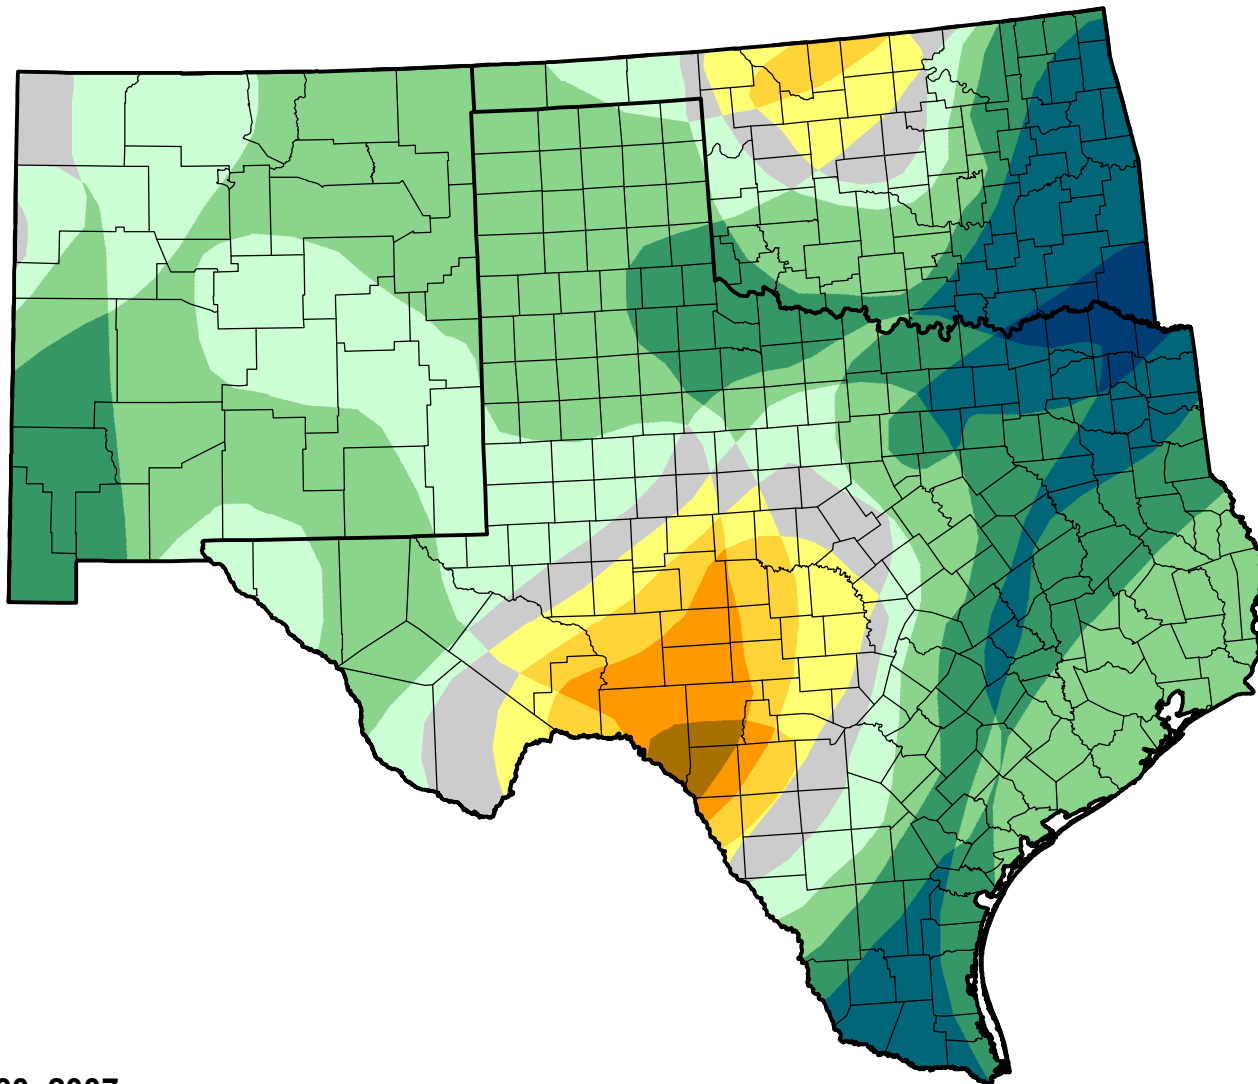

U.S. Drought Monitor Class Change - Southern Plains RDEWS

52 Week

January 30, 2007
compared to
February 2, 2006

droughtmonitor.unl.edu

-  5 Class Degradation
-  4 Class Degradation
-  3 Class Degradation
-  2 Class Degradation
-  1 Class Degradation
-  No Change
-  1 Class Improvement
-  2 Class Improvement
-  3 Class Improvement
-  4 Class Improvement
-  5 Class Improvement