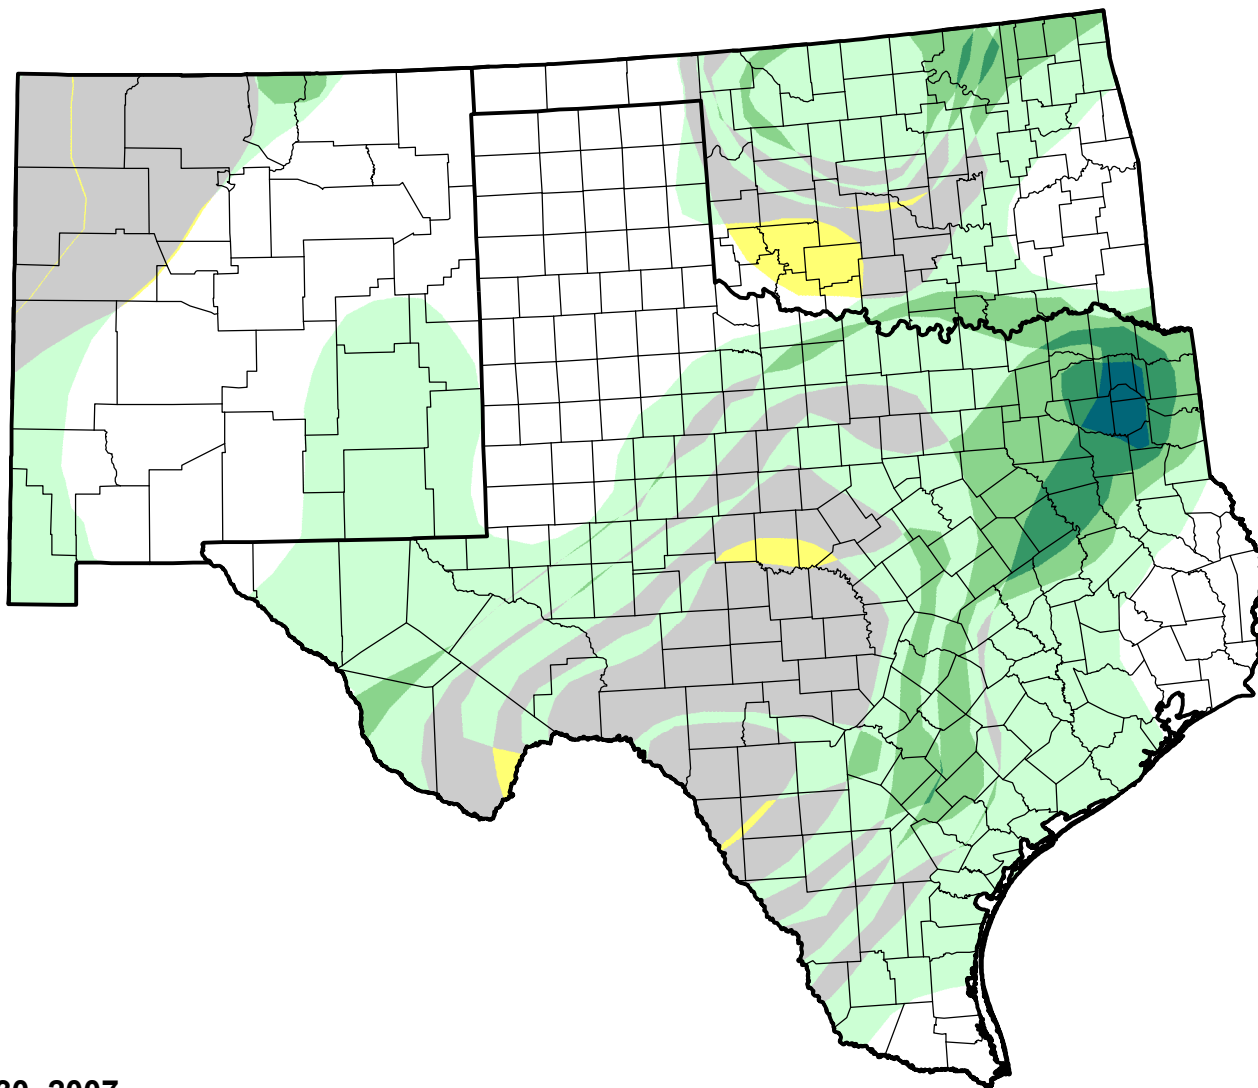

U.S. Drought Monitor Class Change - Southern Plains RDEWS

Start of Calendar Year

January 30, 2007
compared to
January 4, 2007

droughtmonitor.unl.edu

- | | |
|---|---------------------|
|  | 5 Class Degradation |
|  | 4 Class Degradation |
|  | 3 Class Degradation |
|  | 2 Class Degradation |
|  | 1 Class Degradation |
|  | No Change |
|  | 1 Class Improvement |
|  | 2 Class Improvement |
|  | 3 Class Improvement |
|  | 4 Class Improvement |
|  | 5 Class Improvement |