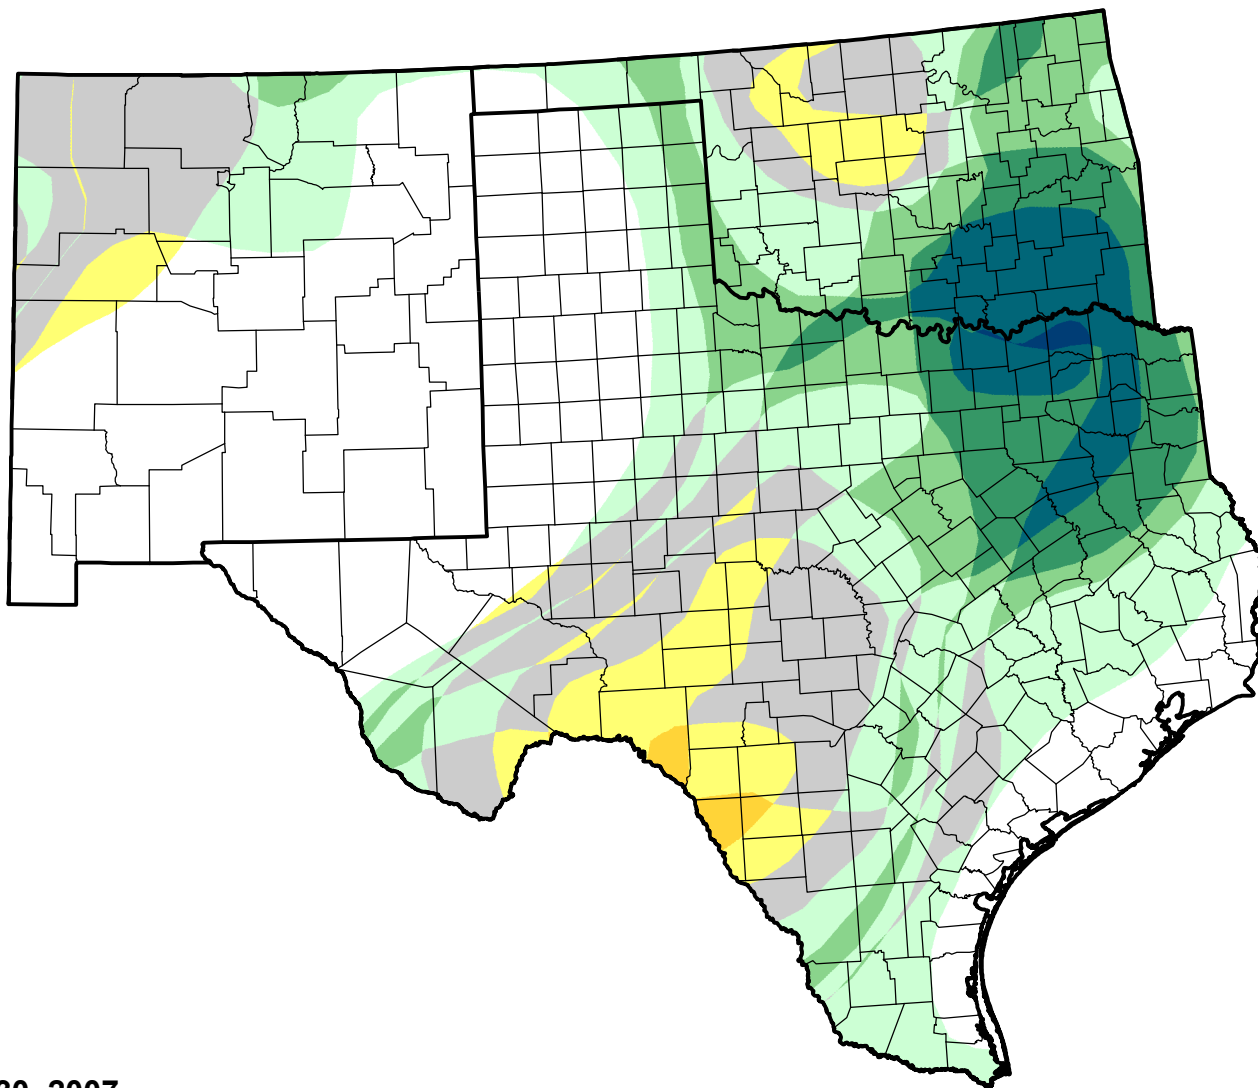

U.S. Drought Monitor Class Change - Southern Plains RDEWS

Start of Water Year

January 30, 2007
compared to
September 28, 2006

droughtmonitor.unl.edu

- | | |
|---|---------------------|
|  | 5 Class Degradation |
|  | 4 Class Degradation |
|  | 3 Class Degradation |
|  | 2 Class Degradation |
|  | 1 Class Degradation |
|  | No Change |
|  | 1 Class Improvement |
|  | 2 Class Improvement |
|  | 3 Class Improvement |
|  | 4 Class Improvement |
|  | 5 Class Improvement |