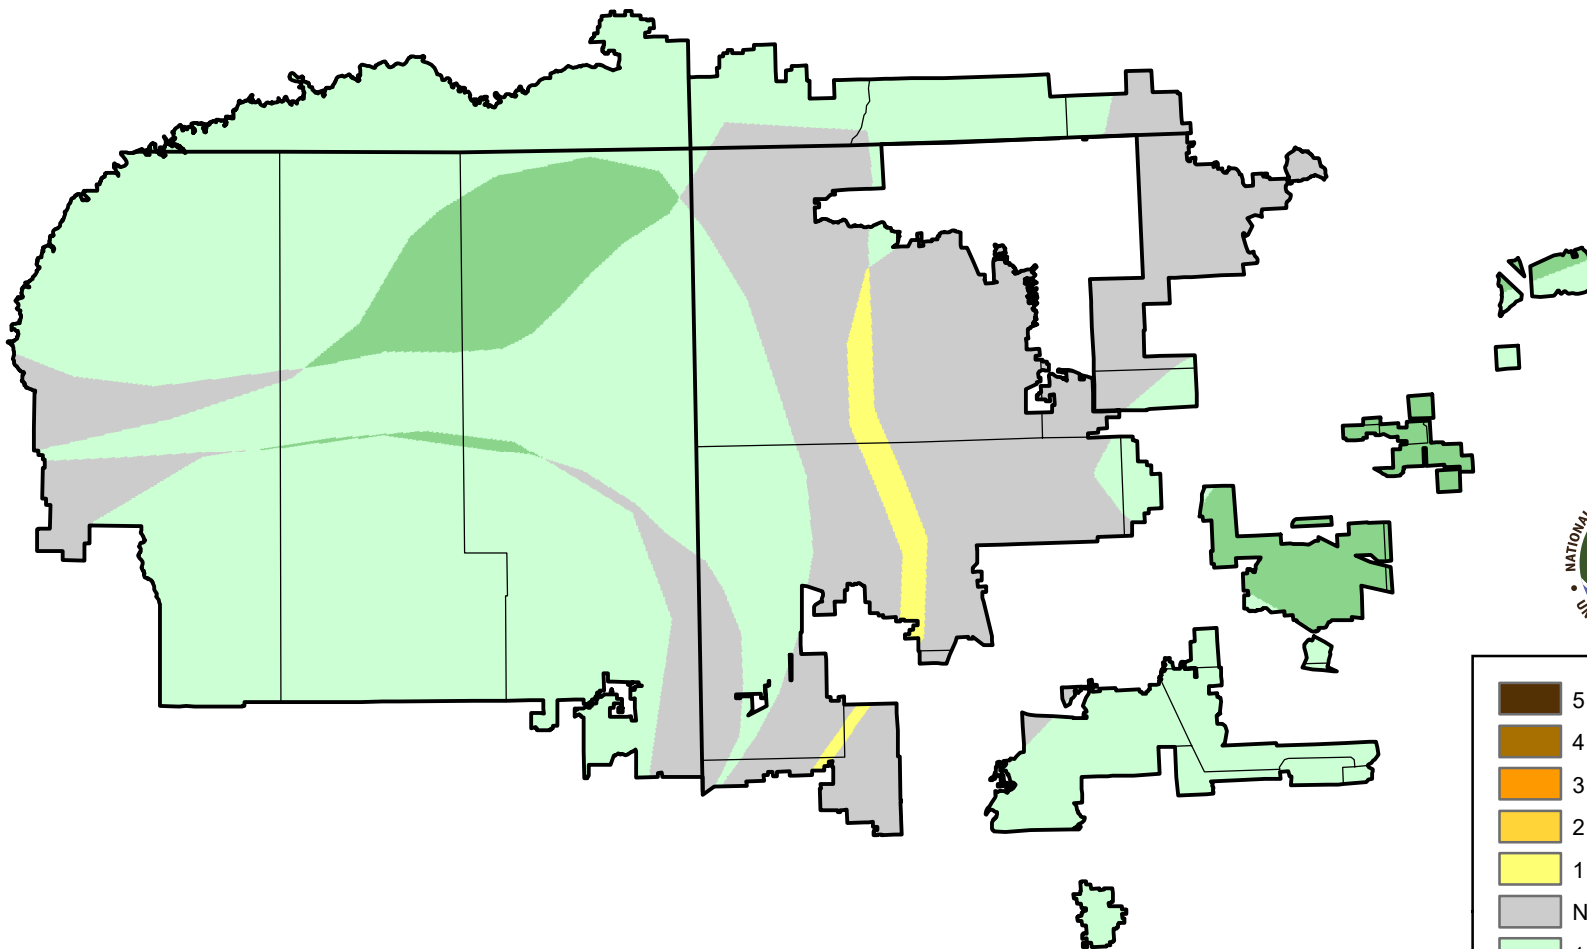

U.S. Drought Monitor Class Change - 4 Corners

26 Week

February 6, 2007
compared to
August 10, 2006

droughtmonitor.unl.edu

-  5 Class Degradation
-  4 Class Degradation
-  3 Class Degradation
-  2 Class Degradation
-  1 Class Degradation
-  No Change
-  1 Class Improvement
-  2 Class Improvement
-  3 Class Improvement
-  4 Class Improvement
-  5 Class Improvement