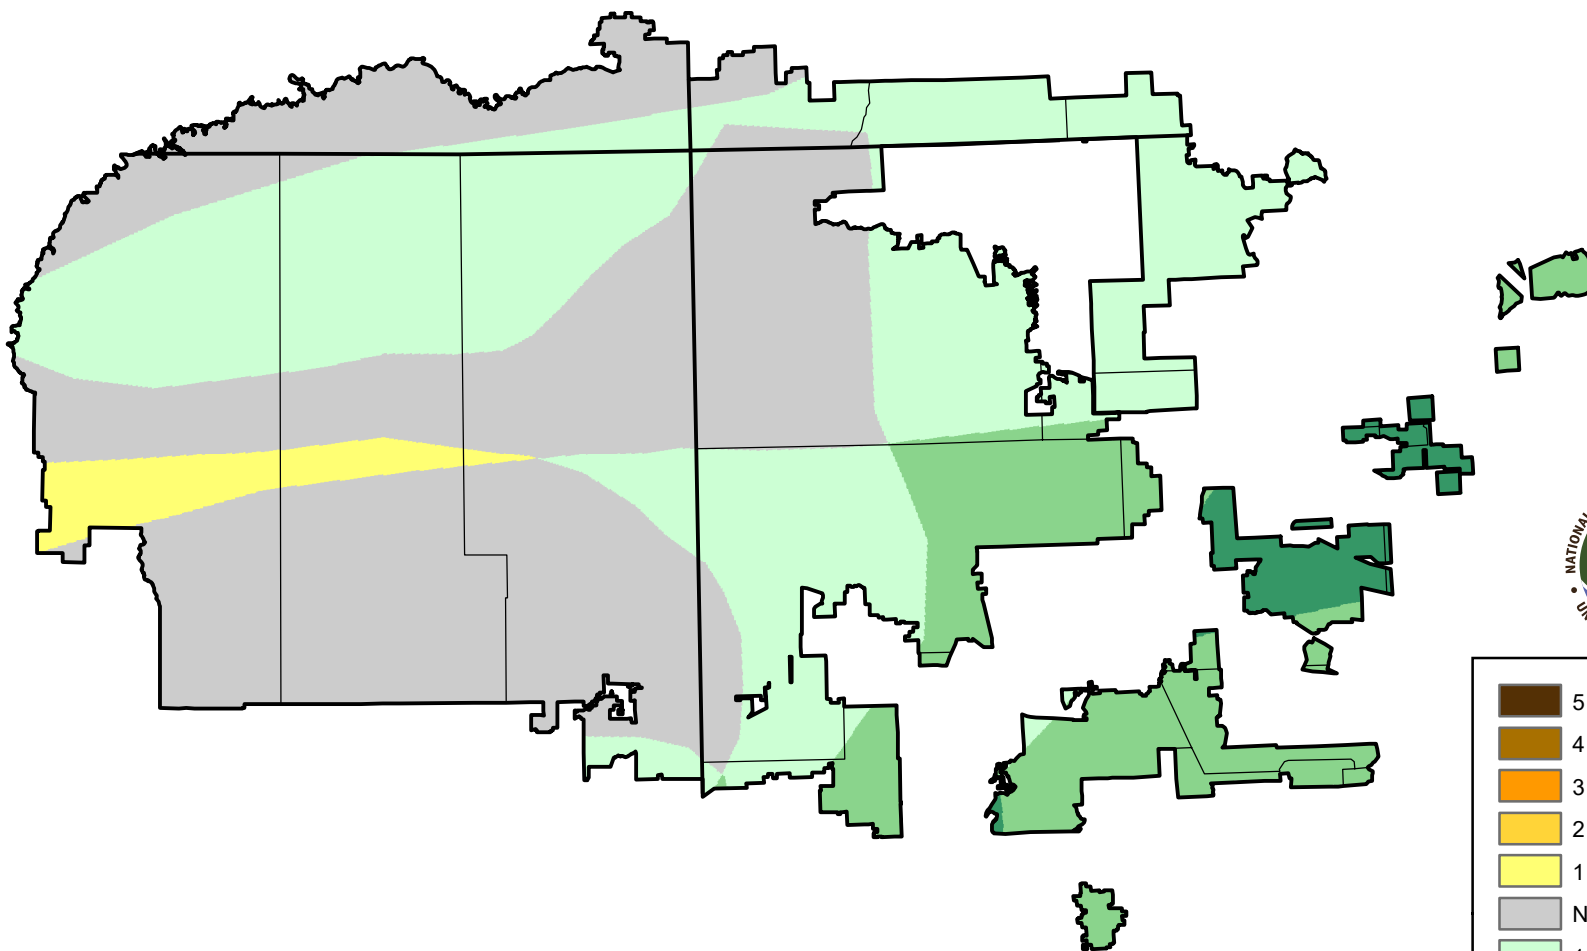

U.S. Drought Monitor Class Change - 4 Corners

52 Week

February 6, 2007
compared to
February 9, 2006

droughtmonitor.unl.edu

-  5 Class Degradation
-  4 Class Degradation
-  3 Class Degradation
-  2 Class Degradation
-  1 Class Degradation
-  No Change
-  1 Class Improvement
-  2 Class Improvement
-  3 Class Improvement
-  4 Class Improvement
-  5 Class Improvement