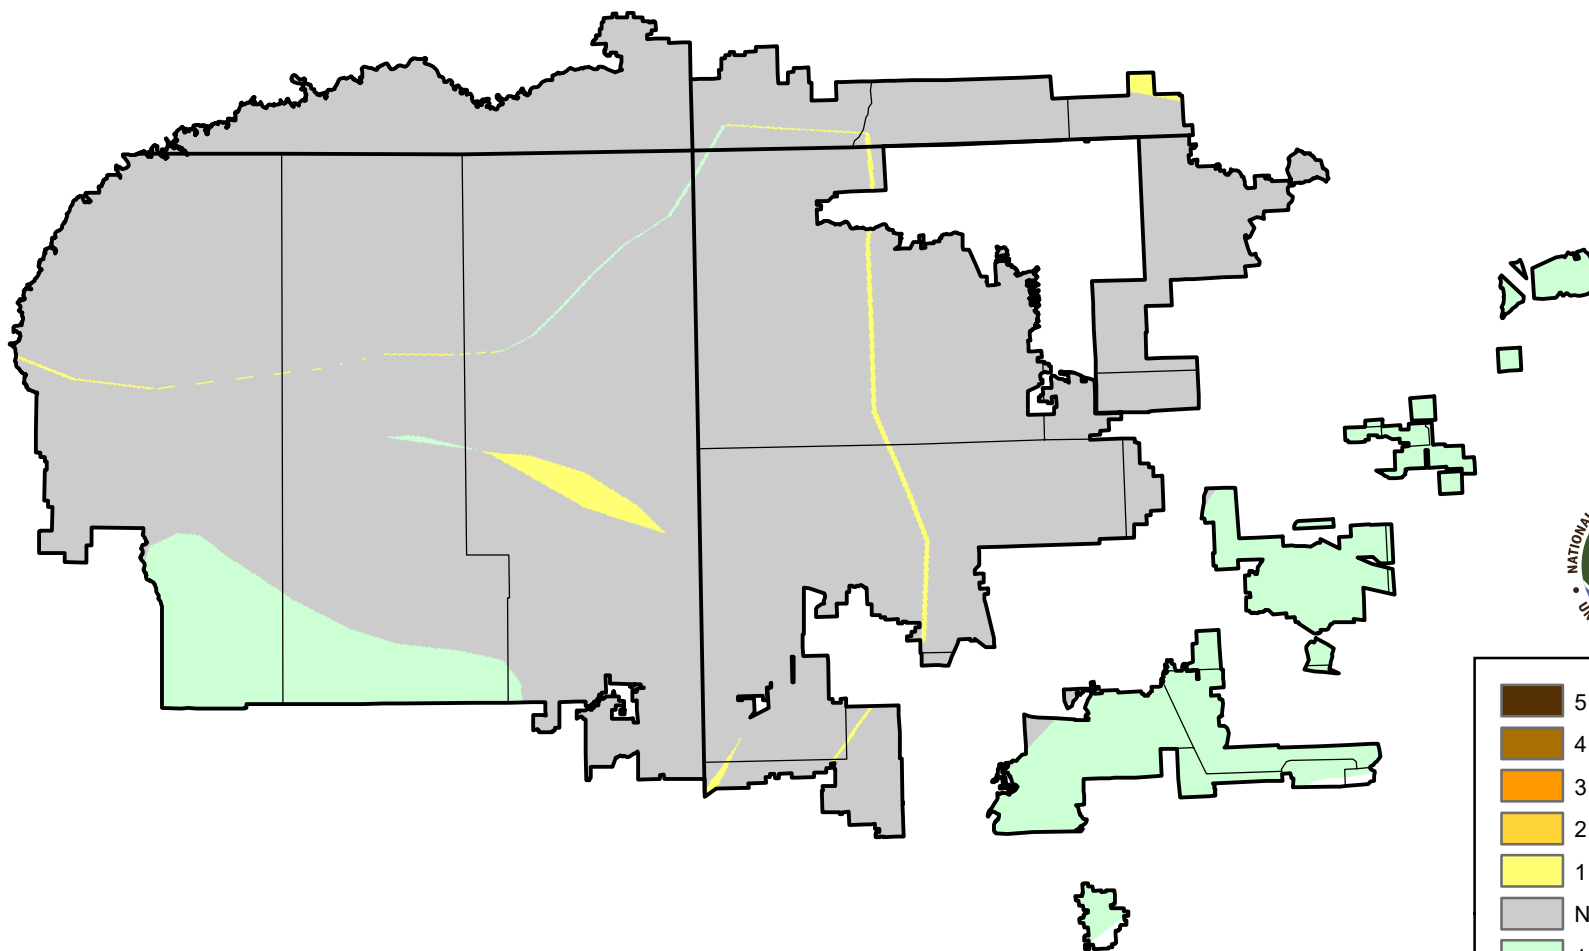

U.S. Drought Monitor Class Change - 4 Corners

8 Week

February 6, 2007
compared to
December 14, 2006

droughtmonitor.unl.edu

-  5 Class Degradation
-  4 Class Degradation
-  3 Class Degradation
-  2 Class Degradation
-  1 Class Degradation
-  No Change
-  1 Class Improvement
-  2 Class Improvement
-  3 Class Improvement
-  4 Class Improvement
-  5 Class Improvement