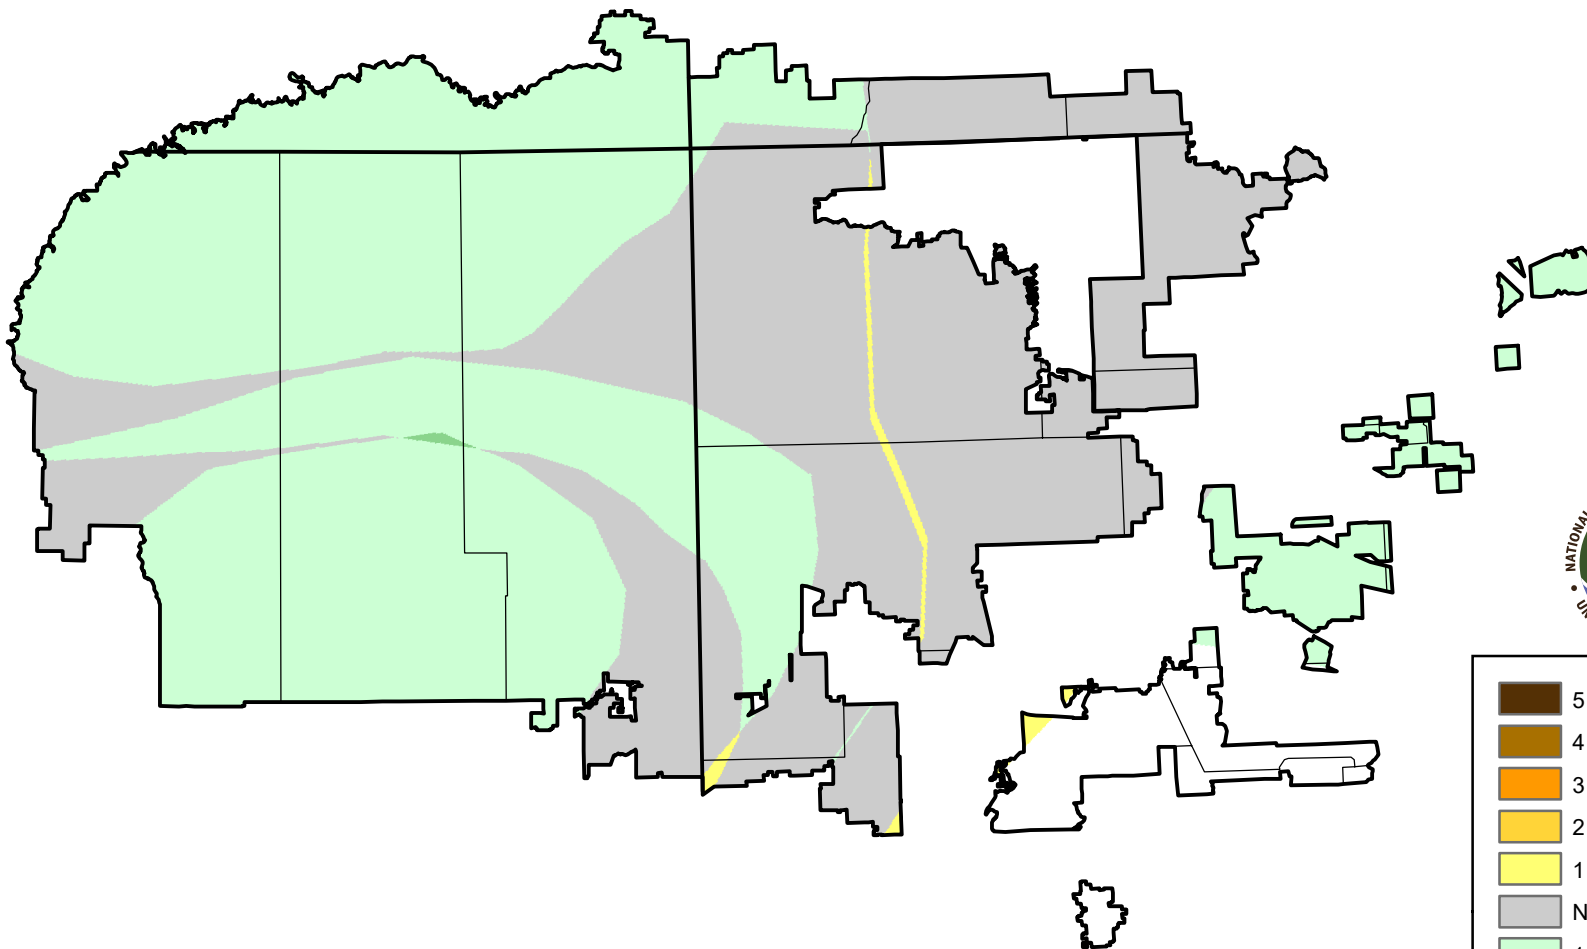

U.S. Drought Monitor Class Change - 4 Corners

Start of Water Year

February 6, 2007
compared to
September 28, 2006

droughtmonitor.unl.edu

- 5 Class Degradation
- 4 Class Degradation
- 3 Class Degradation
- 2 Class Degradation
- 1 Class Degradation
- No Change
- 1 Class Improvement
- 2 Class Improvement
- 3 Class Improvement
- 4 Class Improvement
- 5 Class Improvement