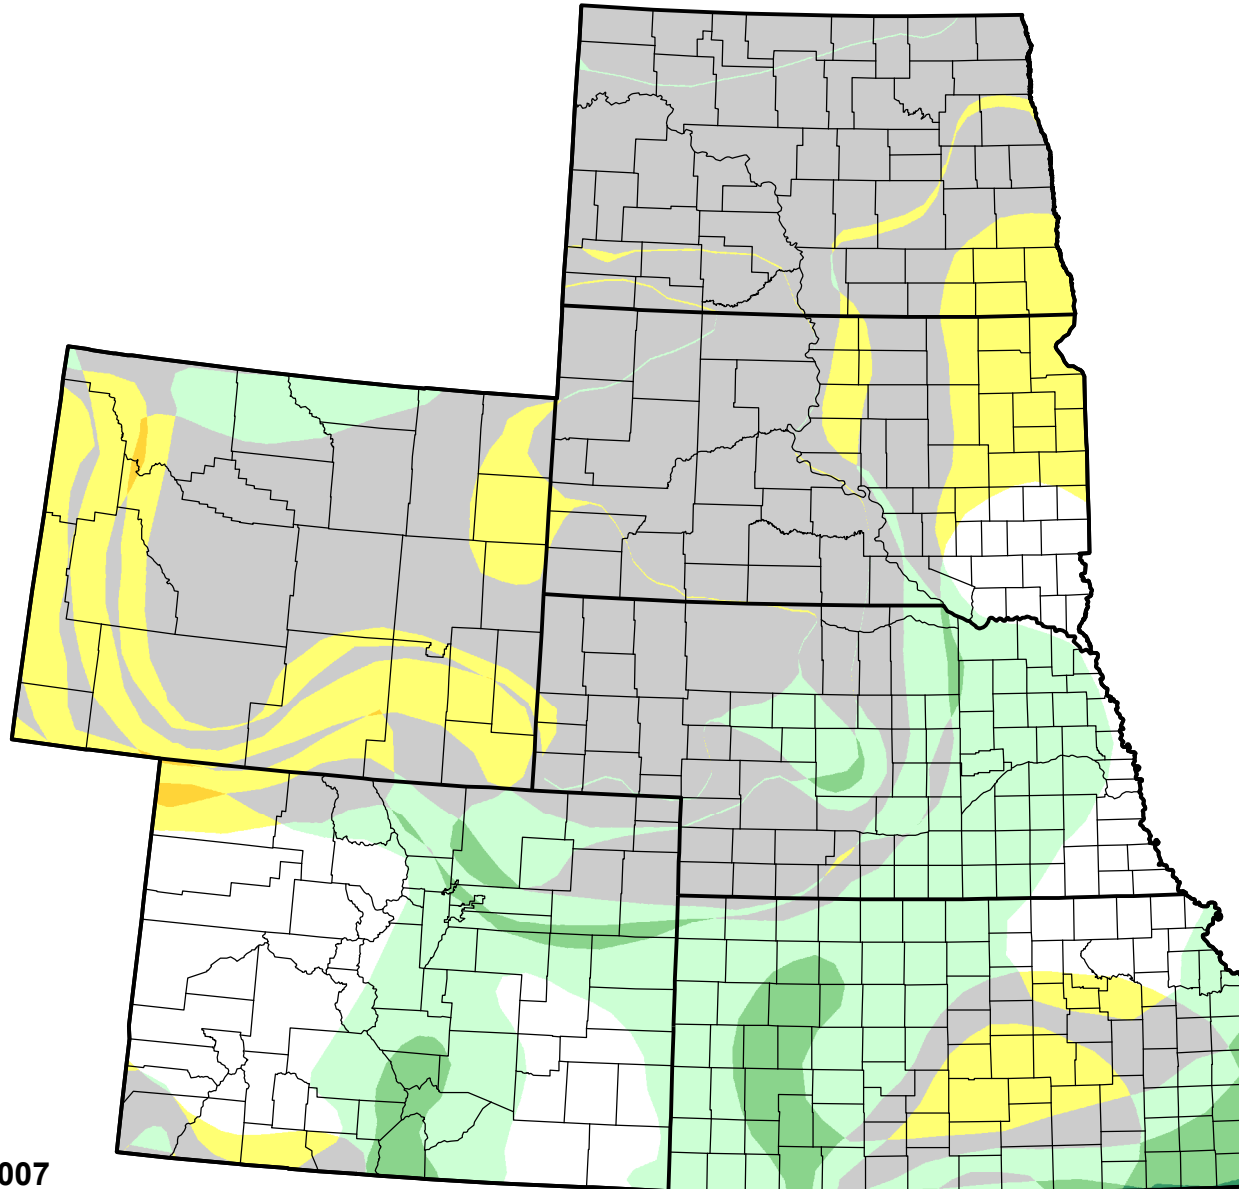

U.S. Drought Monitor Class Change - High Plains

13 Week

February 6, 2007
compared to
November 9, 2006

droughtmonitor.unl.edu

-  5 Class Degradation
-  4 Class Degradation
-  3 Class Degradation
-  2 Class Degradation
-  1 Class Degradation
-  No Change
-  1 Class Improvement
-  2 Class Improvement
-  3 Class Improvement
-  4 Class Improvement
-  5 Class Improvement