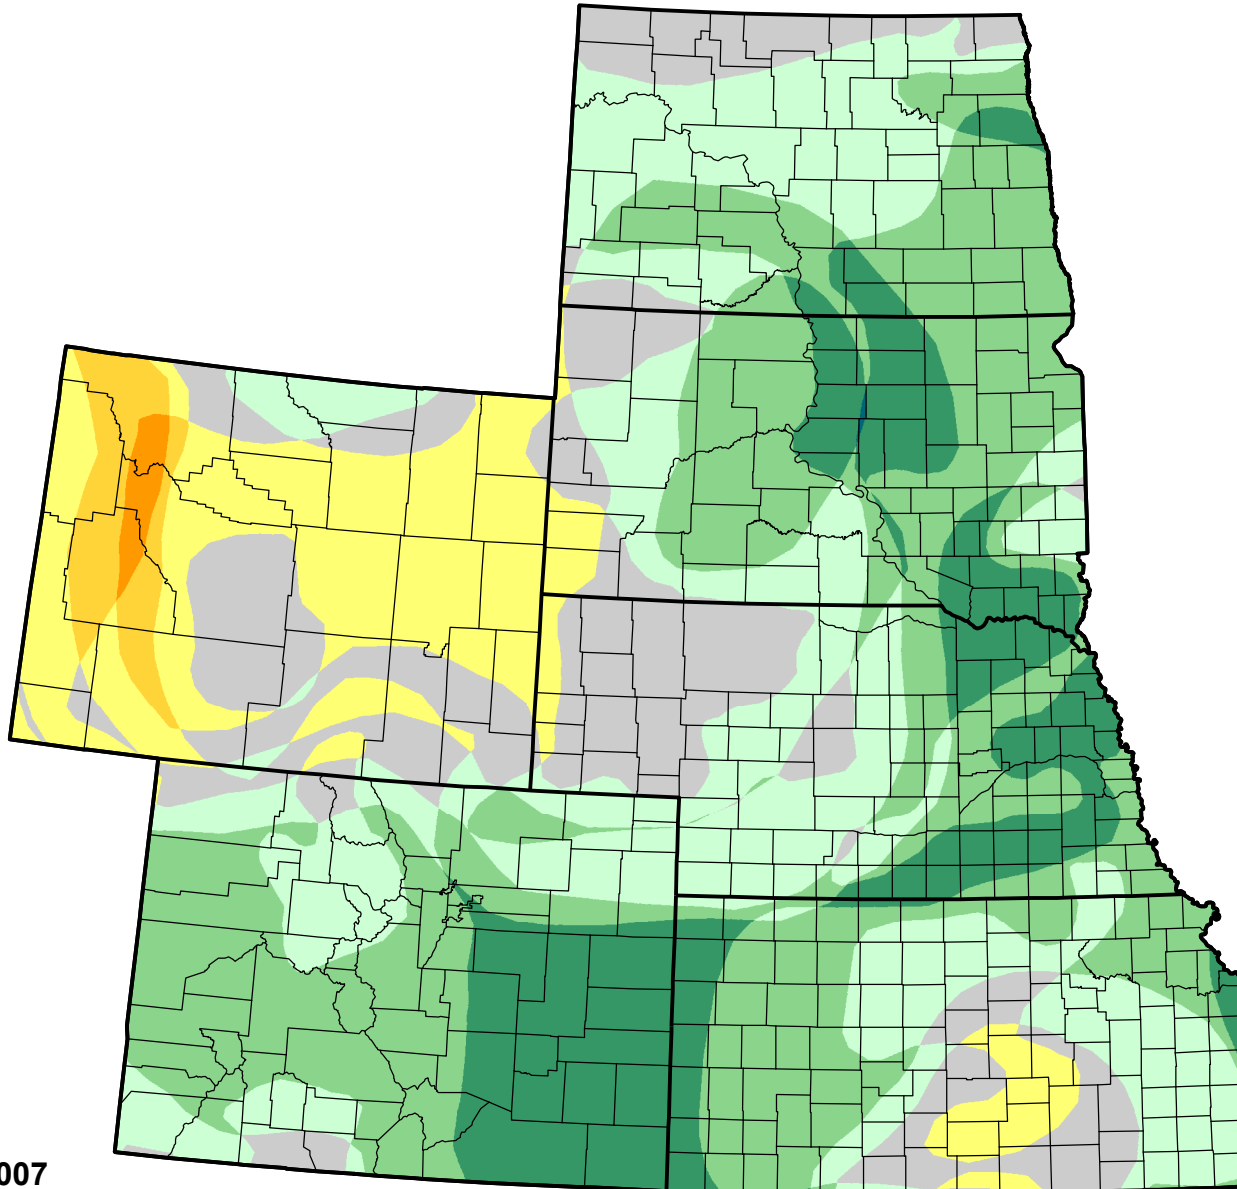

U.S. Drought Monitor Class Change - High Plains

26 Week

February 6, 2007
compared to
August 10, 2006

droughtmonitor.unl.edu

-  5 Class Degradation
-  4 Class Degradation
-  3 Class Degradation
-  2 Class Degradation
-  1 Class Degradation
-  No Change
-  1 Class Improvement
-  2 Class Improvement
-  3 Class Improvement
-  4 Class Improvement
-  5 Class Improvement