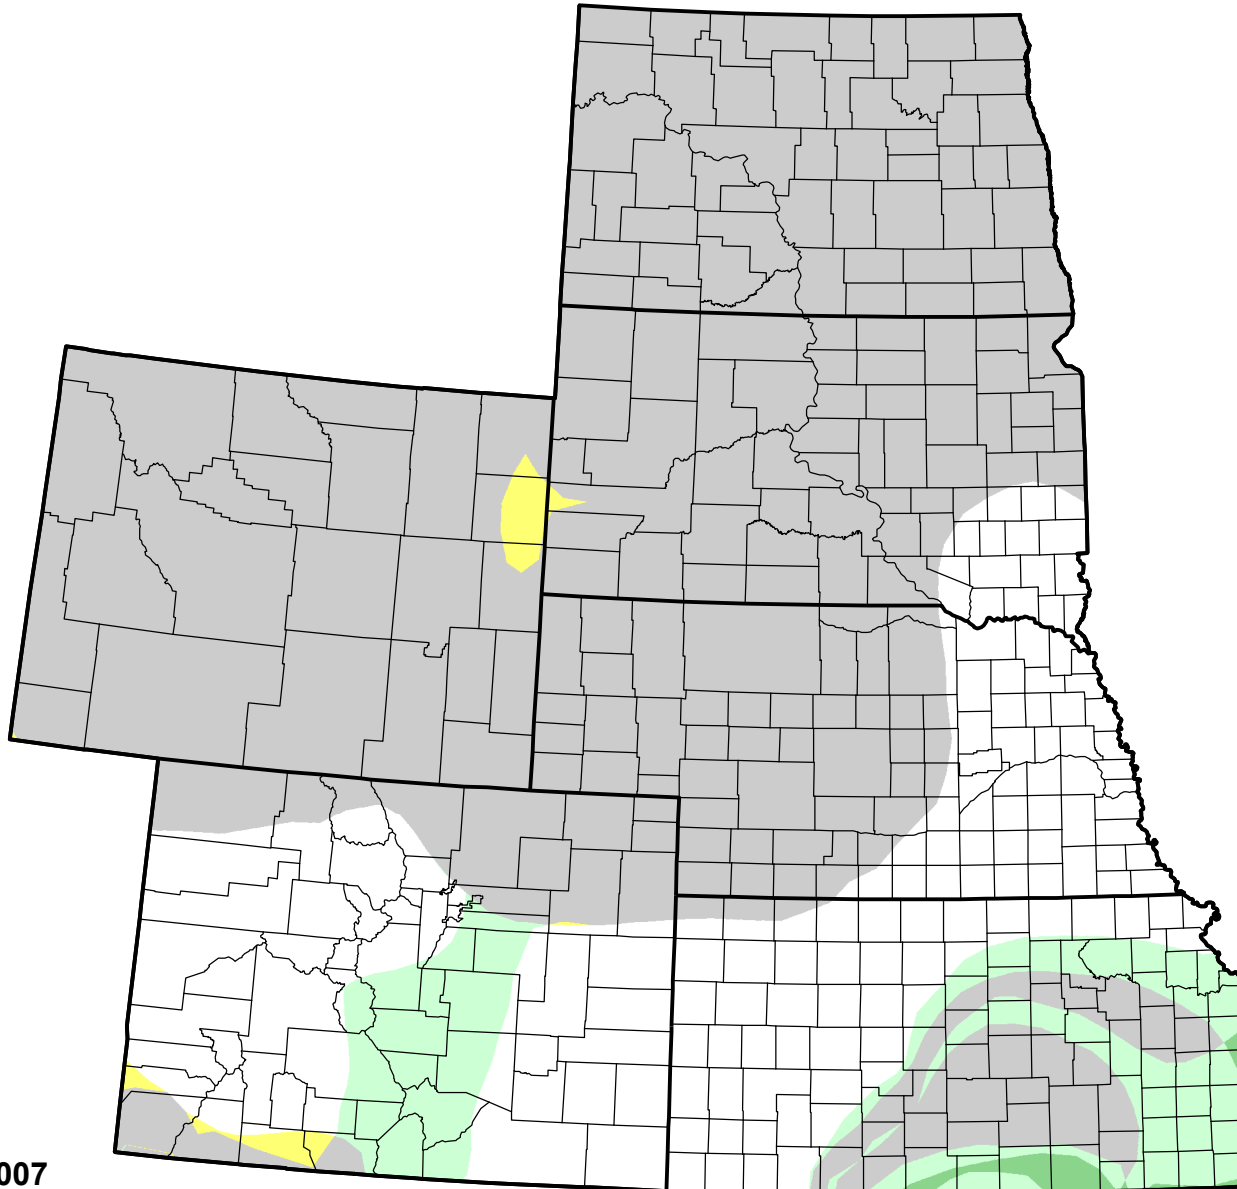

U.S. Drought Monitor Class Change - High Plains

4 Week

February 6, 2007
compared to
January 11, 2007

droughtmonitor.unl.edu

- 5 Class Degradation
- 4 Class Degradation
- 3 Class Degradation
- 2 Class Degradation
- 1 Class Degradation
- No Change
- 1 Class Improvement
- 2 Class Improvement
- 3 Class Improvement
- 4 Class Improvement
- 5 Class Improvement