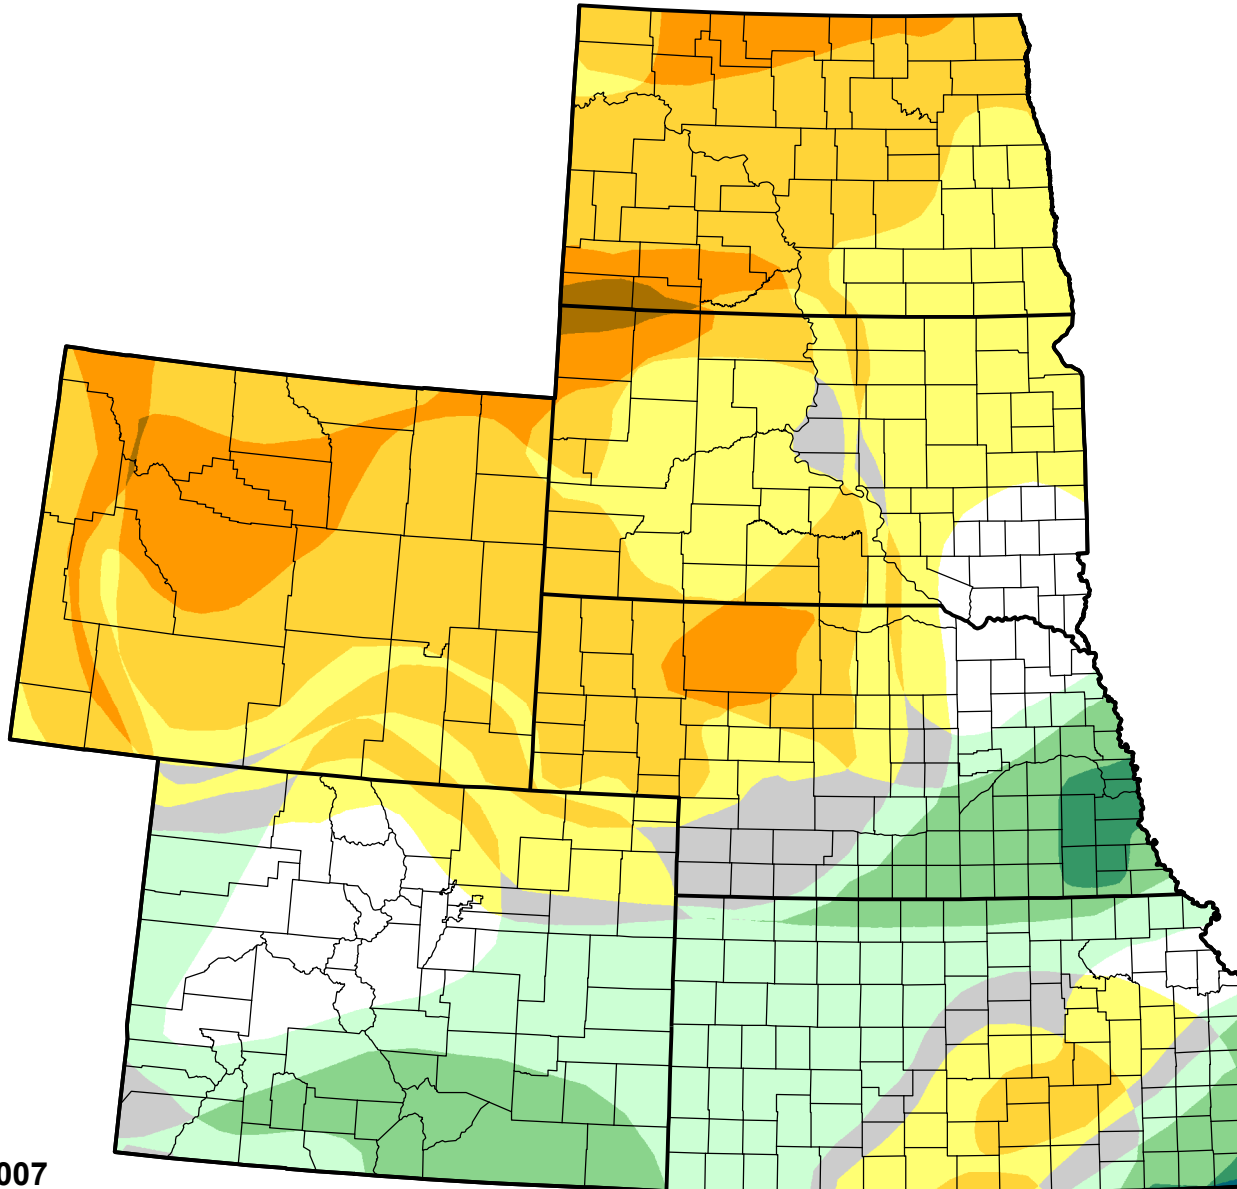

U.S. Drought Monitor Class Change - High Plains

52 Week

February 6, 2007
compared to
February 9, 2006

droughtmonitor.unl.edu

-  5 Class Degradation
-  4 Class Degradation
-  3 Class Degradation
-  2 Class Degradation
-  1 Class Degradation
-  No Change
-  1 Class Improvement
-  2 Class Improvement
-  3 Class Improvement
-  4 Class Improvement
-  5 Class Improvement