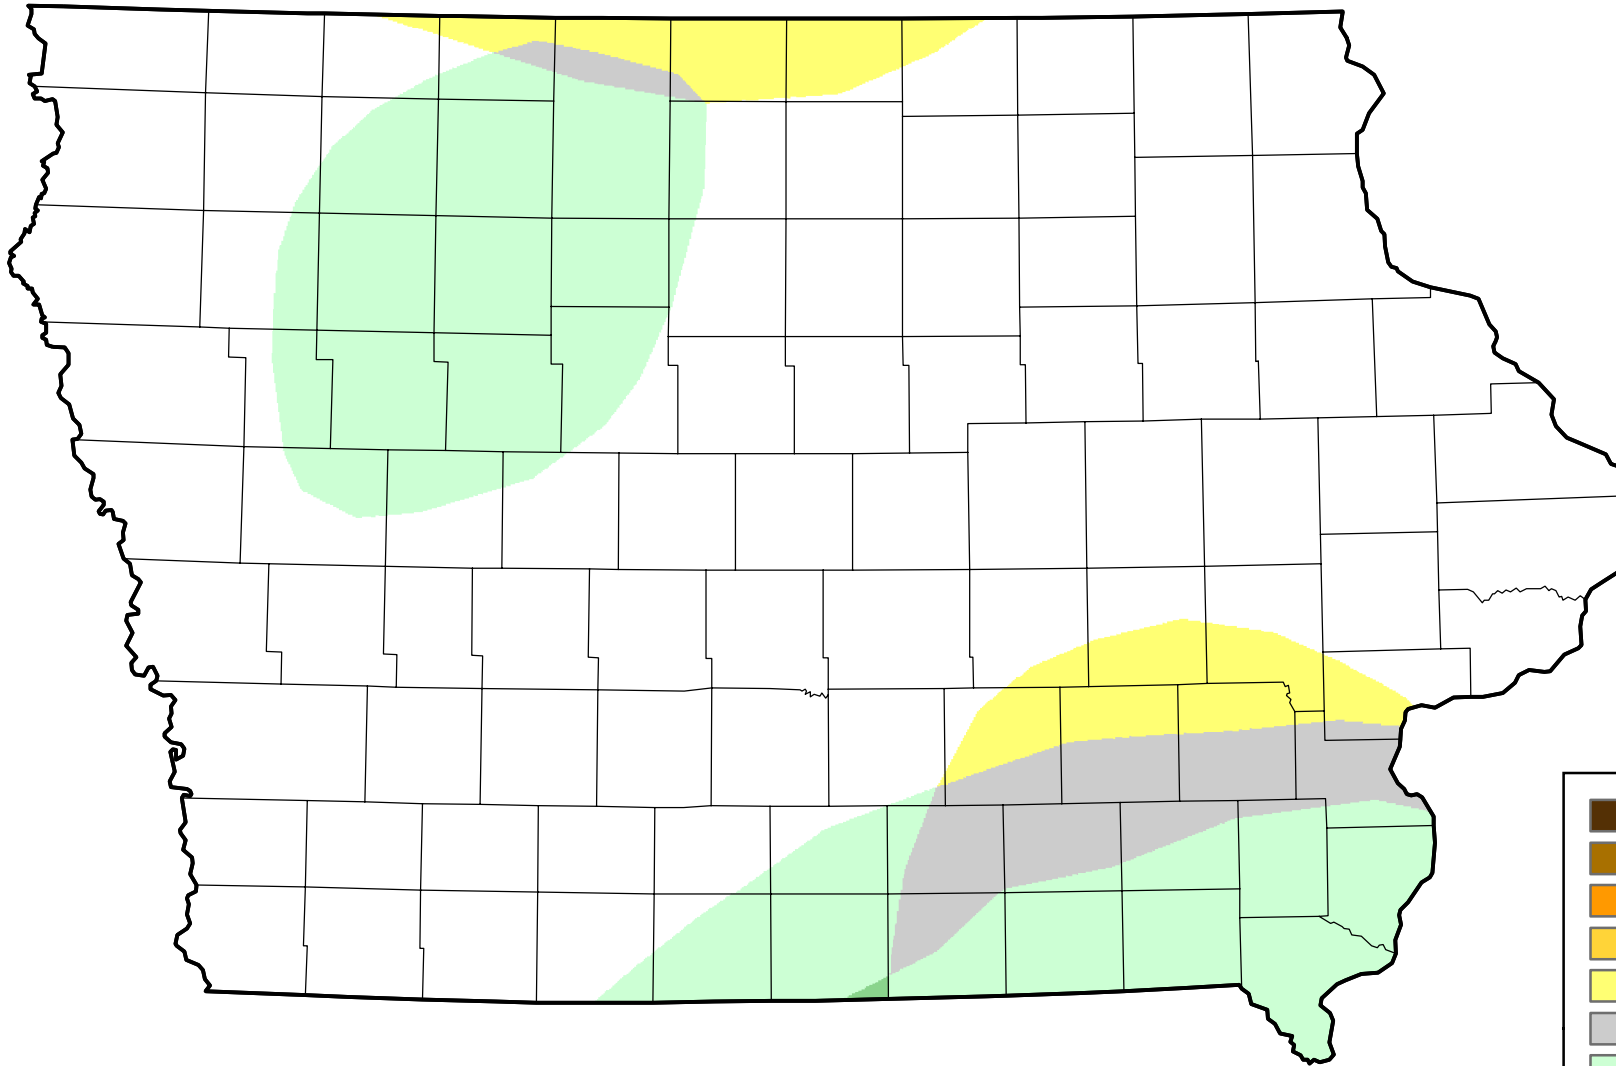

U.S. Drought Monitor Class Change - Iowa 13 Week

February 6, 2007
compared to
November 9, 2006

droughtmonitor.unl.edu

- | | |
|---|---------------------|
|  | 5 Class Degradation |
|  | 4 Class Degradation |
|  | 3 Class Degradation |
|  | 2 Class Degradation |
|  | 1 Class Degradation |
|  | No Change |
|  | 1 Class Improvement |
|  | 2 Class Improvement |
|  | 3 Class Improvement |
|  | 4 Class Improvement |
|  | 5 Class Improvement |