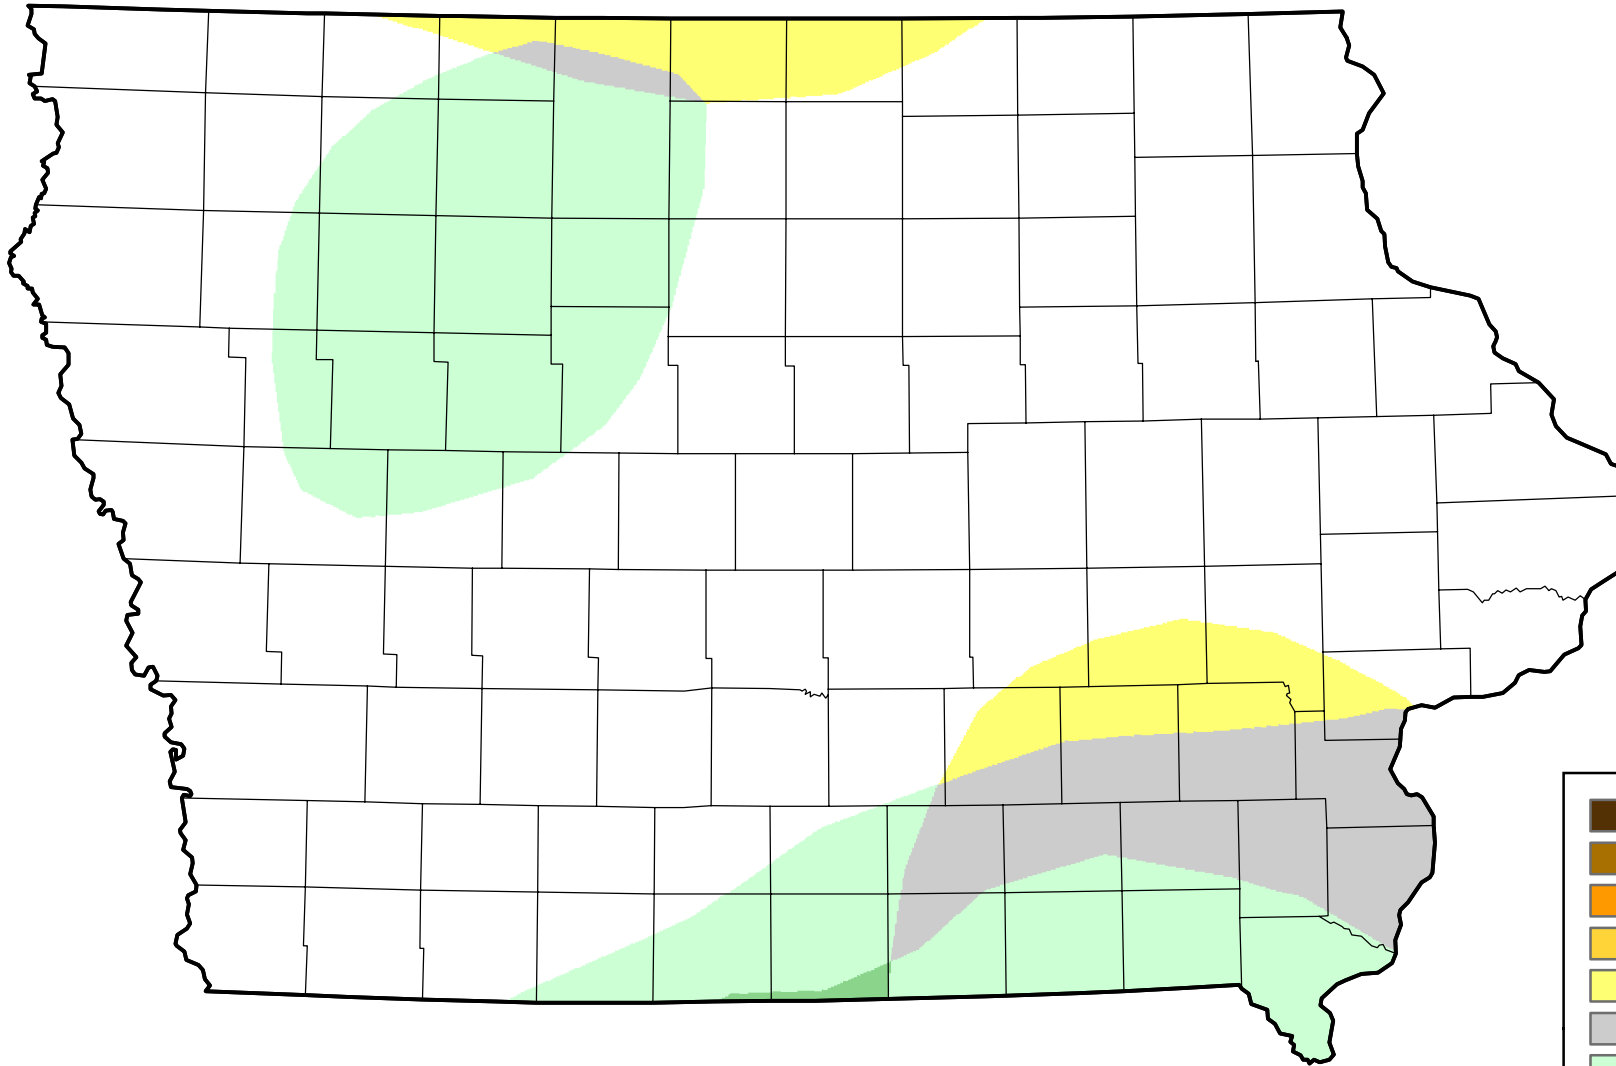

U.S. Drought Monitor Class Change - Iowa

Start of Water Year

February 6, 2007
compared to
September 28, 2006

droughtmonitor.unl.edu

- | | |
|---|---------------------|
|  | 5 Class Degradation |
|  | 4 Class Degradation |
|  | 3 Class Degradation |
|  | 2 Class Degradation |
|  | 1 Class Degradation |
|  | No Change |
|  | 1 Class Improvement |
|  | 2 Class Improvement |
|  | 3 Class Improvement |
|  | 4 Class Improvement |
|  | 5 Class Improvement |