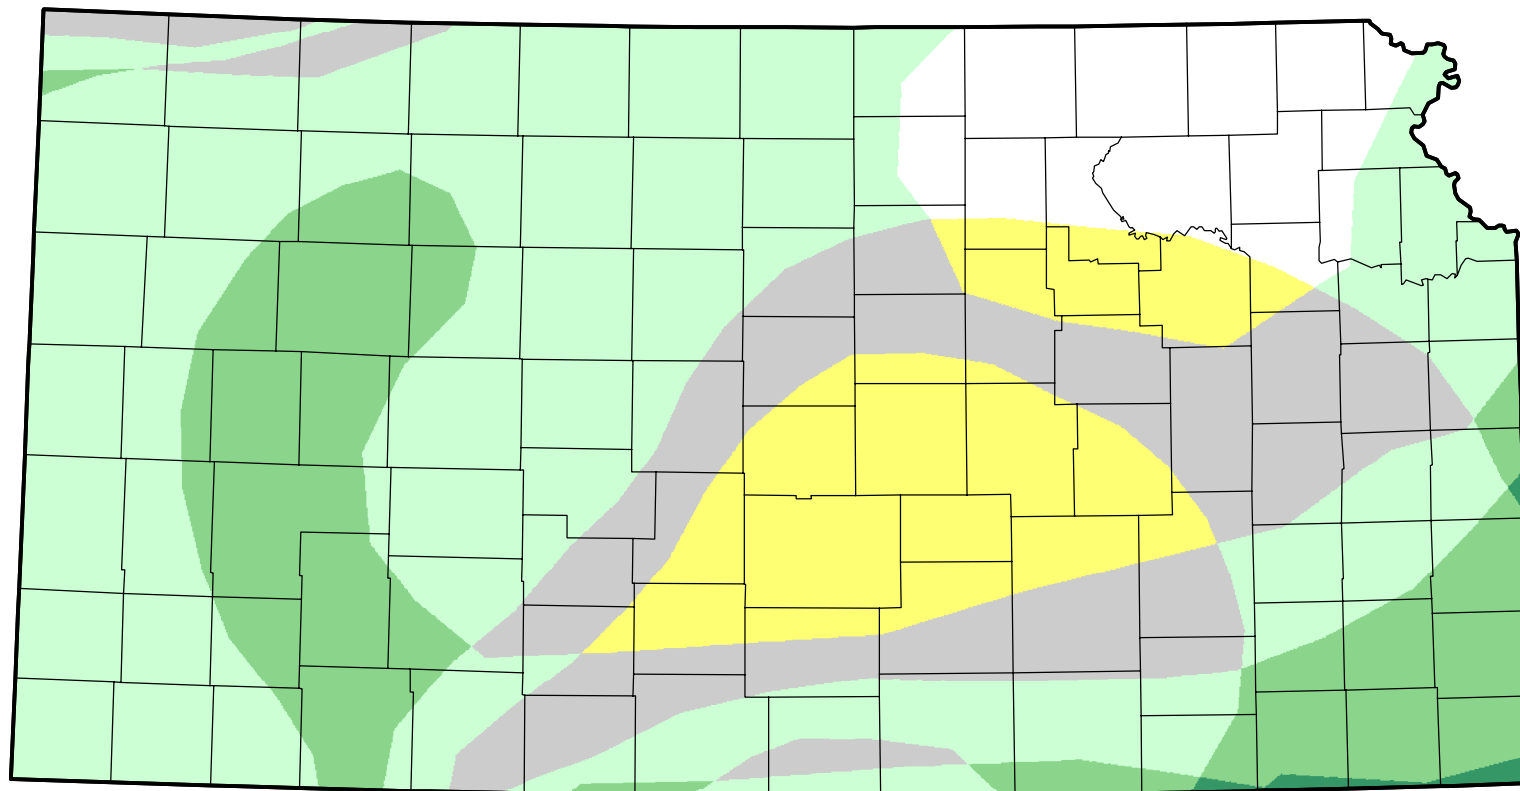

U.S. Drought Monitor Class Change - Kansas

13 Week

February 6, 2007
compared to
November 9, 2006

droughtmonitor.unl.edu

-  5 Class Degradation
-  4 Class Degradation
-  3 Class Degradation
-  2 Class Degradation
-  1 Class Degradation
-  No Change
-  1 Class Improvement
-  2 Class Improvement
-  3 Class Improvement
-  4 Class Improvement
-  5 Class Improvement