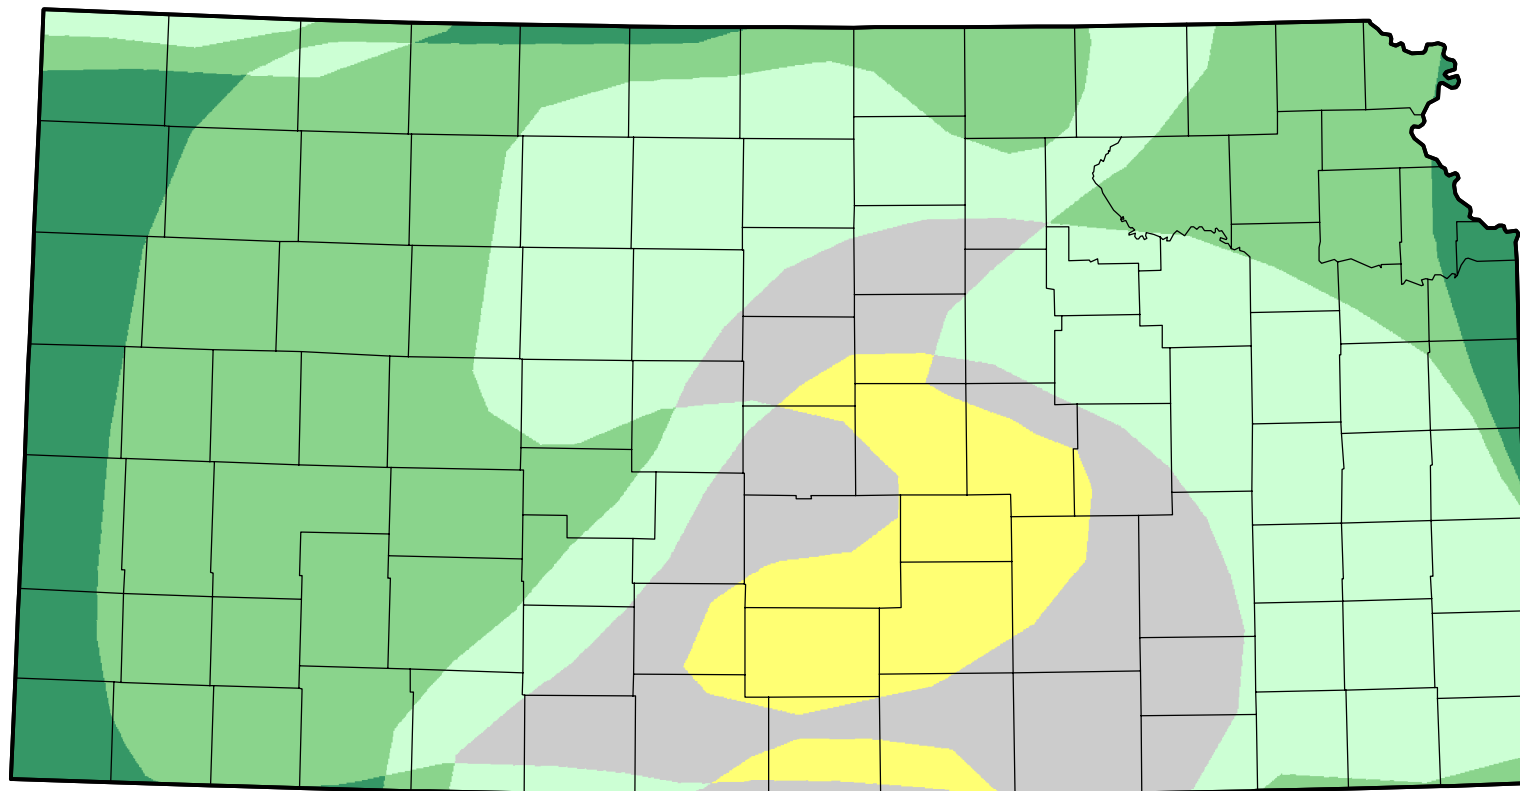

# U.S. Drought Monitor Class Change - Kansas

## 26 Week

February 6, 2007  
compared to  
August 10, 2006

[droughtmonitor.unl.edu](http://droughtmonitor.unl.edu)

-  5 Class Degradation
-  4 Class Degradation
-  3 Class Degradation
-  2 Class Degradation
-  1 Class Degradation
-  No Change
-  1 Class Improvement
-  2 Class Improvement
-  3 Class Improvement
-  4 Class Improvement
-  5 Class Improvement