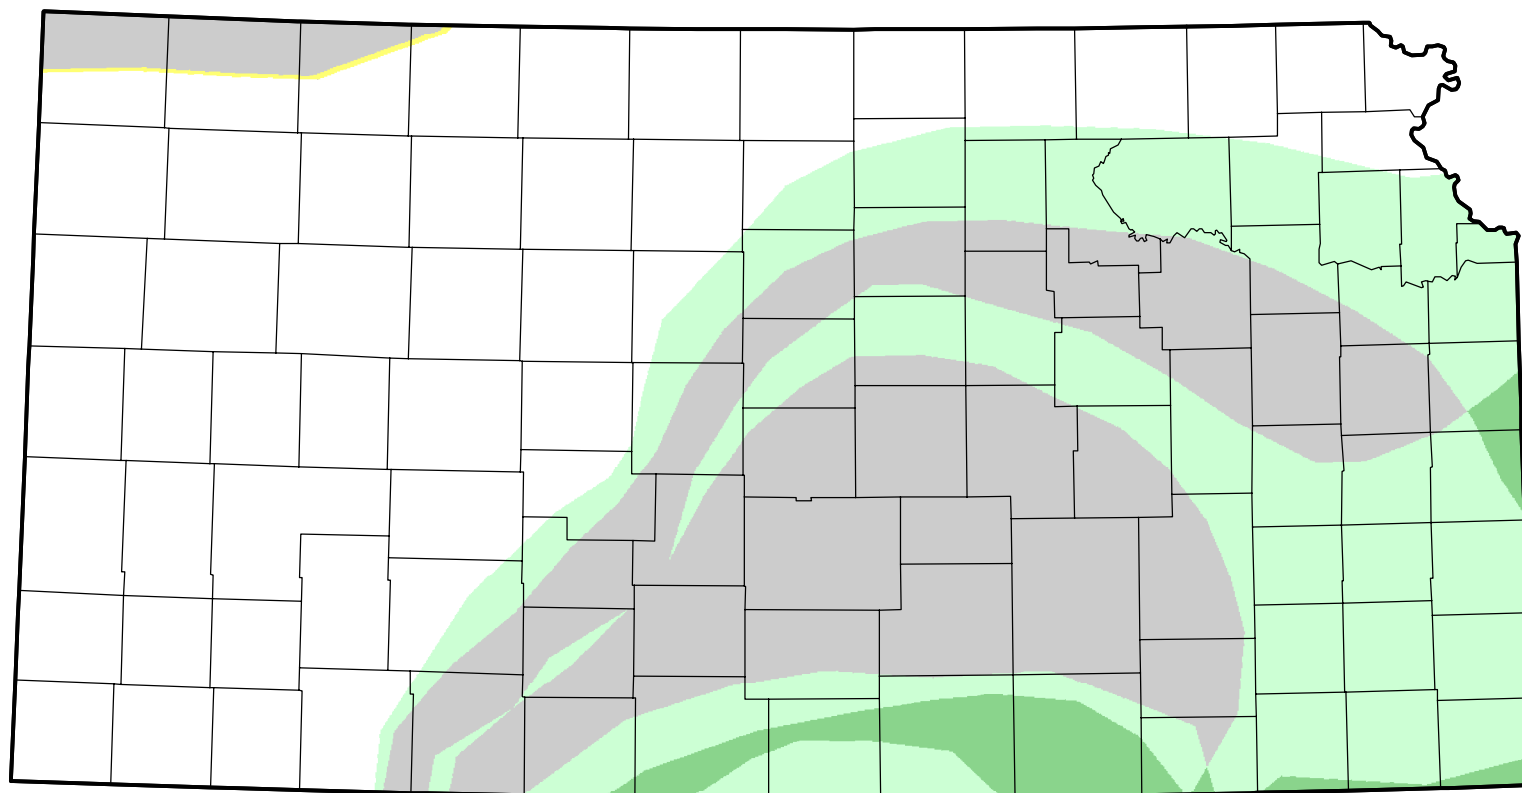

U.S. Drought Monitor Class Change - Kansas

Start of Calendar Year

February 6, 2007
compared to
January 4, 2007

droughtmonitor.unl.edu

-  5 Class Degradation
-  4 Class Degradation
-  3 Class Degradation
-  2 Class Degradation
-  1 Class Degradation
-  No Change
-  1 Class Improvement
-  2 Class Improvement
-  3 Class Improvement
-  4 Class Improvement
-  5 Class Improvement