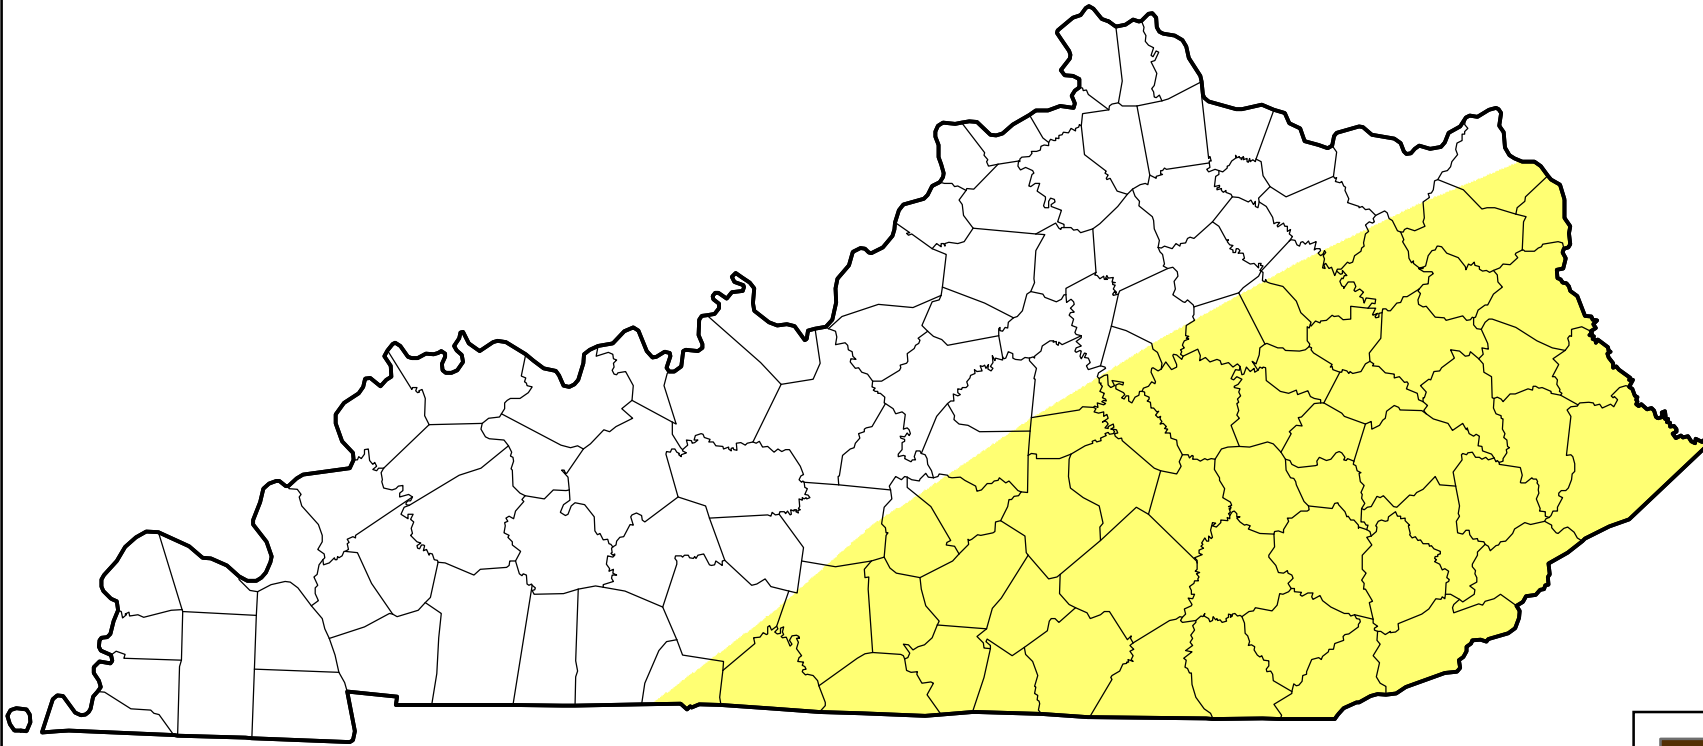

# U.S. Drought Monitor Class Change - Kentucky

## 13 Week

February 6, 2007  
compared to  
November 9, 2006

[droughtmonitor.unl.edu](http://droughtmonitor.unl.edu)