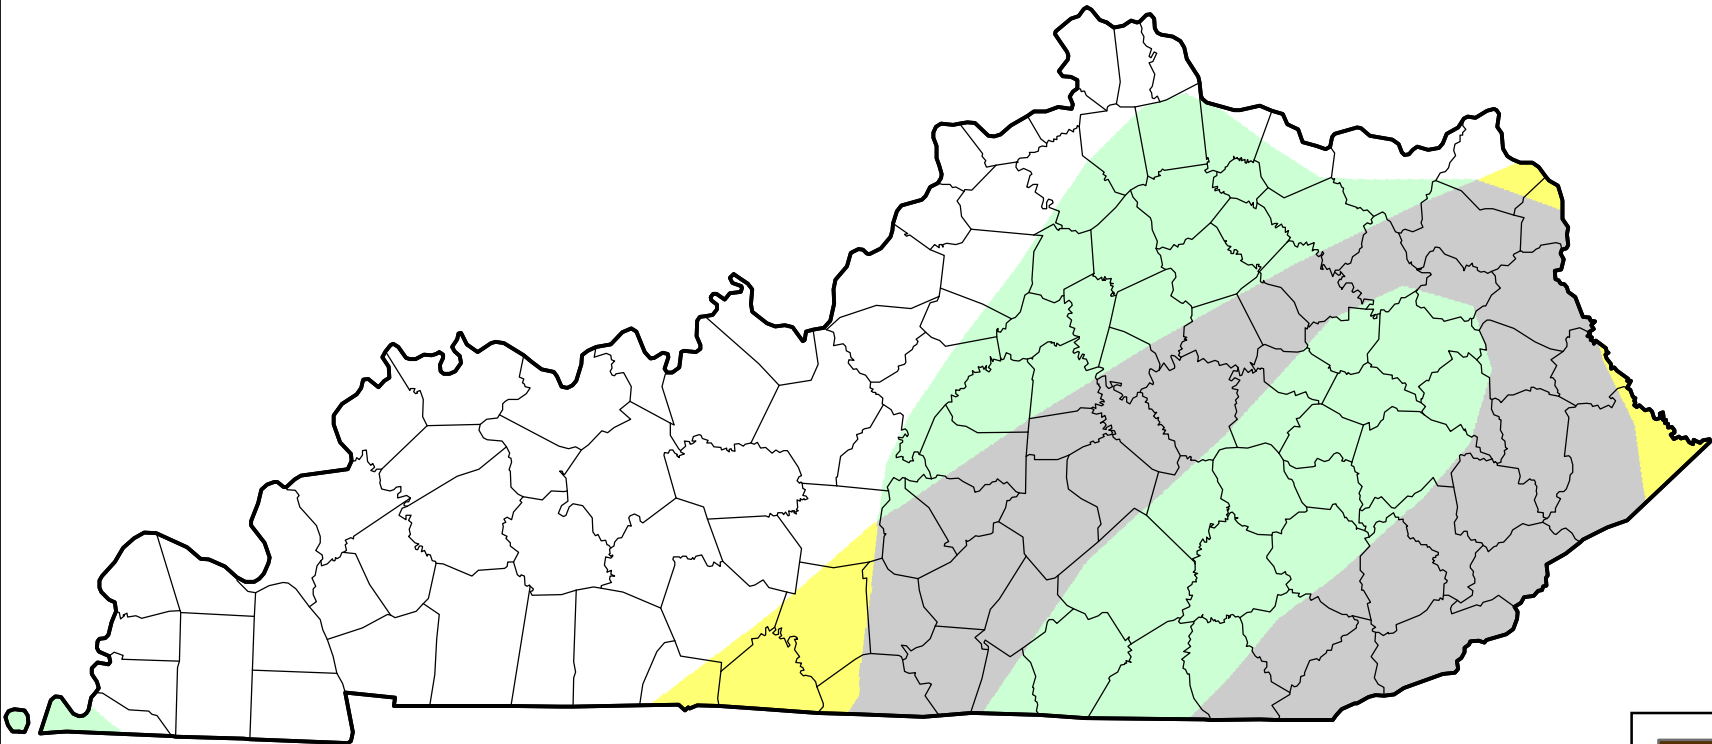

U.S. Drought Monitor Class Change - Kentucky

26 Week

February 6, 2007
compared to
August 10, 2006

droughtmonitor.unl.edu

-  5 Class Degradation
-  4 Class Degradation
-  3 Class Degradation
-  2 Class Degradation
-  1 Class Degradation
-  No Change
-  1 Class Improvement
-  2 Class Improvement
-  3 Class Improvement
-  4 Class Improvement
-  5 Class Improvement