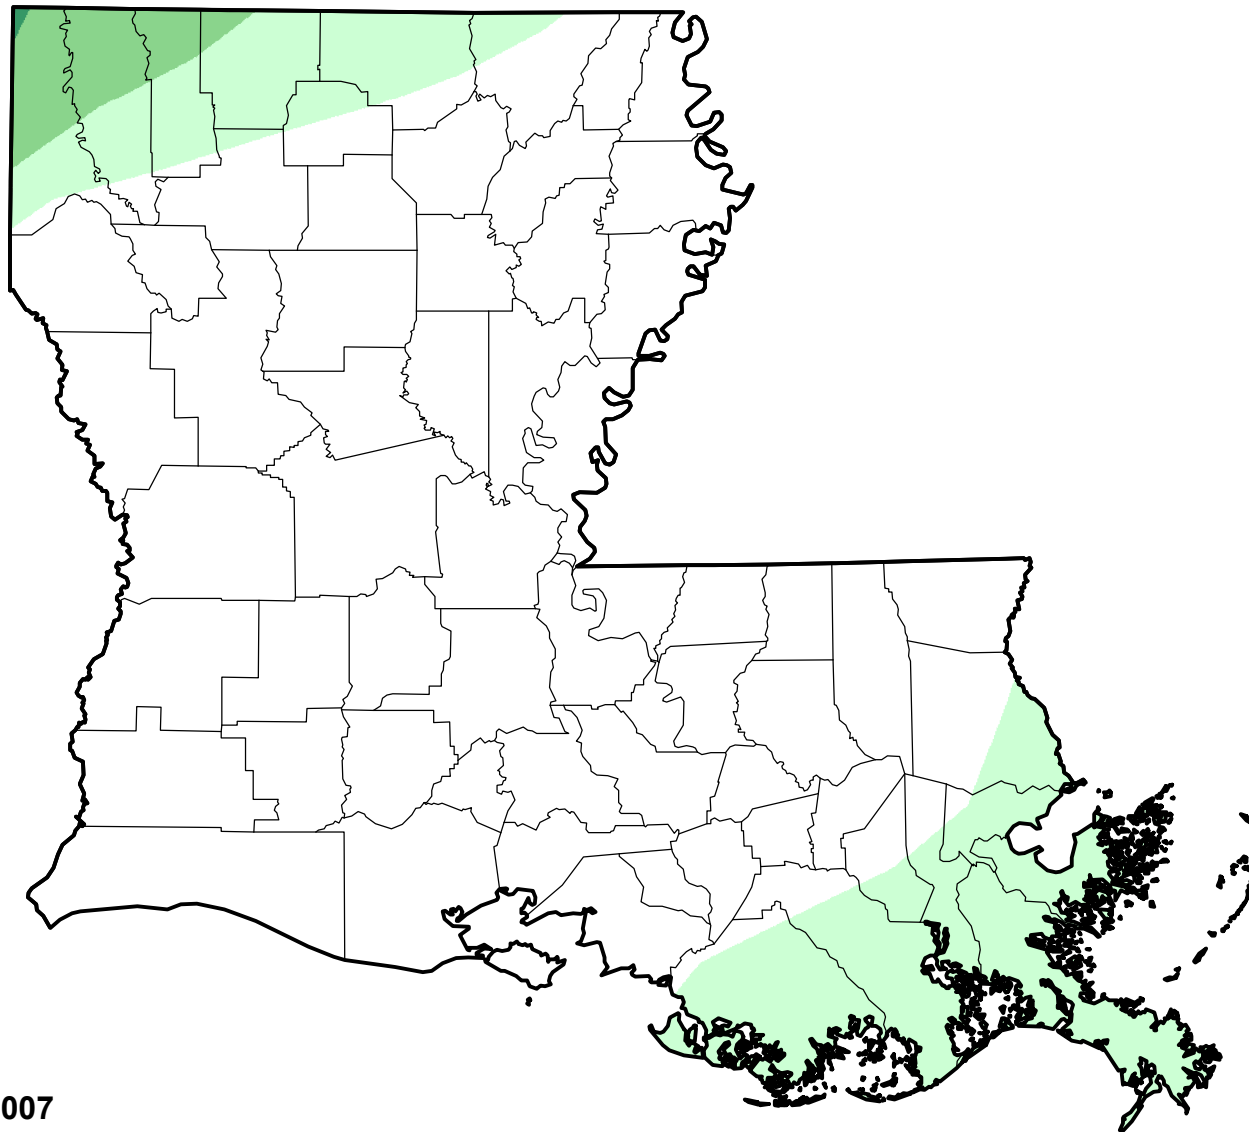

U.S. Drought Monitor Class Change - Louisiana

13 Week

February 6, 2007
compared to
November 9, 2006

droughtmonitor.unl.edu