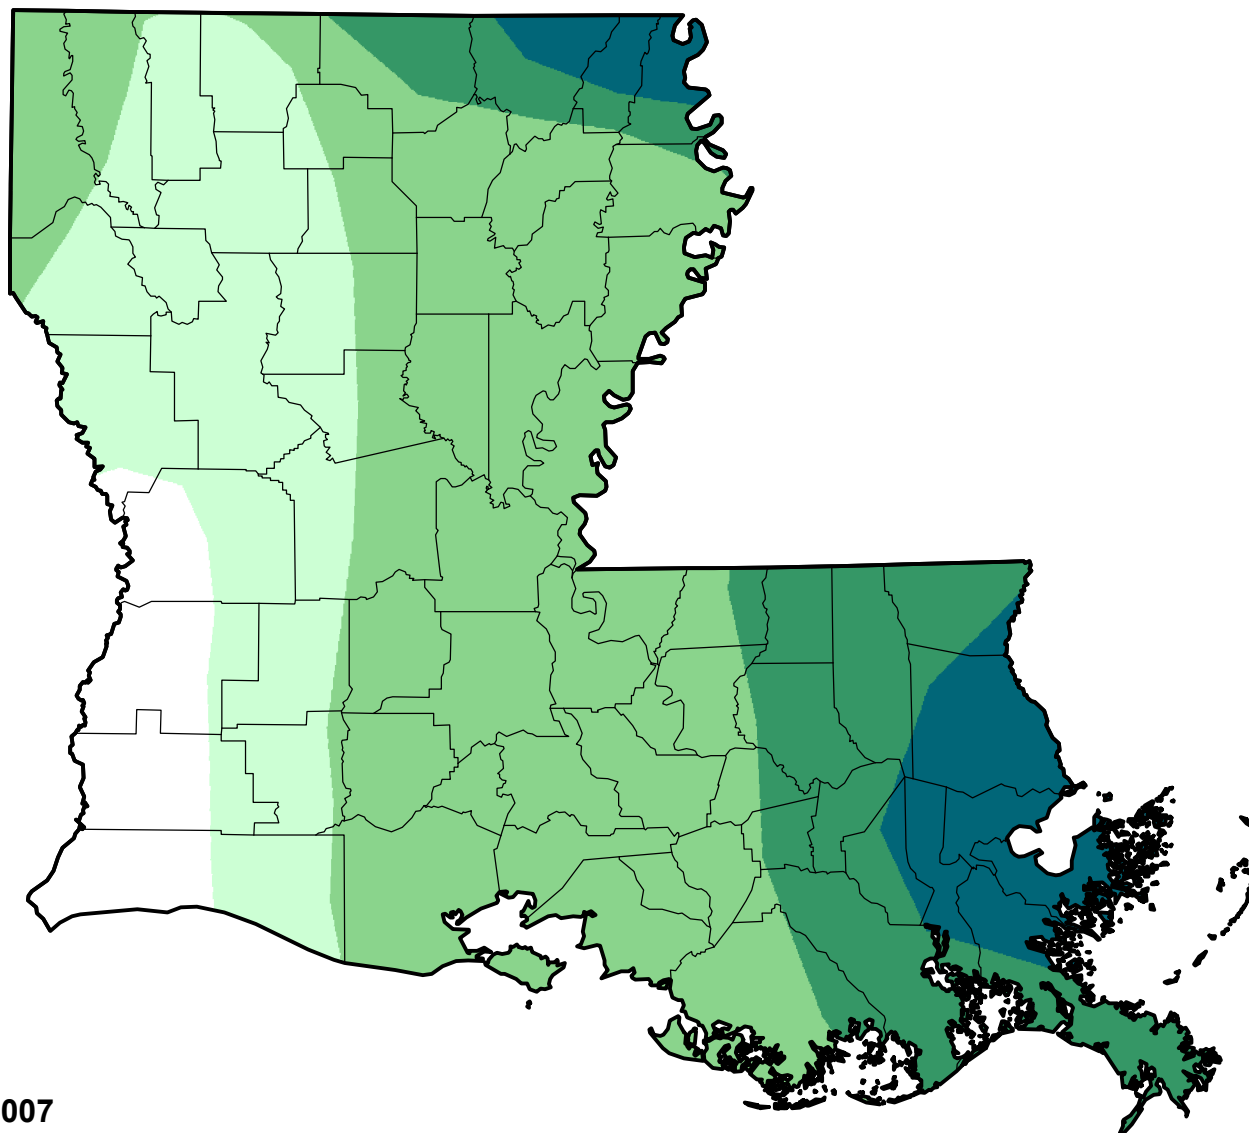

U.S. Drought Monitor Class Change - Louisiana

26 Week

February 6, 2007
compared to
August 10, 2006

droughtmonitor.unl.edu

-  5 Class Degradation
-  4 Class Degradation
-  3 Class Degradation
-  2 Class Degradation
-  1 Class Degradation
-  No Change
-  1 Class Improvement
-  2 Class Improvement
-  3 Class Improvement
-  4 Class Improvement
-  5 Class Improvement