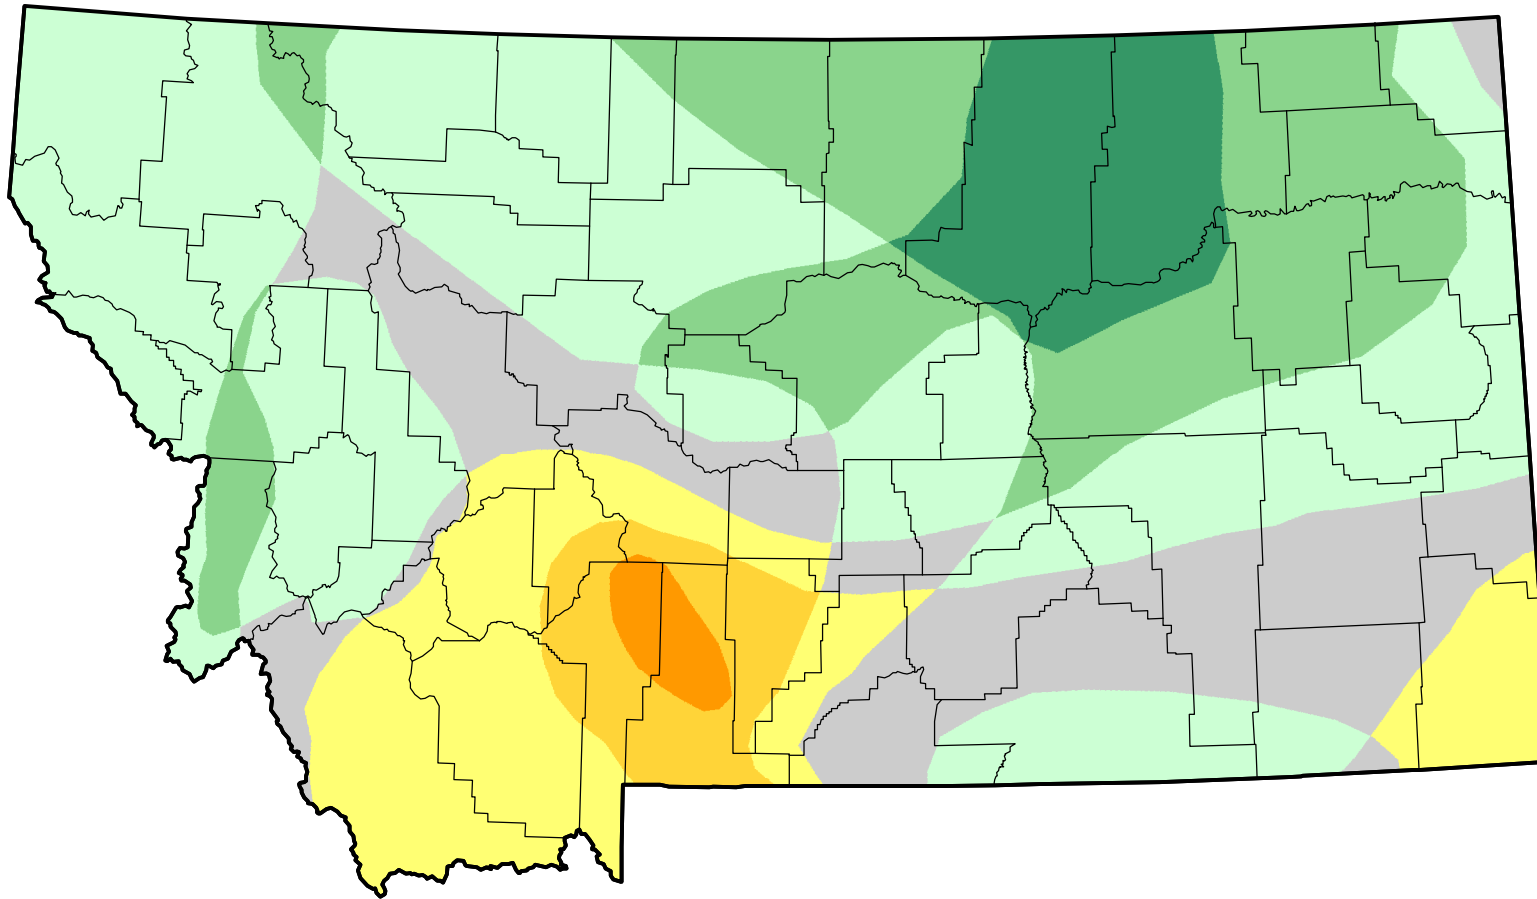

U.S. Drought Monitor Class Change - Montana

26 Week

February 6, 2007
compared to
August 10, 2006

droughtmonitor.unl.edu

-  5 Class Degradation
-  4 Class Degradation
-  3 Class Degradation
-  2 Class Degradation
-  1 Class Degradation
-  No Change
-  1 Class Improvement
-  2 Class Improvement
-  3 Class Improvement
-  4 Class Improvement
-  5 Class Improvement