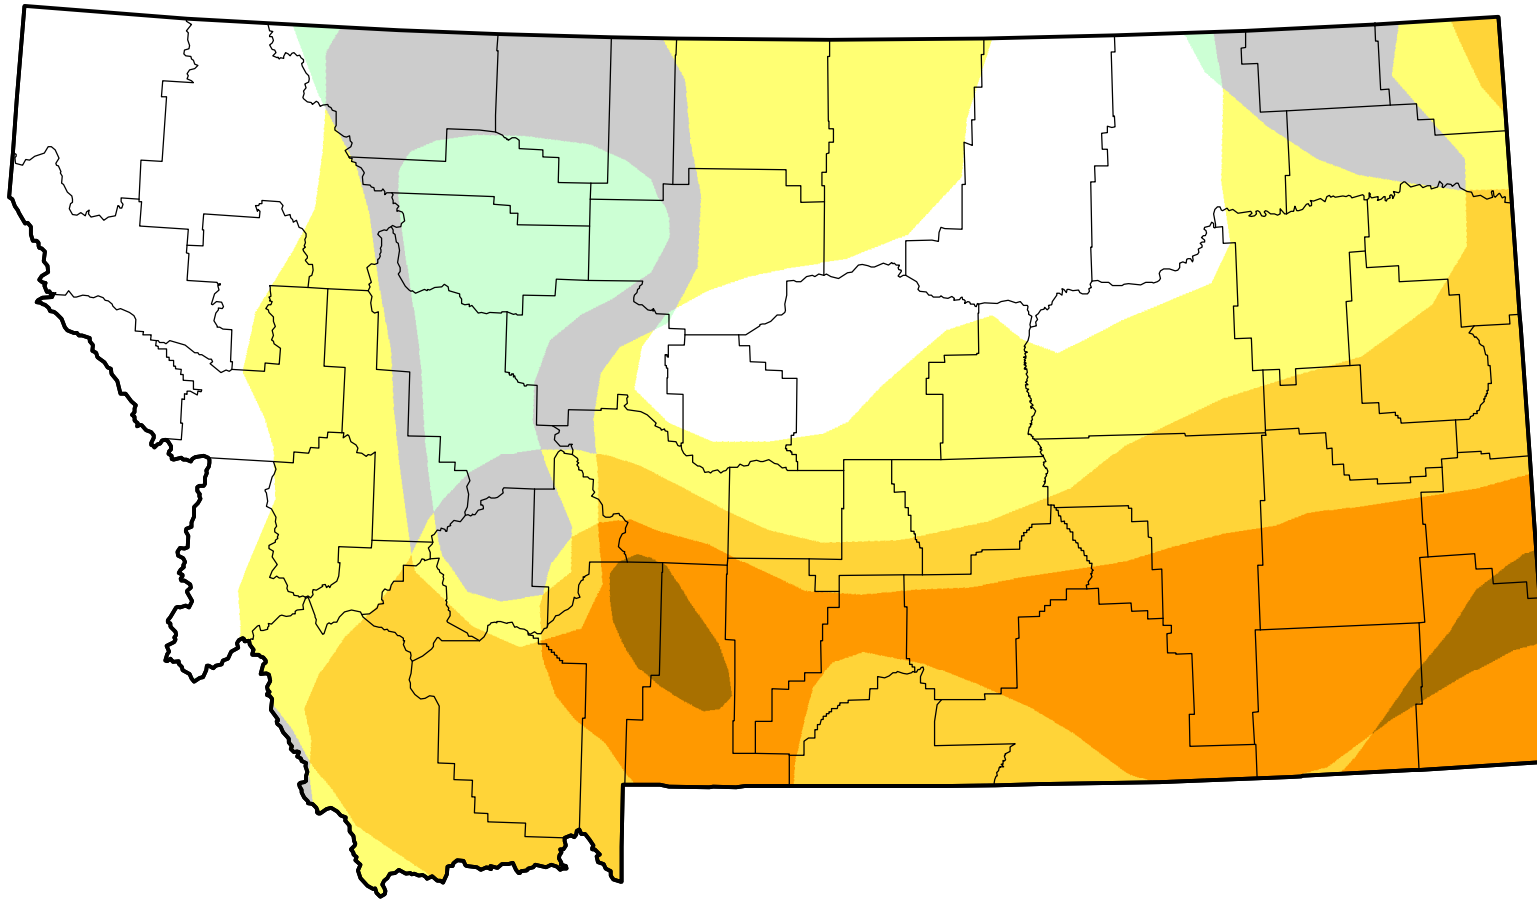

U.S. Drought Monitor Class Change - Montana

52 Week

February 6, 2007
compared to
February 9, 2006

droughtmonitor.unl.edu

-  5 Class Degradation
-  4 Class Degradation
-  3 Class Degradation
-  2 Class Degradation
-  1 Class Degradation
-  No Change
-  1 Class Improvement
-  2 Class Improvement
-  3 Class Improvement
-  4 Class Improvement
-  5 Class Improvement