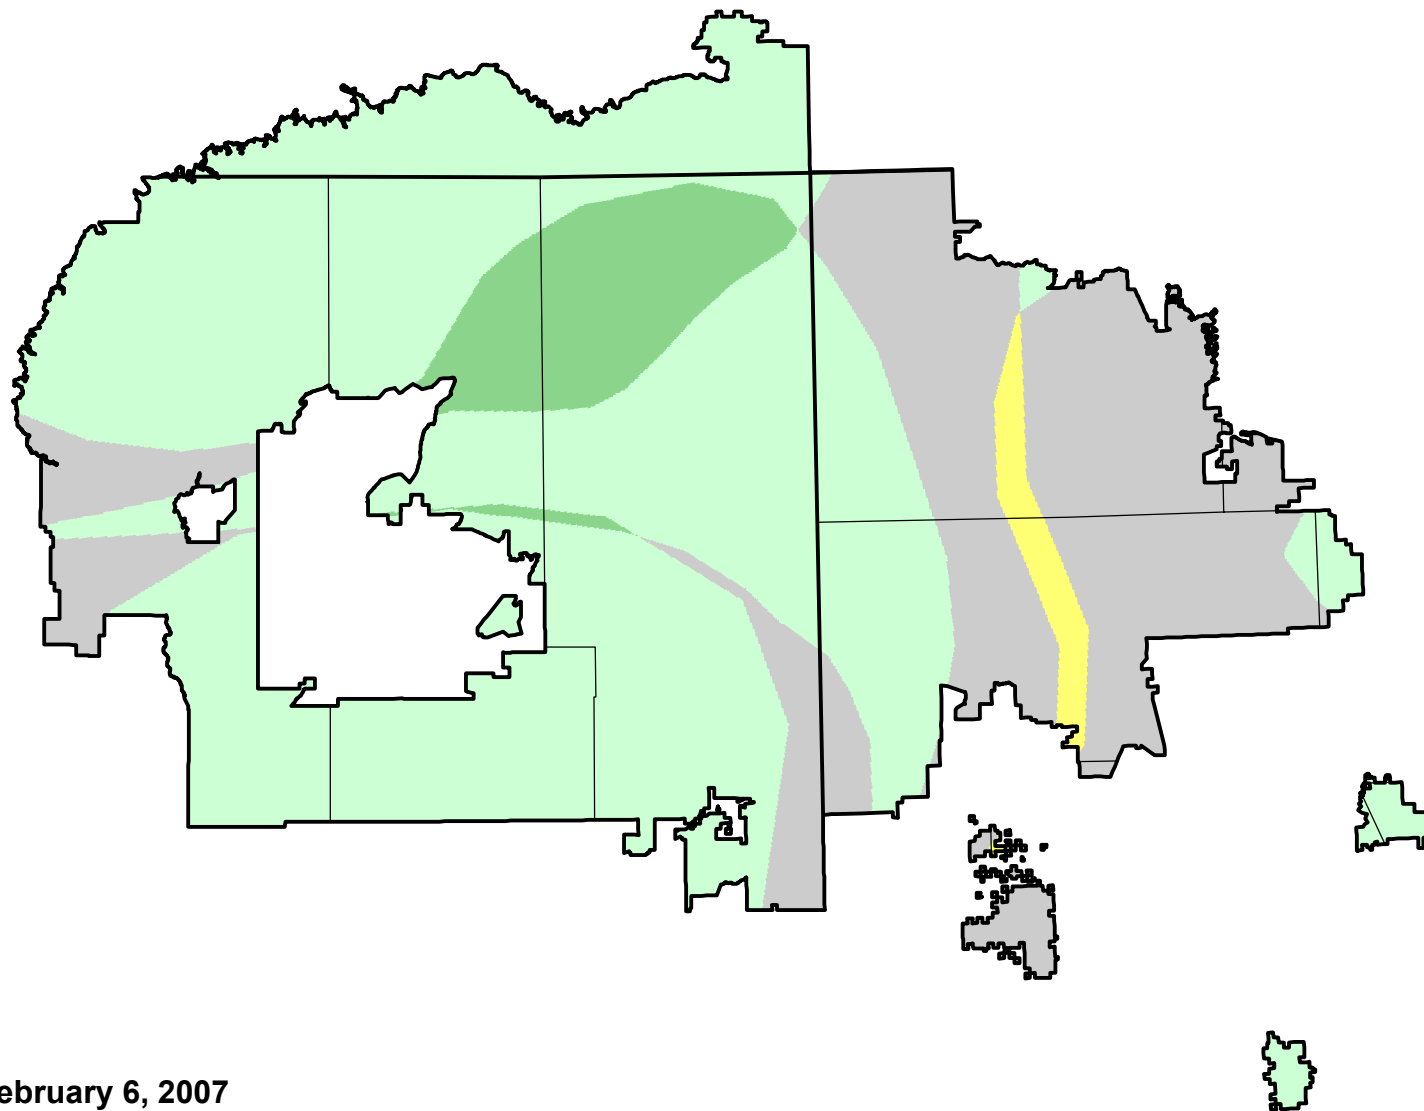

U.S. Drought Monitor Class Change - Navajo

26 Week

February 6, 2007
compared to
August 10, 2006

droughtmonitor.unl.edu

- | | |
|---|---------------------|
|  | 5 Class Degradation |
|  | 4 Class Degradation |
|  | 3 Class Degradation |
|  | 2 Class Degradation |
|  | 1 Class Degradation |
|  | No Change |
|  | 1 Class Improvement |
|  | 2 Class Improvement |
|  | 3 Class Improvement |
|  | 4 Class Improvement |
|  | 5 Class Improvement |