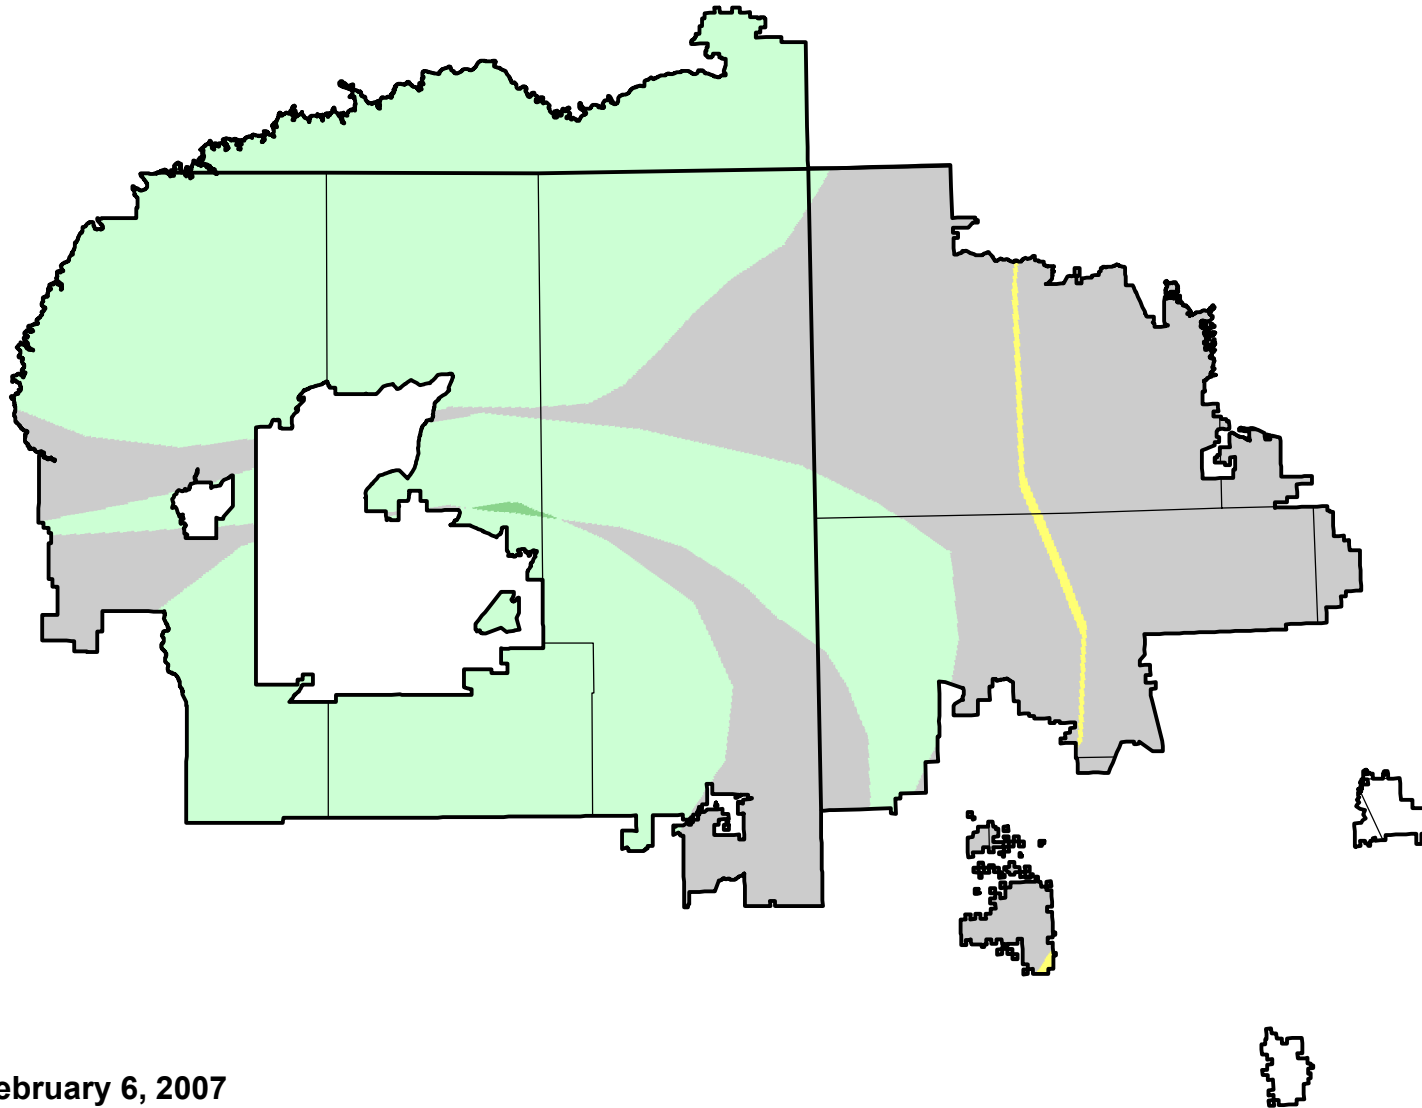

# U.S. Drought Monitor Class Change - Navajo

Start of Water Year

February 6, 2007  
compared to  
September 28, 2006

[droughtmonitor.unl.edu](http://droughtmonitor.unl.edu)

- |   |                     |
|---|---------------------|
|  | 5 Class Degradation |
|  | 4 Class Degradation |
|  | 3 Class Degradation |
|  | 2 Class Degradation |
|  | 1 Class Degradation |
|  | No Change           |
|  | 1 Class Improvement |
|  | 2 Class Improvement |
|  | 3 Class Improvement |
|  | 4 Class Improvement |
|  | 5 Class Improvement |