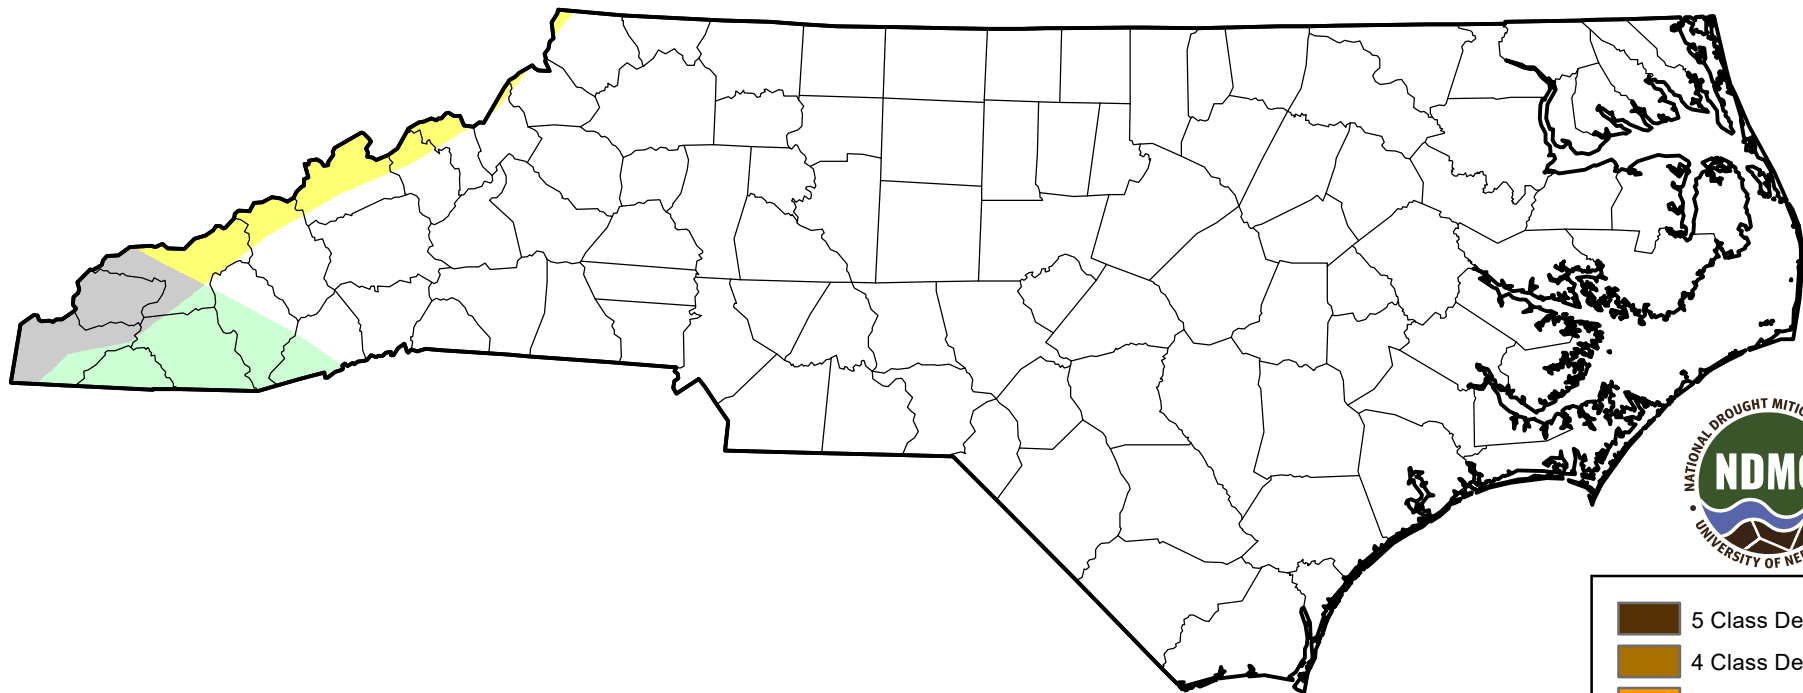

U.S. Drought Monitor Class Change - North Carolina

Start of Water Year

February 6, 2007
compared to
September 28, 2006

droughtmonitor.unl.edu

-  5 Class Degradation
-  4 Class Degradation
-  3 Class Degradation
-  2 Class Degradation
-  1 Class Degradation
-  No Change
-  1 Class Improvement
-  2 Class Improvement
-  3 Class Improvement
-  4 Class Improvement
-  5 Class Improvement