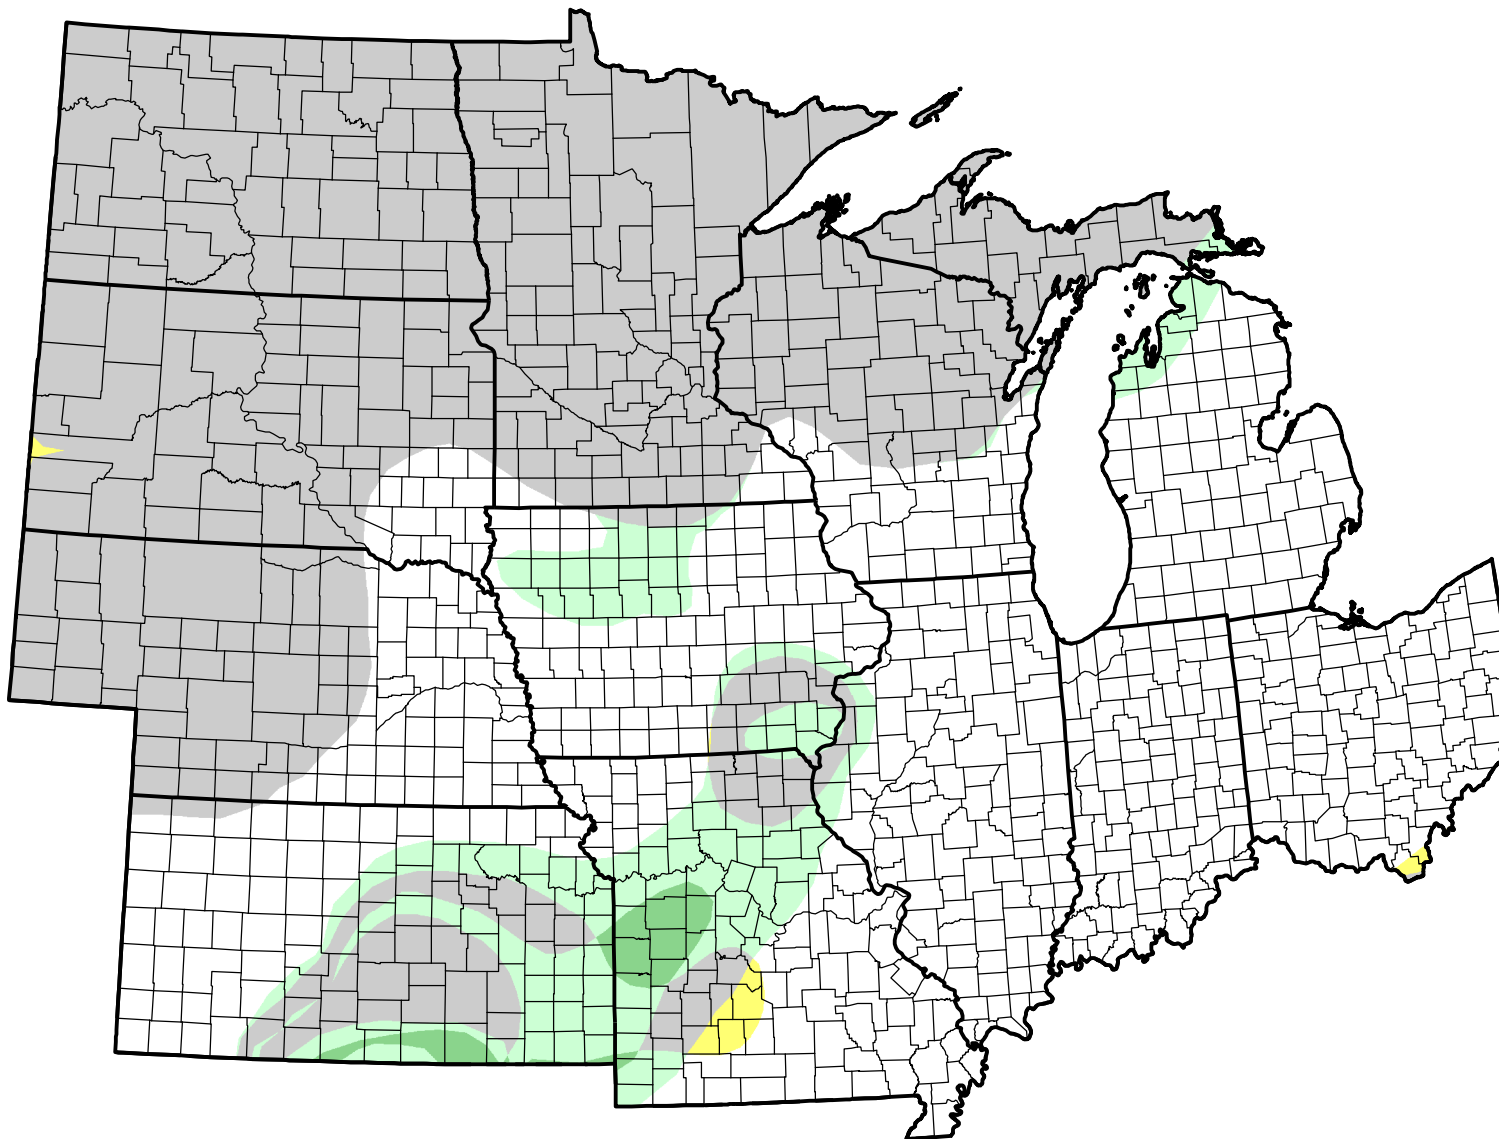

# U.S. Drought Monitor Class Change - U2U North Central States

## 4 Week

February 6, 2007  
compared to  
January 11, 2007

[droughtmonitor.unl.edu](http://droughtmonitor.unl.edu)

-  5 Class Degradation
-  4 Class Degradation
-  3 Class Degradation
-  2 Class Degradation
-  1 Class Degradation
-  No Change
-  1 Class Improvement
-  2 Class Improvement
-  3 Class Improvement
-  4 Class Improvement
-  5 Class Improvement