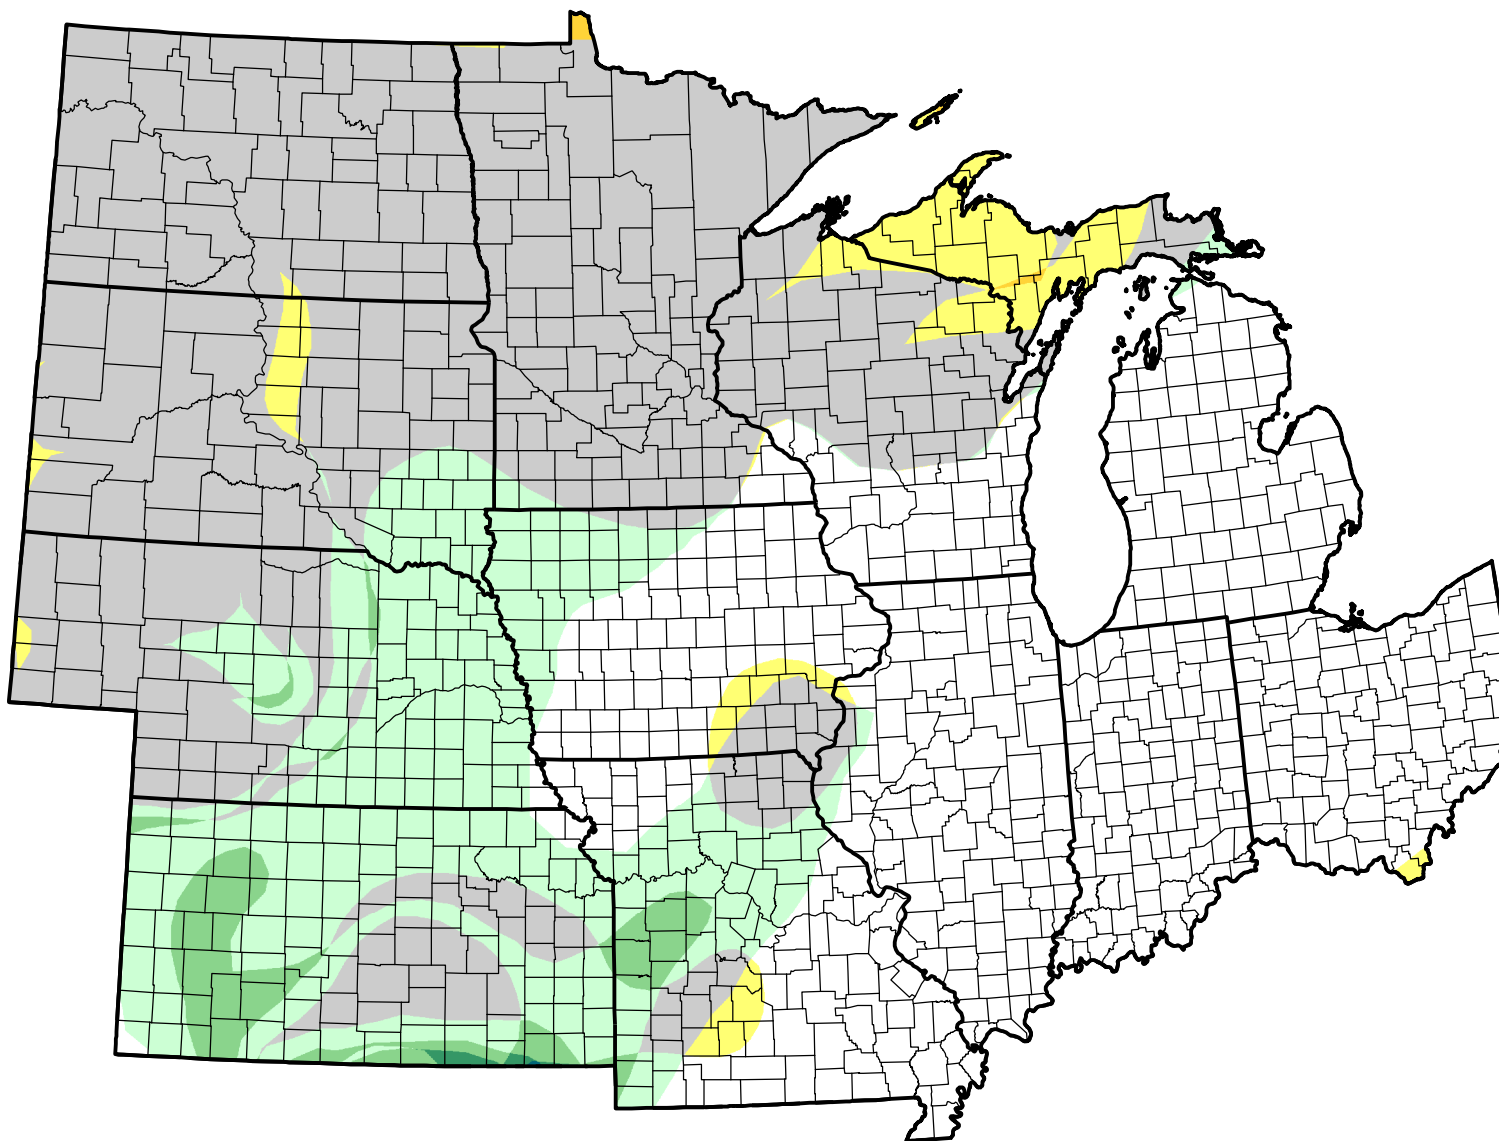

# U.S. Drought Monitor Class Change - U2U North Central States 8 Week

February 6, 2007  
compared to  
December 14, 2006

[droughtmonitor.unl.edu](http://droughtmonitor.unl.edu)

-  5 Class Degradation
-  4 Class Degradation
-  3 Class Degradation
-  2 Class Degradation
-  1 Class Degradation
-  No Change
-  1 Class Improvement
-  2 Class Improvement
-  3 Class Improvement
-  4 Class Improvement
-  5 Class Improvement