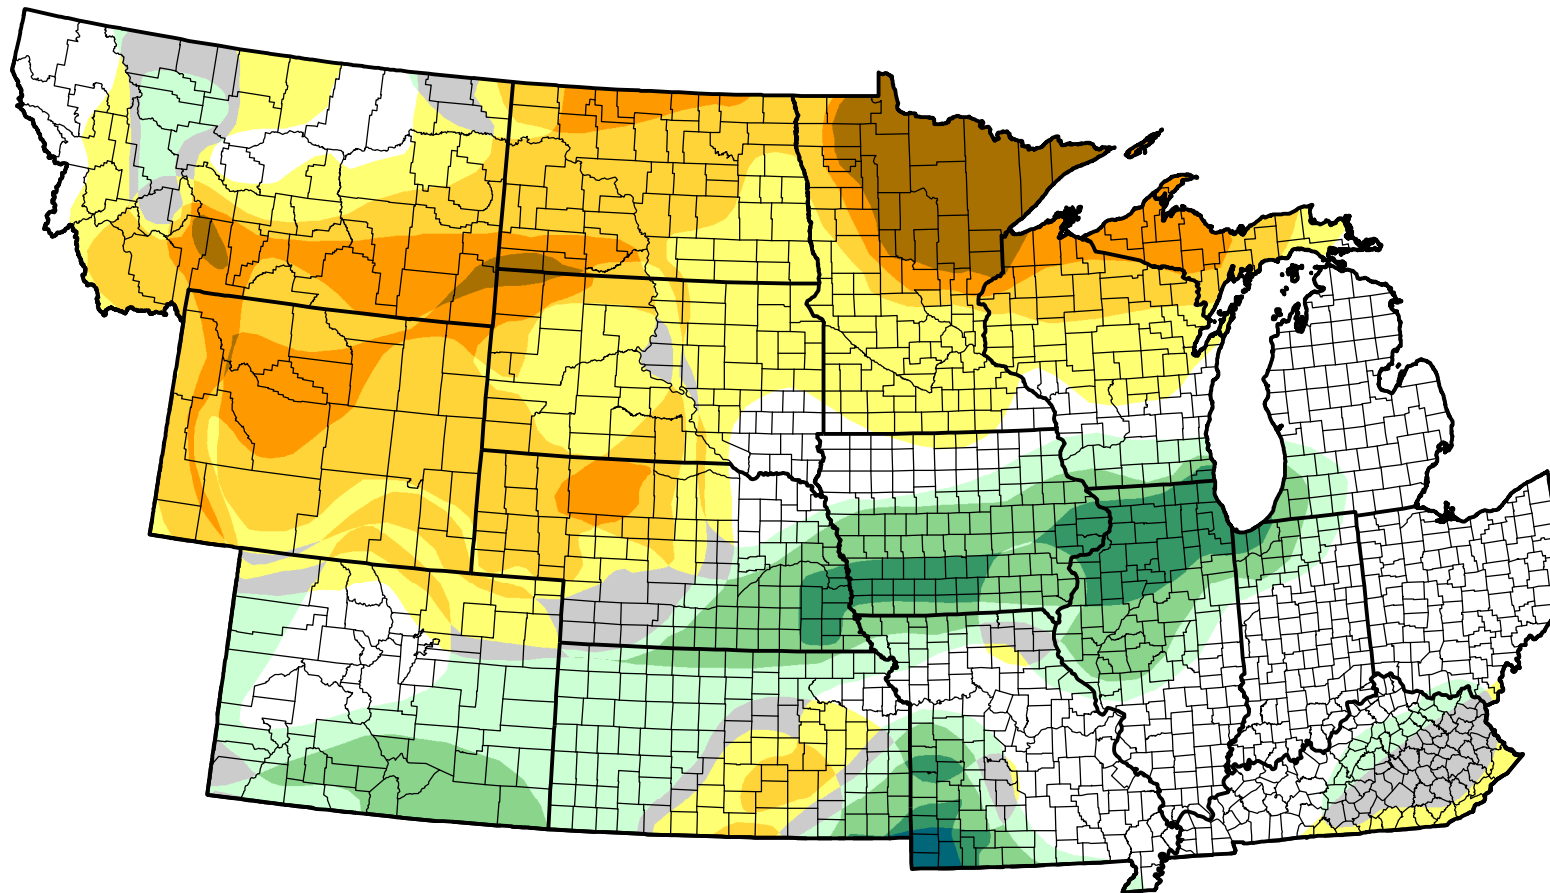

# U.S. Drought Monitor Class Change - NWS Central 52 Week

February 6, 2007  
compared to  
February 9, 2006

[droughtmonitor.unl.edu](http://droughtmonitor.unl.edu)