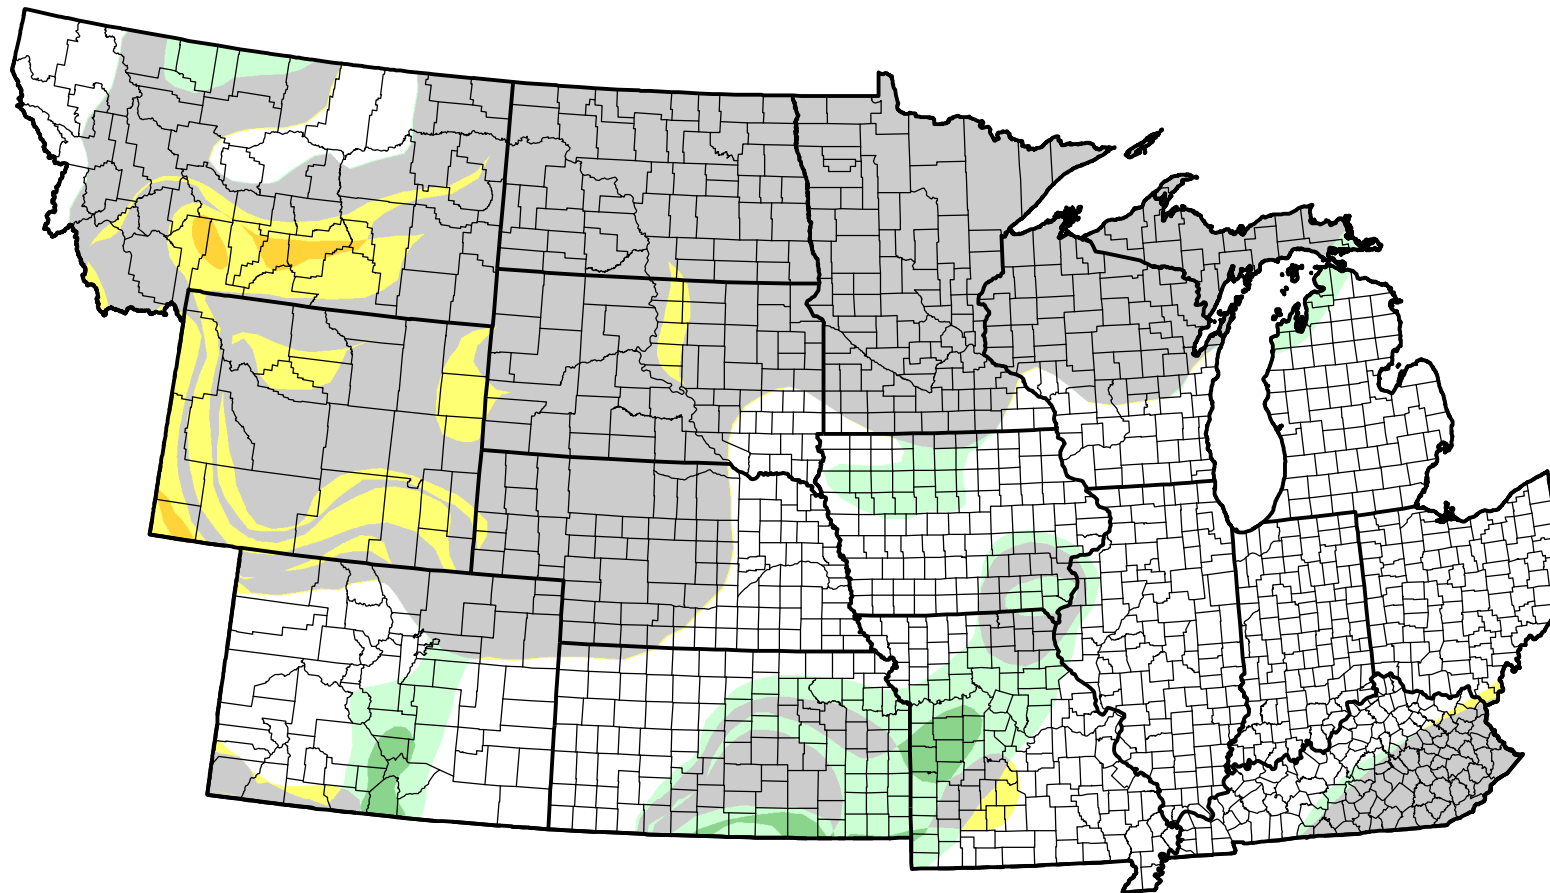

# U.S. Drought Monitor Class Change - NWS Central Start of Calendar Year

February 6, 2007  
compared to  
January 4, 2007

[droughtmonitor.unl.edu](http://droughtmonitor.unl.edu)

- |   |                     |
|---|---------------------|
|  | 5 Class Degradation |
|  | 4 Class Degradation |
|  | 3 Class Degradation |
|  | 2 Class Degradation |
|  | 1 Class Degradation |
|  | No Change           |
|  | 1 Class Improvement |
|  | 2 Class Improvement |
|  | 3 Class Improvement |
|  | 4 Class Improvement |
|  | 5 Class Improvement |