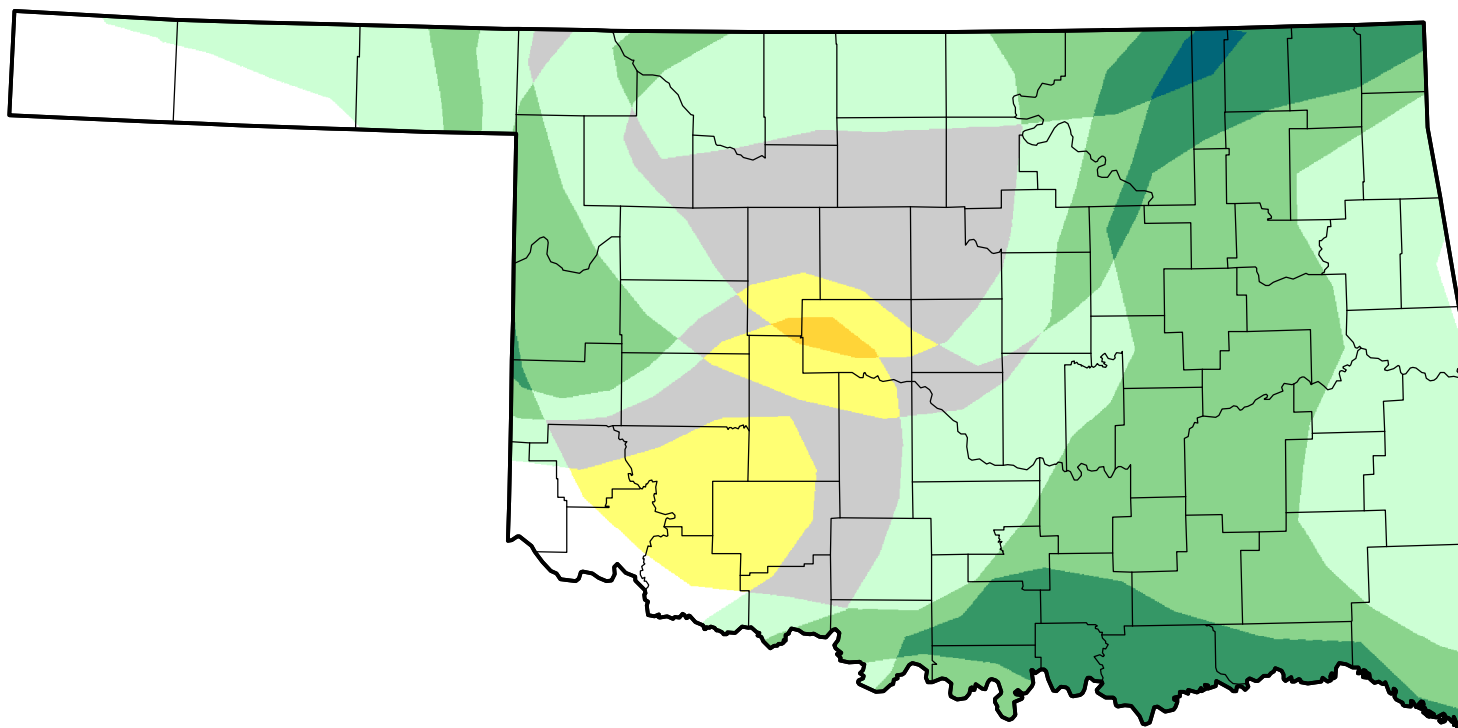

U.S. Drought Monitor Class Change - Oklahoma

13 Week

February 6, 2007
compared to
November 9, 2006

droughtmonitor.unl.edu

-  5 Class Degradation
-  4 Class Degradation
-  3 Class Degradation
-  2 Class Degradation
-  1 Class Degradation
-  No Change
-  1 Class Improvement
-  2 Class Improvement
-  3 Class Improvement
-  4 Class Improvement
-  5 Class Improvement