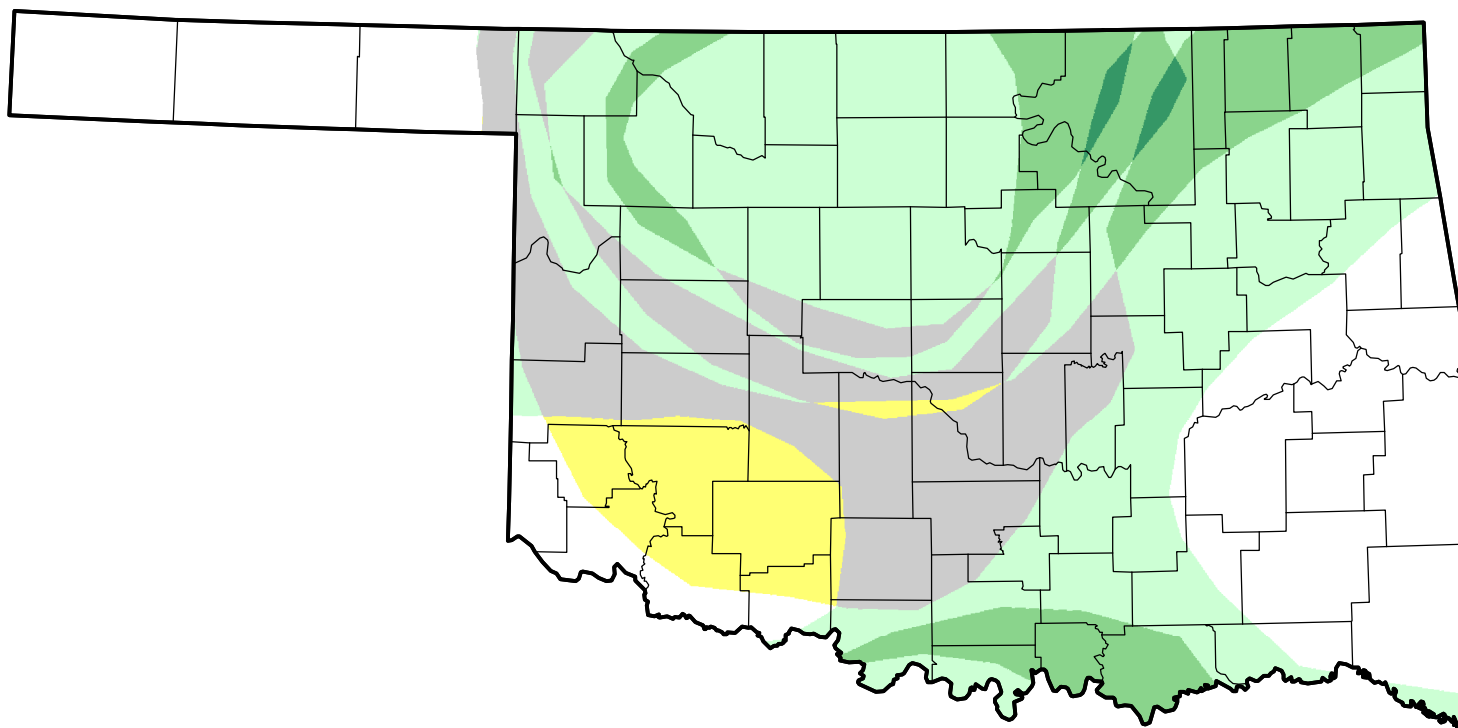

U.S. Drought Monitor Class Change - Oklahoma

4 Week

February 6, 2007
compared to
January 11, 2007

droughtmonitor.unl.edu

-  5 Class Degradation
-  4 Class Degradation
-  3 Class Degradation
-  2 Class Degradation
-  1 Class Degradation
-  No Change
-  1 Class Improvement
-  2 Class Improvement
-  3 Class Improvement
-  4 Class Improvement
-  5 Class Improvement