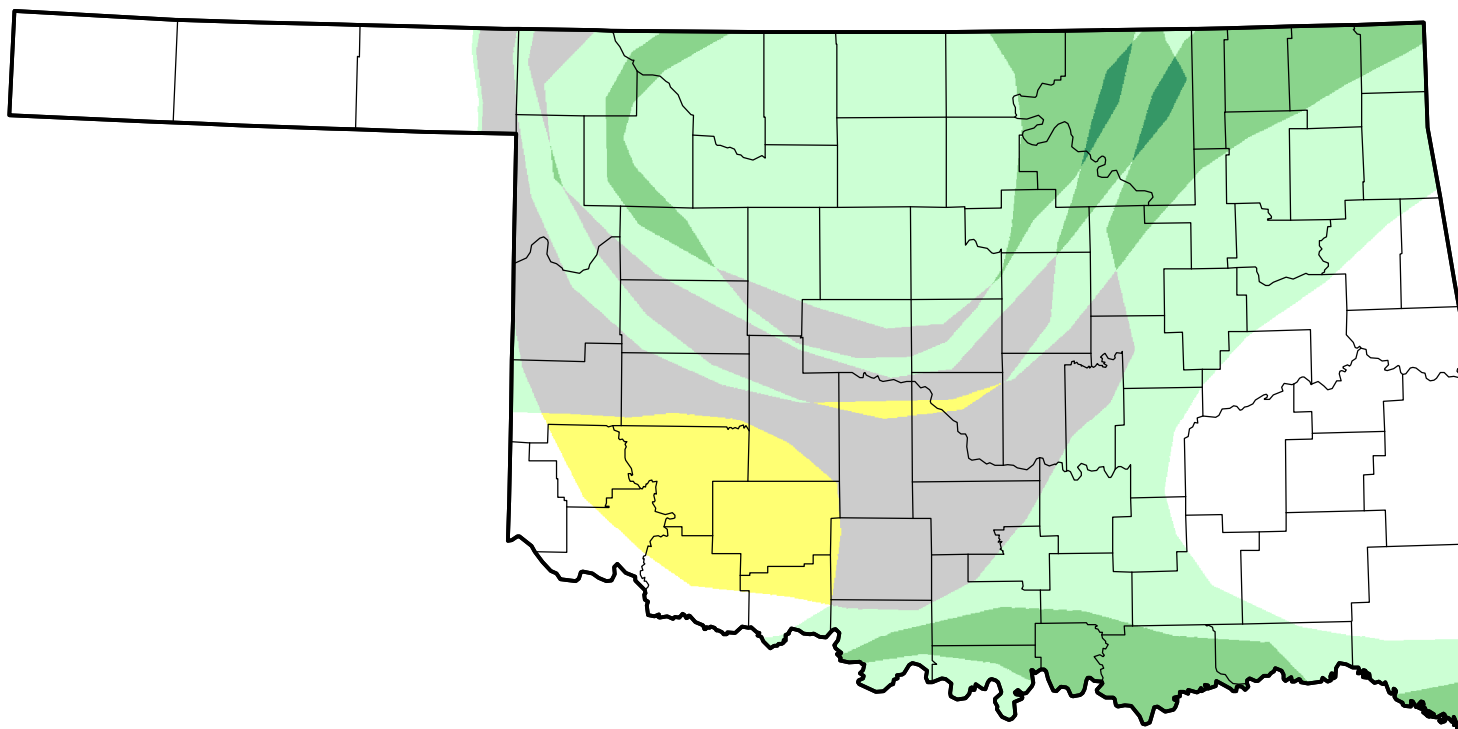

U.S. Drought Monitor Class Change - Oklahoma

Start of Calendar Year

February 6, 2007
compared to
January 4, 2007

droughtmonitor.unl.edu

- | | |
|---|---------------------|
|  | 5 Class Degradation |
|  | 4 Class Degradation |
|  | 3 Class Degradation |
|  | 2 Class Degradation |
|  | 1 Class Degradation |
|  | No Change |
|  | 1 Class Improvement |
|  | 2 Class Improvement |
|  | 3 Class Improvement |
|  | 4 Class Improvement |
|  | 5 Class Improvement |