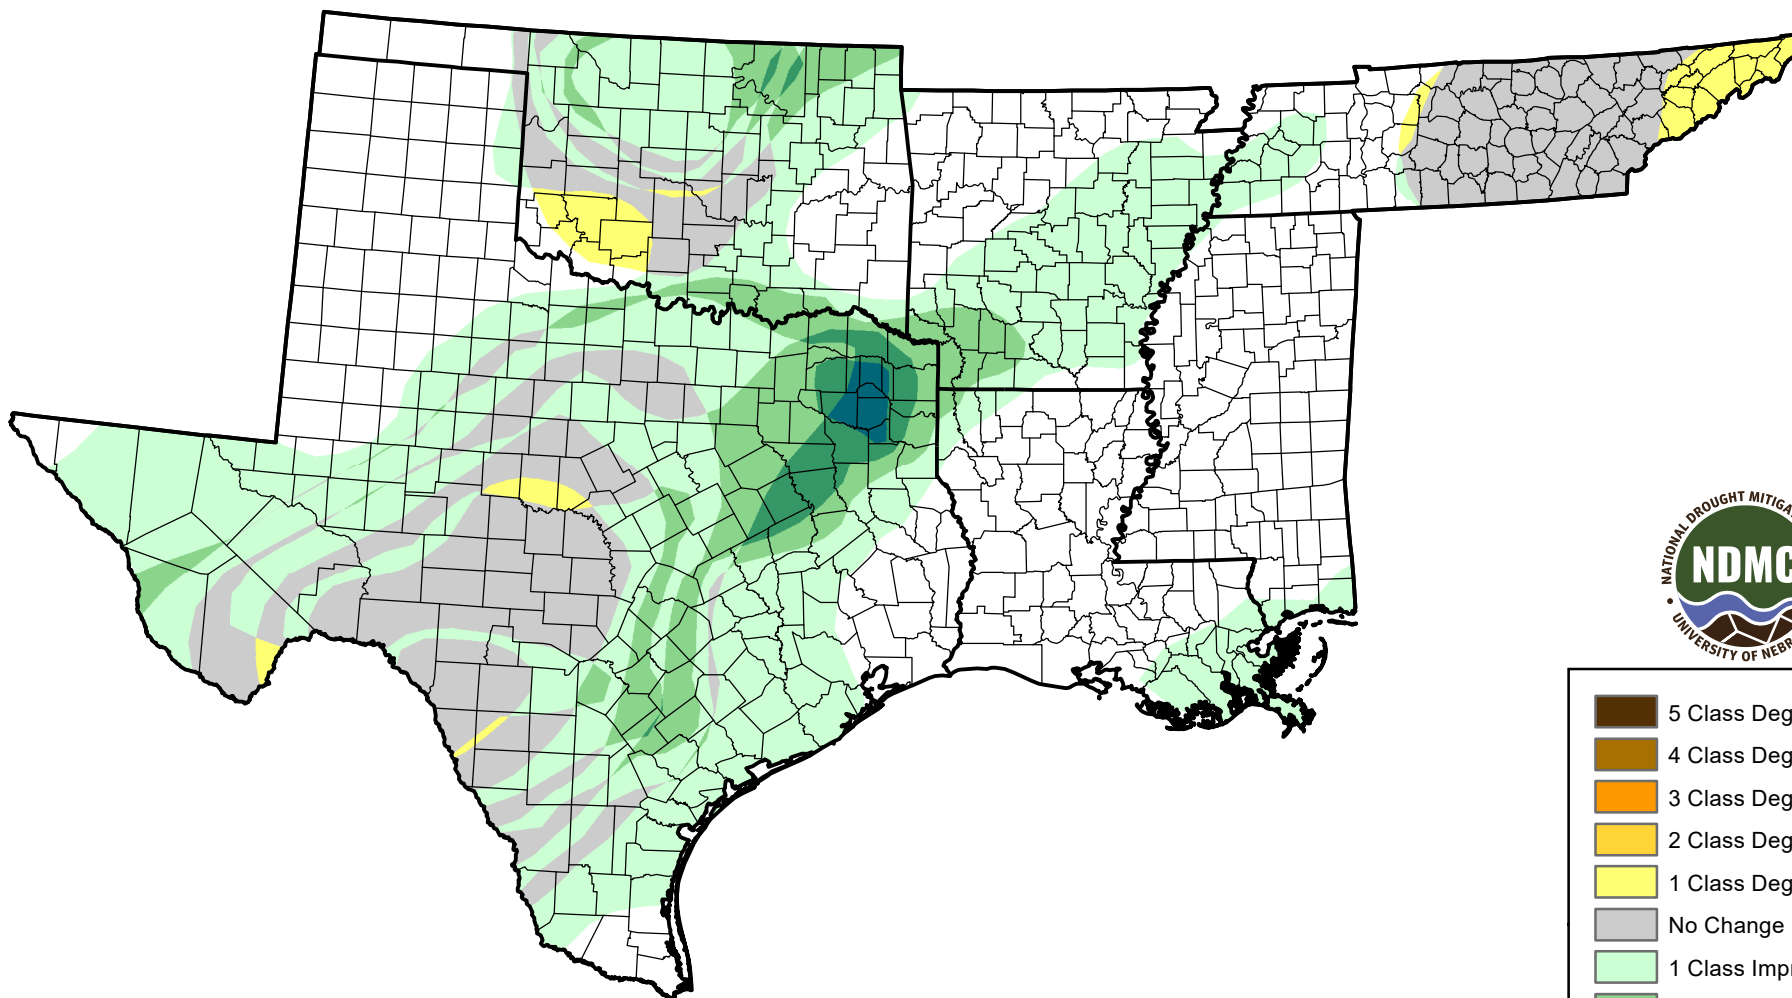

U.S. Drought Monitor Class Change - South

Start of Calendar Year

February 6, 2007
compared to
January 4, 2007

droughtmonitor.unl.edu

-  5 Class Degradation
-  4 Class Degradation
-  3 Class Degradation
-  2 Class Degradation
-  1 Class Degradation
-  No Change
-  1 Class Improvement
-  2 Class Improvement
-  3 Class Improvement
-  4 Class Improvement
-  5 Class Improvement