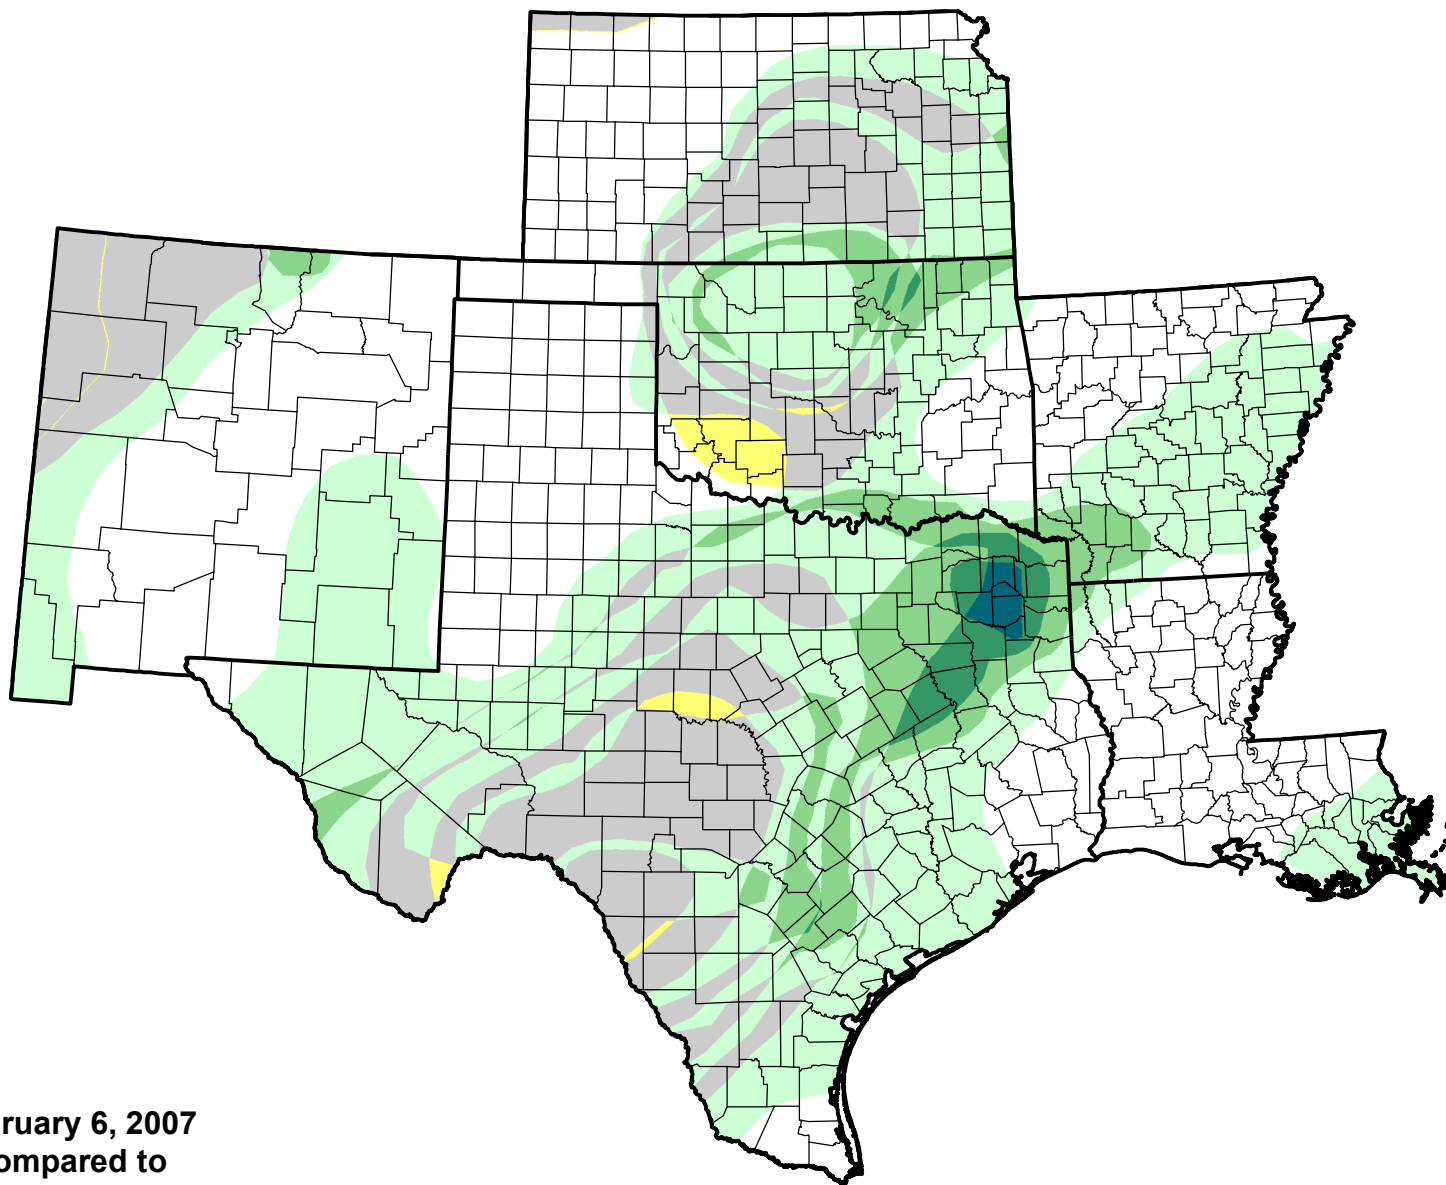

U.S. Drought Monitor Class Change - SCIPP

Start of Calendar Year

February 6, 2007
compared to
January 4, 2007

droughtmonitor.unl.edu

-  5 Class Degradation
-  4 Class Degradation
-  3 Class Degradation
-  2 Class Degradation
-  1 Class Degradation
-  No Change
-  1 Class Improvement
-  2 Class Improvement
-  3 Class Improvement
-  4 Class Improvement
-  5 Class Improvement