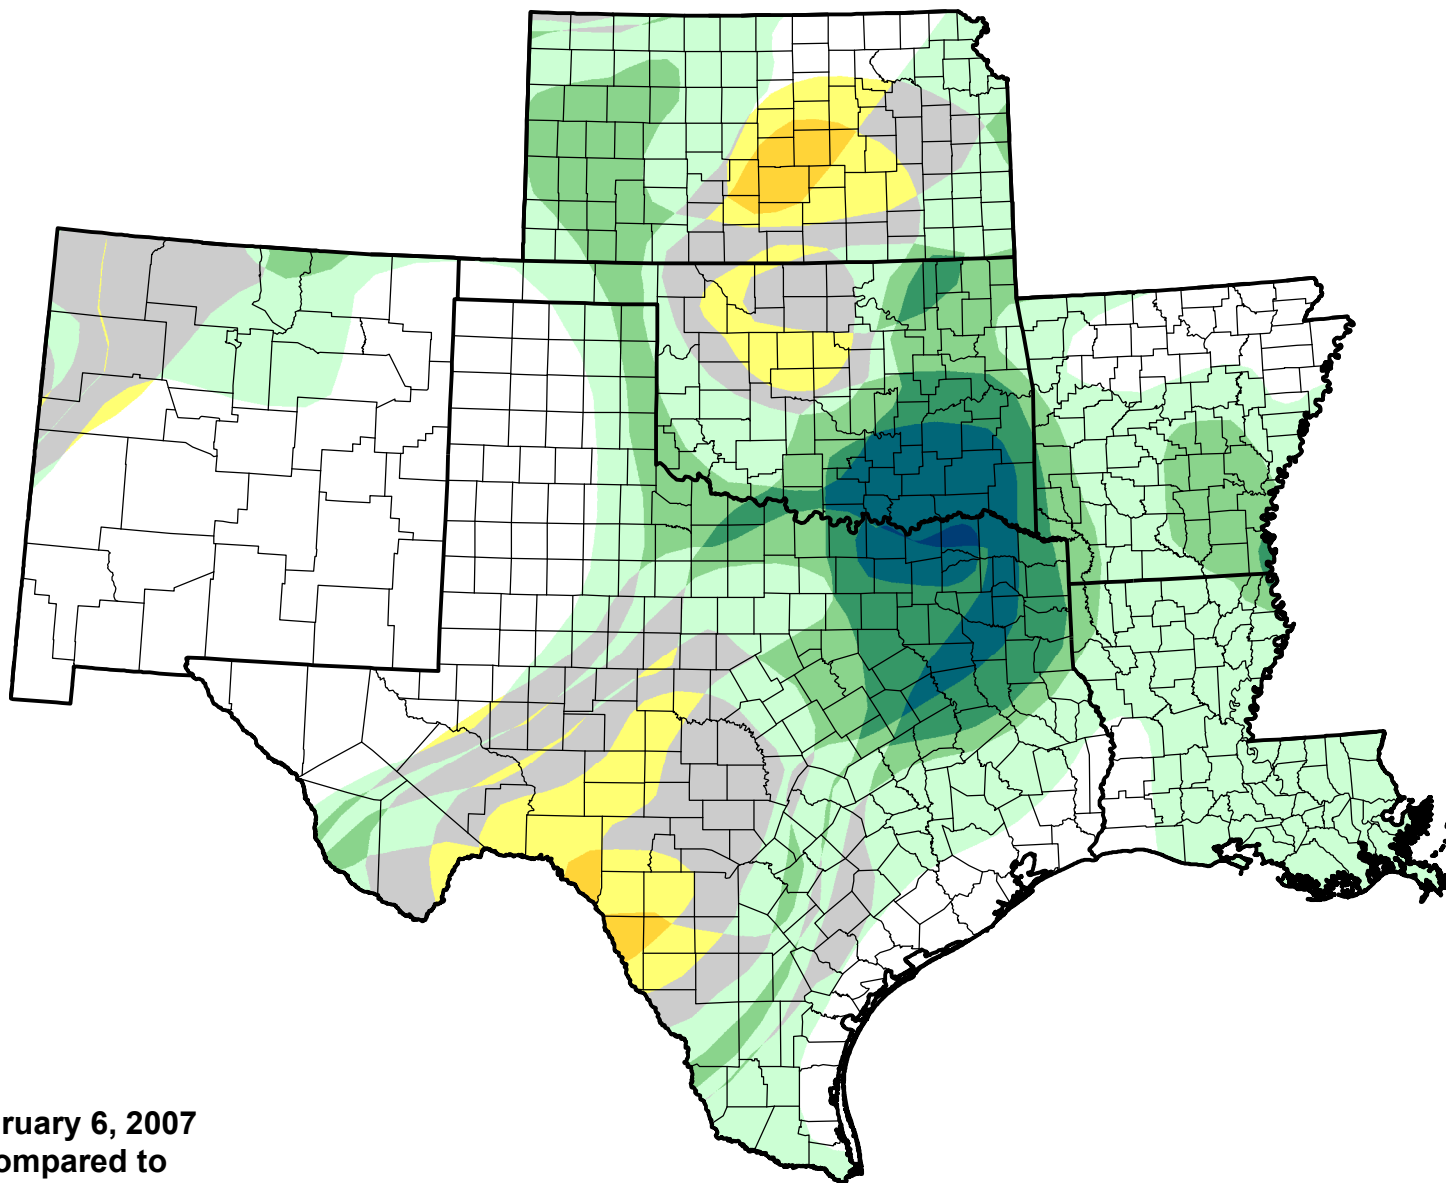

U.S. Drought Monitor Class Change - SCIPP

Start of Water Year

February 6, 2007
compared to
September 28, 2006

droughtmonitor.unl.edu

- 5 Class Degradation
- 4 Class Degradation
- 3 Class Degradation
- 2 Class Degradation
- 1 Class Degradation
- No Change
- 1 Class Improvement
- 2 Class Improvement
- 3 Class Improvement
- 4 Class Improvement
- 5 Class Improvement