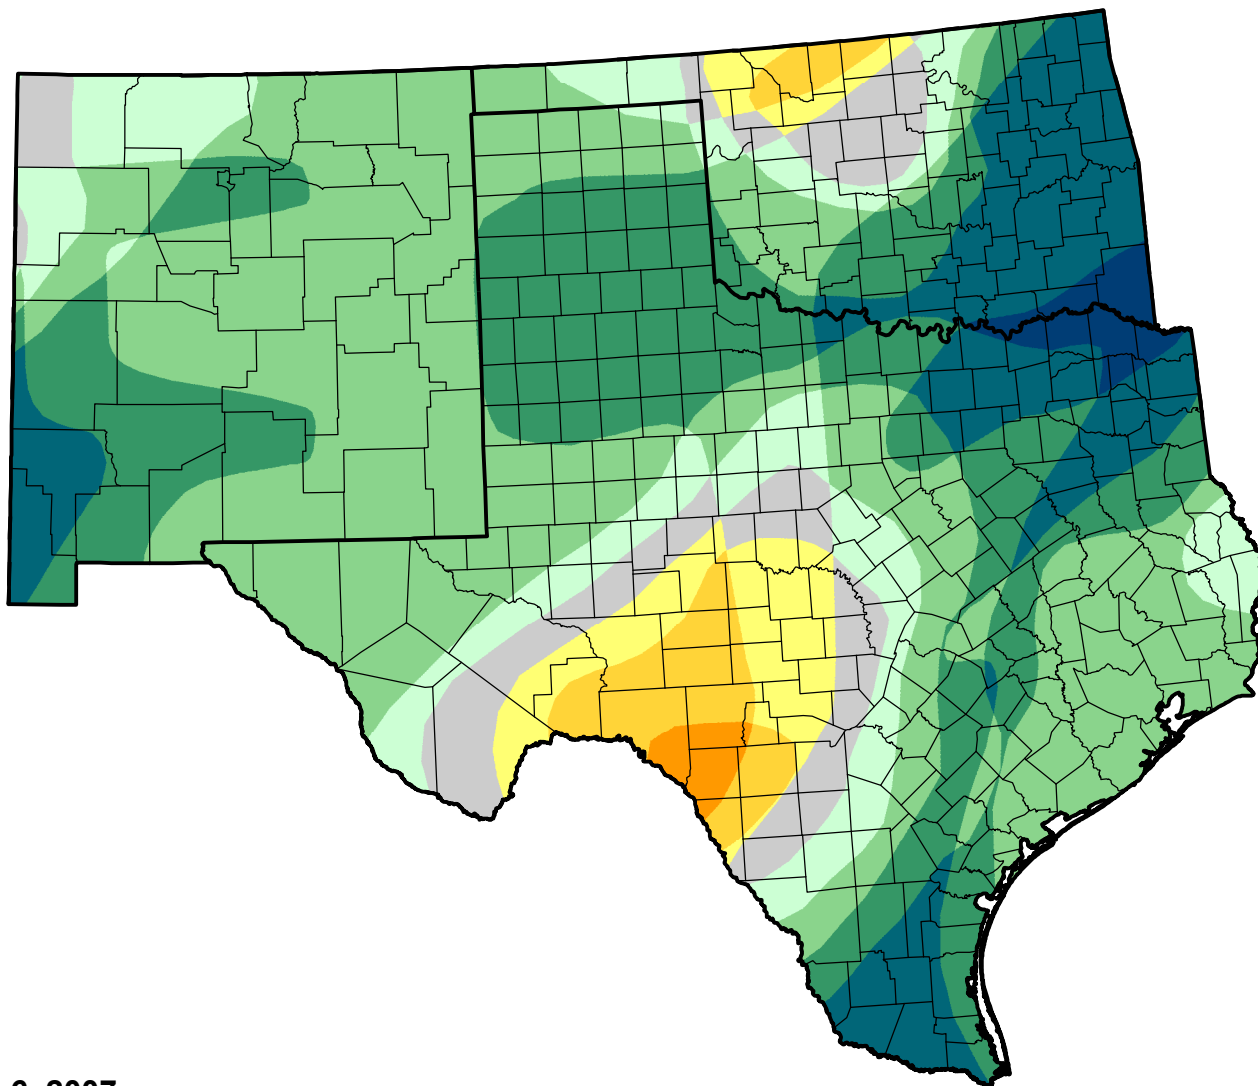

# U.S. Drought Monitor Class Change - Southern Plains RDEWS

52 Week

February 6, 2007  
compared to  
February 9, 2006

[droughtmonitor.unl.edu](http://droughtmonitor.unl.edu)

-  5 Class Degradation
-  4 Class Degradation
-  3 Class Degradation
-  2 Class Degradation
-  1 Class Degradation
-  No Change
-  1 Class Improvement
-  2 Class Improvement
-  3 Class Improvement
-  4 Class Improvement
-  5 Class Improvement