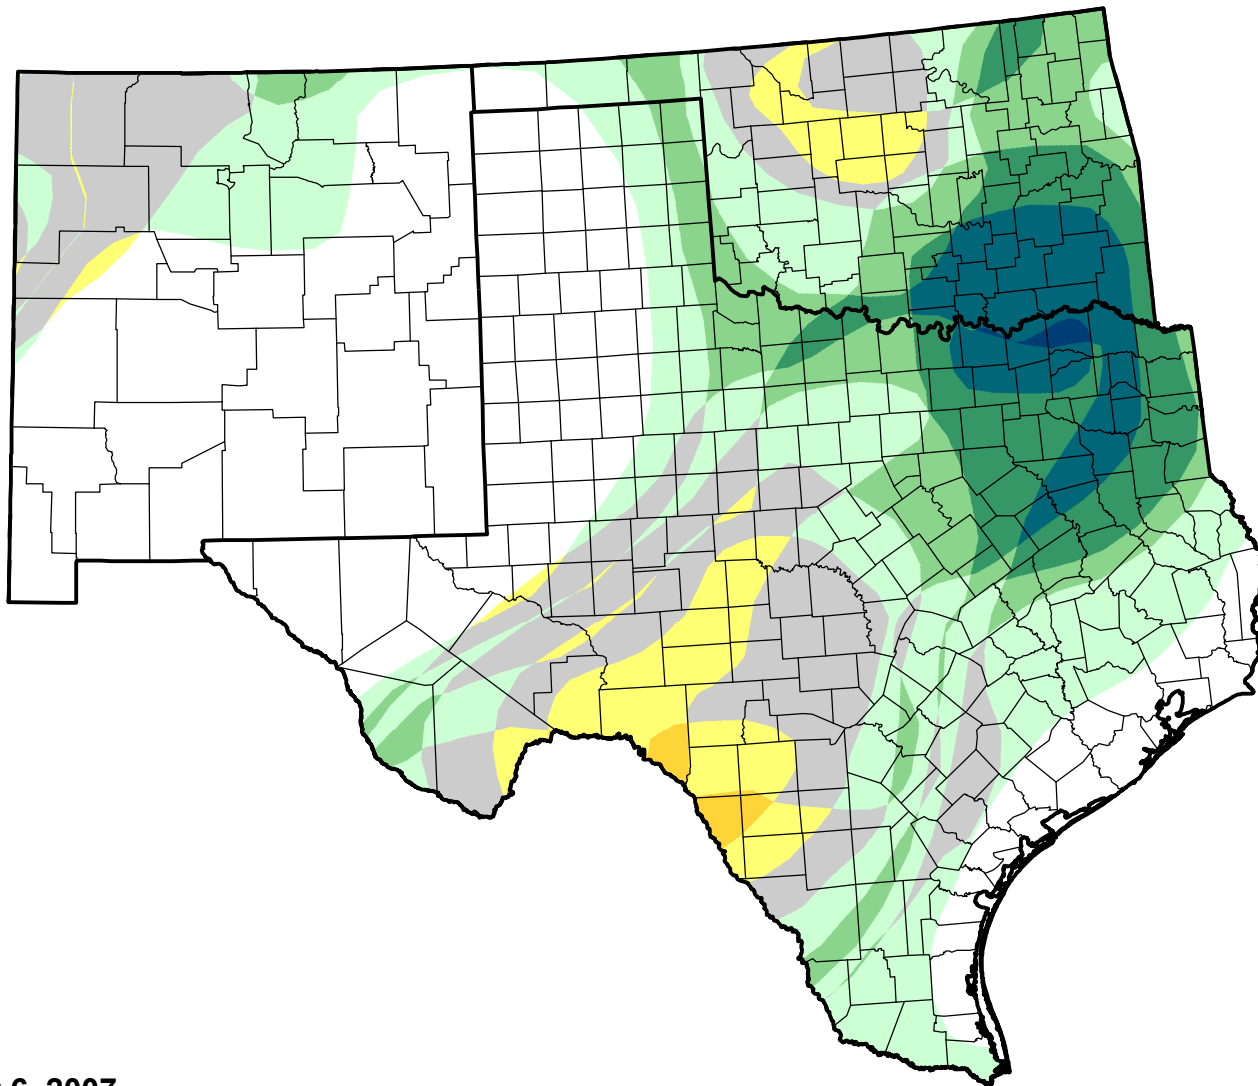

U.S. Drought Monitor Class Change - Southern Plains RDEWS

Start of Water Year

February 6, 2007
compared to
September 28, 2006

droughtmonitor.unl.edu

- | | |
|---|---------------------|
|  | 5 Class Degradation |
|  | 4 Class Degradation |
|  | 3 Class Degradation |
|  | 2 Class Degradation |
|  | 1 Class Degradation |
|  | No Change |
|  | 1 Class Improvement |
|  | 2 Class Improvement |
|  | 3 Class Improvement |
|  | 4 Class Improvement |
|  | 5 Class Improvement |