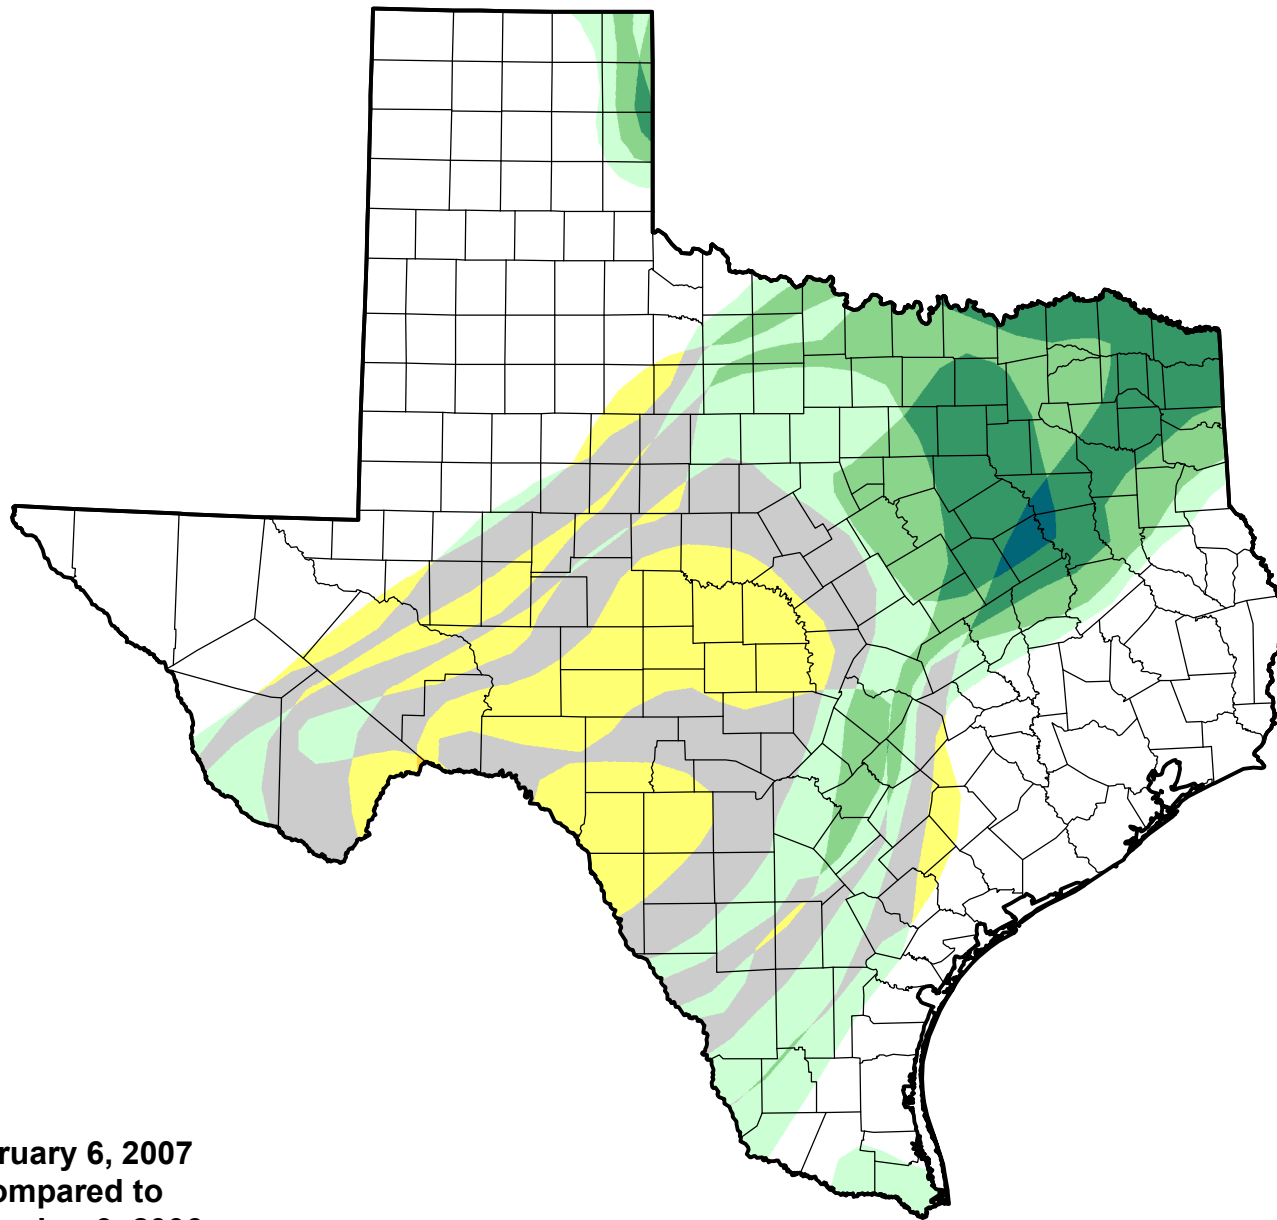

U.S. Drought Monitor Class Change - Texas

13 Week

February 6, 2007
compared to
November 9, 2006

droughtmonitor.unl.edu

-  5 Class Degradation
-  4 Class Degradation
-  3 Class Degradation
-  2 Class Degradation
-  1 Class Degradation
-  No Change
-  1 Class Improvement
-  2 Class Improvement
-  3 Class Improvement
-  4 Class Improvement
-  5 Class Improvement