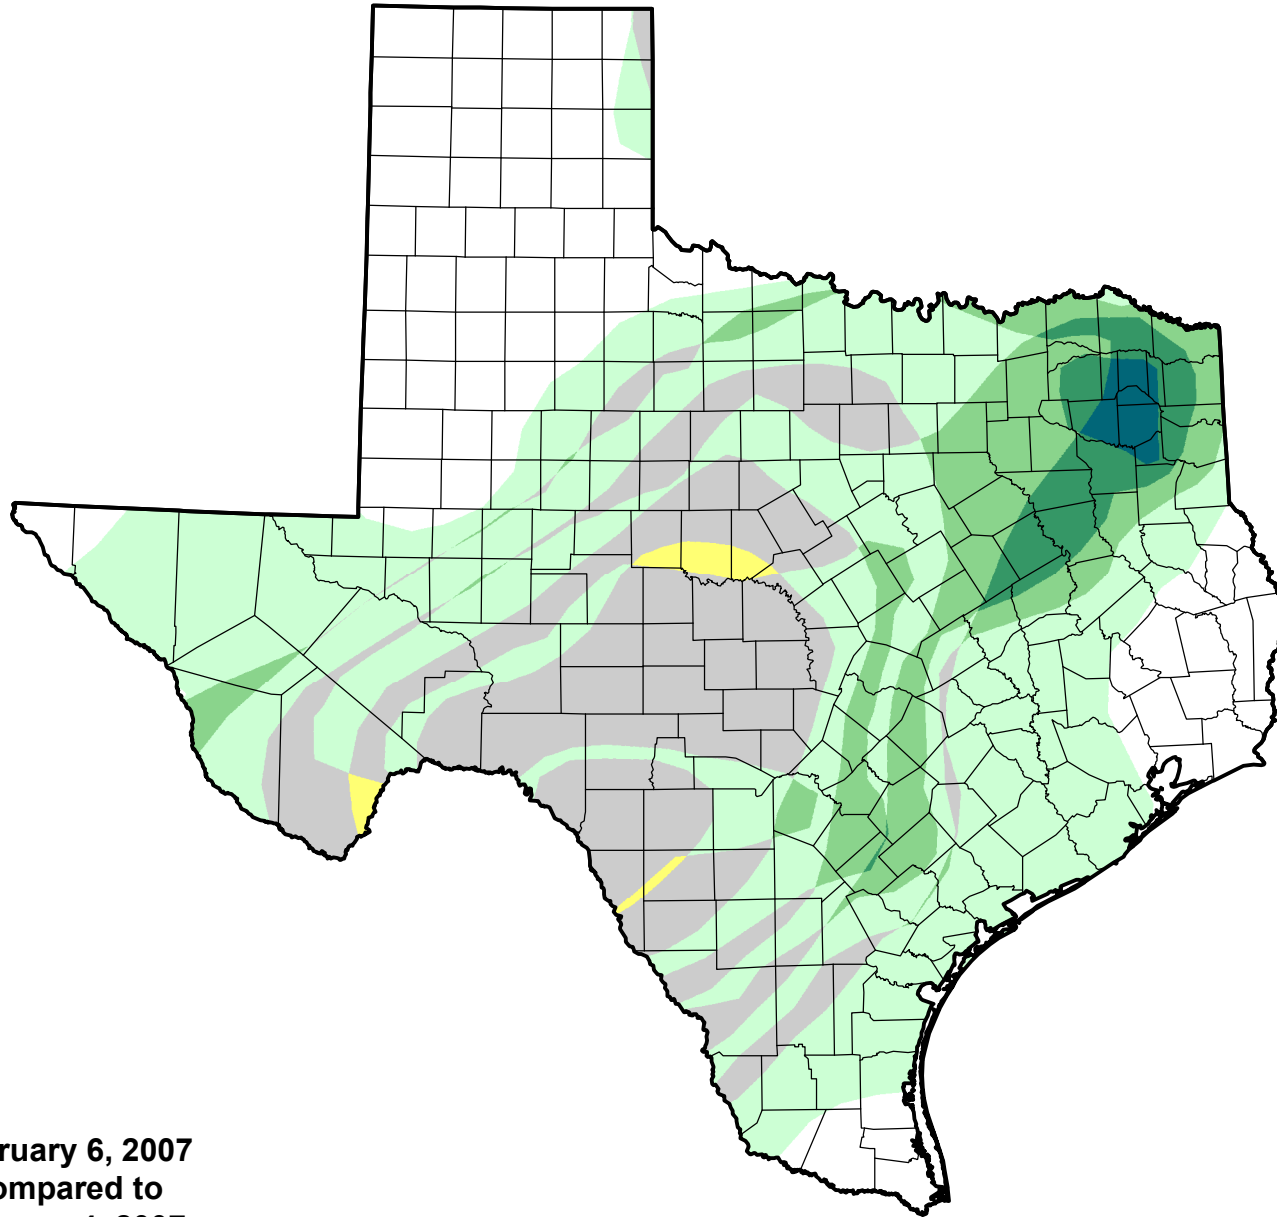

U.S. Drought Monitor Class Change - Texas

Start of Calendar Year

February 6, 2007
compared to
January 4, 2007

droughtmonitor.unl.edu

-  5 Class Degradation
-  4 Class Degradation
-  3 Class Degradation
-  2 Class Degradation
-  1 Class Degradation
-  No Change
-  1 Class Improvement
-  2 Class Improvement
-  3 Class Improvement
-  4 Class Improvement
-  5 Class Improvement