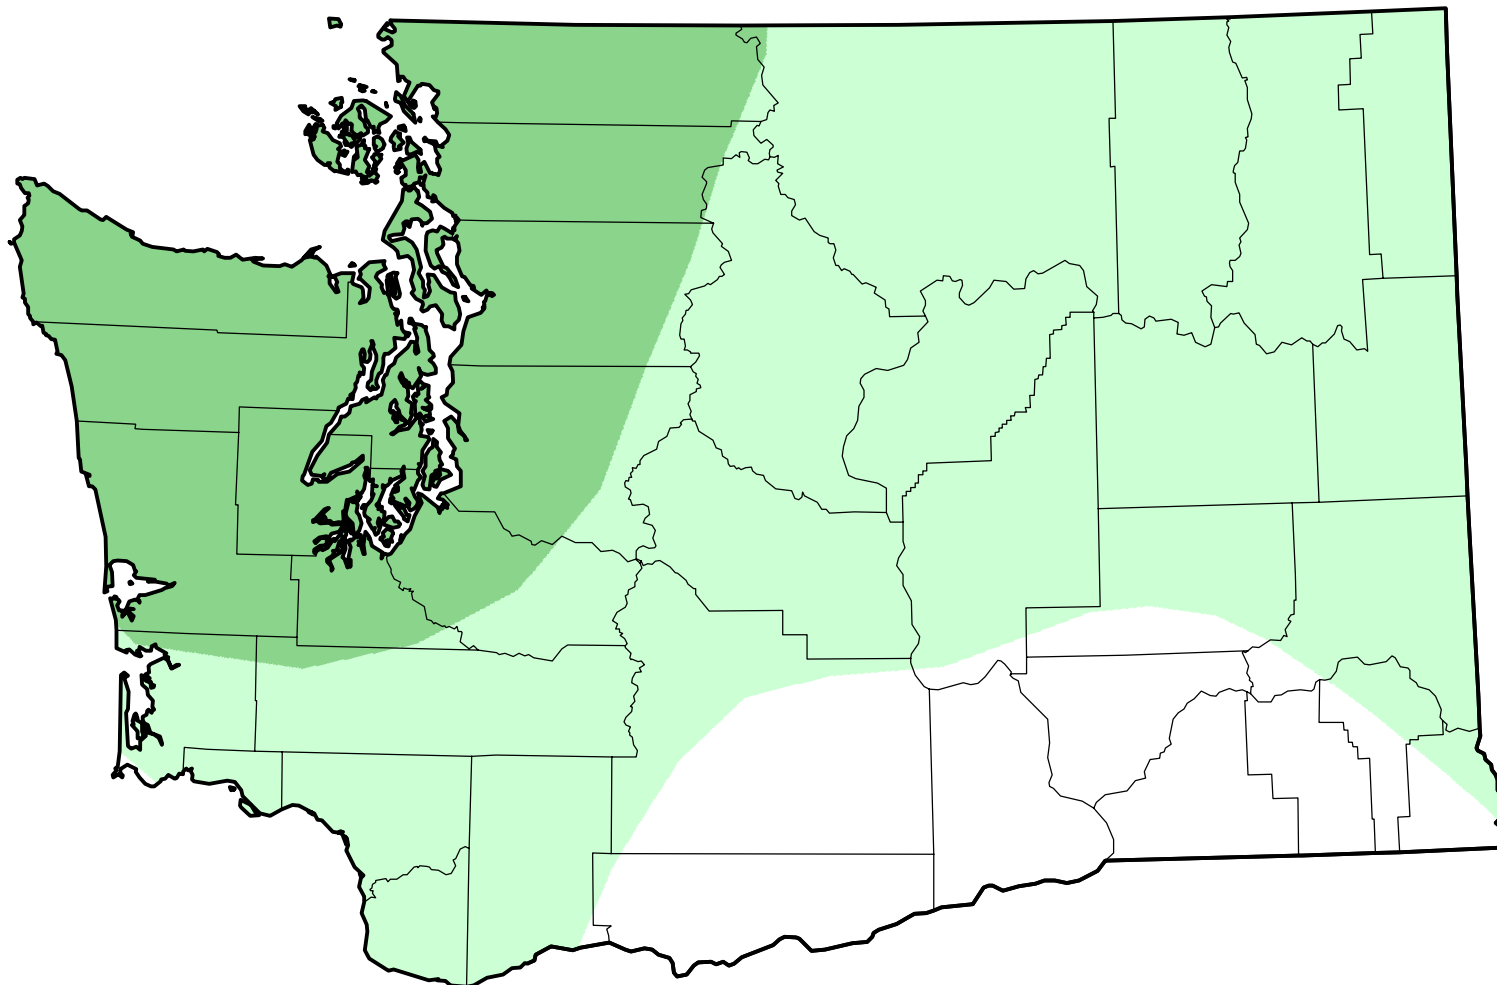

U.S. Drought Monitor Class Change - Washington

Start of Water Year

February 6, 2007
compared to
September 28, 2006

-  5 Class Degradation
-  4 Class Degradation
-  3 Class Degradation
-  2 Class Degradation
-  1 Class Degradation
-  No Change
-  1 Class Improvement
-  2 Class Improvement
-  3 Class Improvement
-  4 Class Improvement
-  5 Class Improvement