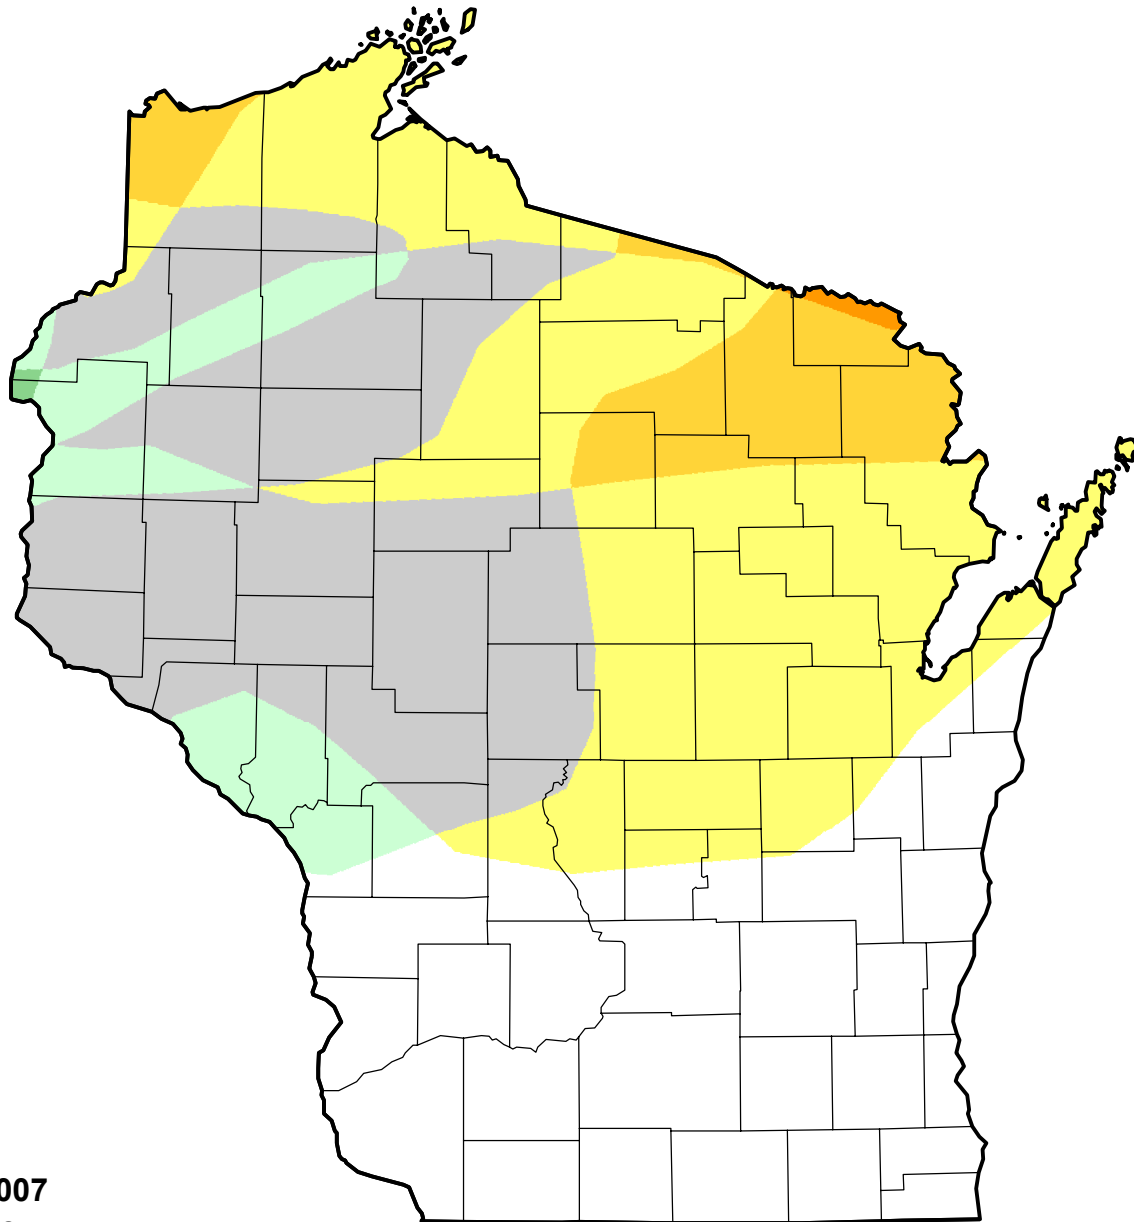

U.S. Drought Monitor Class Change - Wisconsin

26 Week

February 6, 2007
compared to
August 10, 2006

droughtmonitor.unl.edu

-  5 Class Degradation
-  4 Class Degradation
-  3 Class Degradation
-  2 Class Degradation
-  1 Class Degradation
-  No Change
-  1 Class Improvement
-  2 Class Improvement
-  3 Class Improvement
-  4 Class Improvement
-  5 Class Improvement