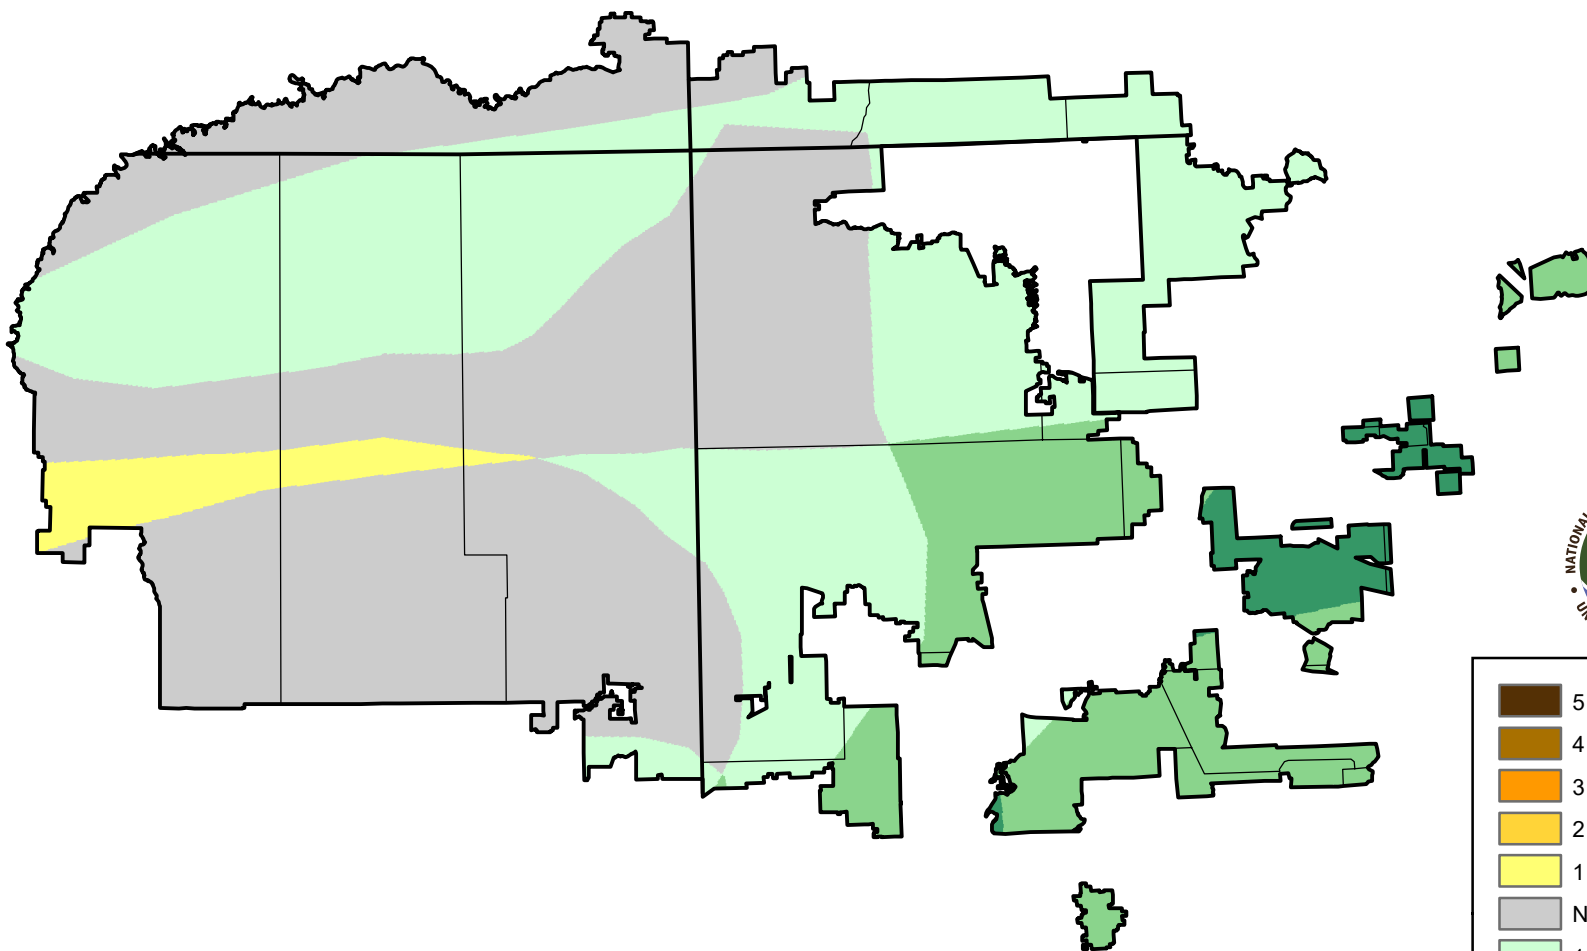

U.S. Drought Monitor Class Change - 4 Corners

52 Week

February 13, 2007
compared to
February 16, 2006

droughtmonitor.unl.edu

- 5 Class Degradation
- 4 Class Degradation
- 3 Class Degradation
- 2 Class Degradation
- 1 Class Degradation
- No Change
- 1 Class Improvement
- 2 Class Improvement
- 3 Class Improvement
- 4 Class Improvement
- 5 Class Improvement