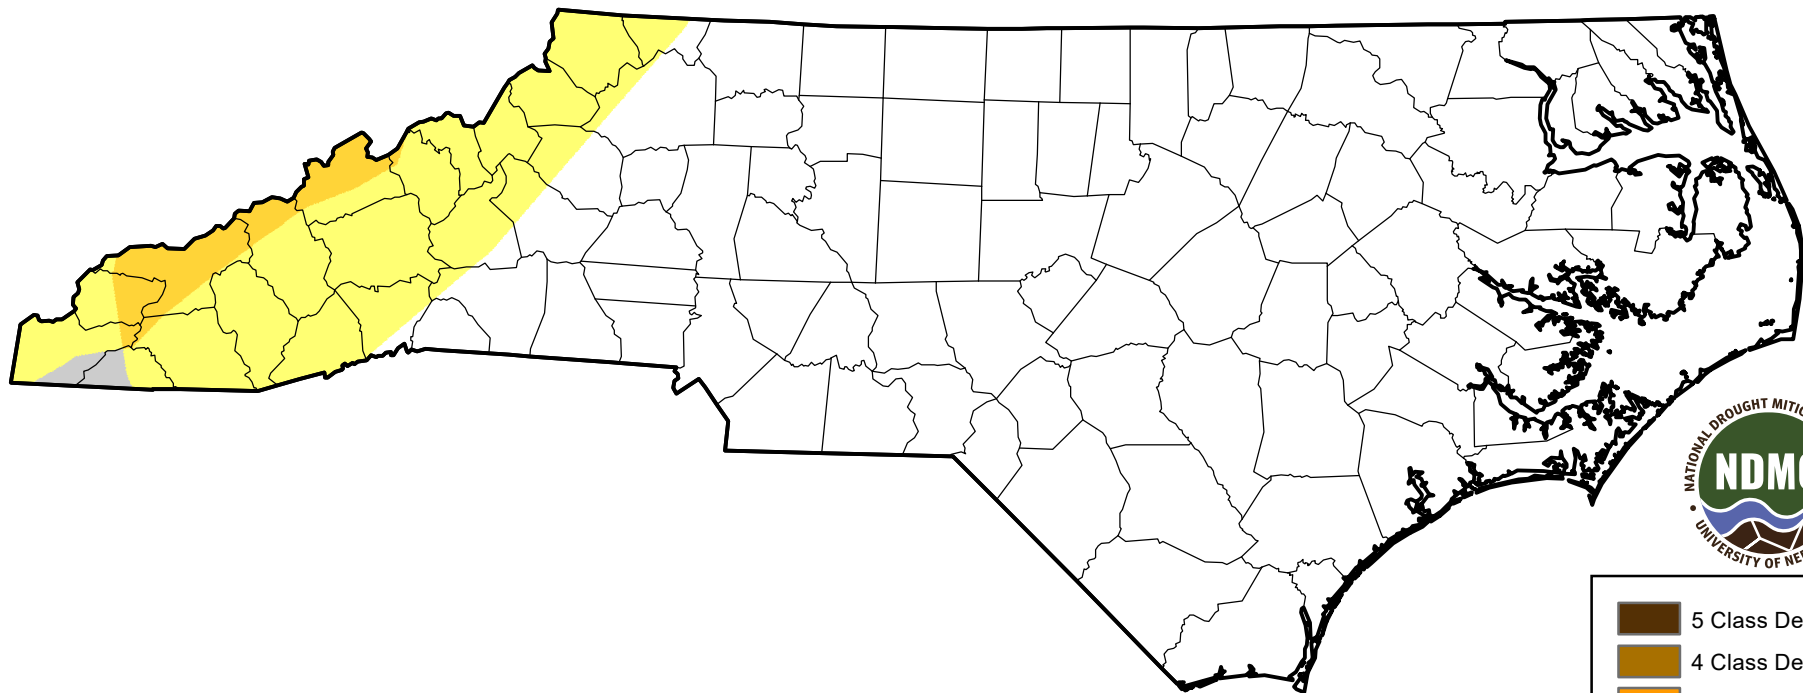

U.S. Drought Monitor Class Change - North Carolina

8 Week

February 13, 2007
compared to
December 21, 2006

droughtmonitor.unl.edu