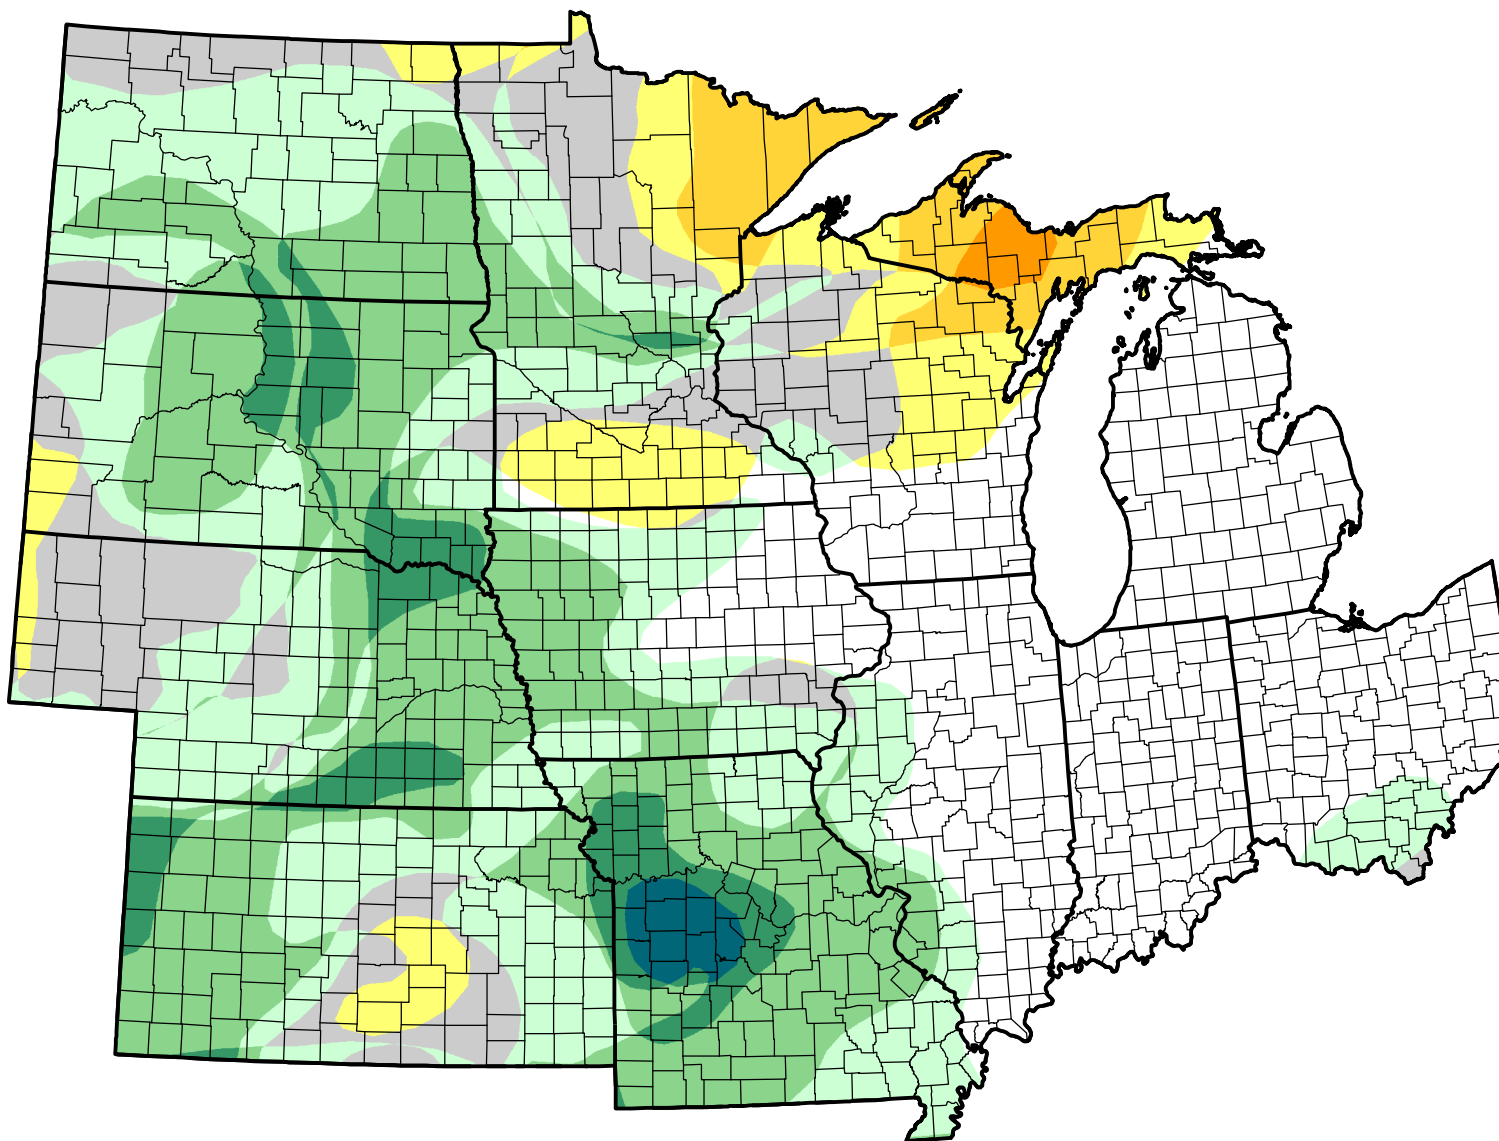

U.S. Drought Monitor Class Change - U2U North Central States 26 Week

February 13, 2007
compared to
August 17, 2006

droughtmonitor.unl.edu

- | | |
|---|---------------------|
|  | 5 Class Degradation |
|  | 4 Class Degradation |
|  | 3 Class Degradation |
|  | 2 Class Degradation |
|  | 1 Class Degradation |
|  | No Change |
|  | 1 Class Improvement |
|  | 2 Class Improvement |
|  | 3 Class Improvement |
|  | 4 Class Improvement |
|  | 5 Class Improvement |