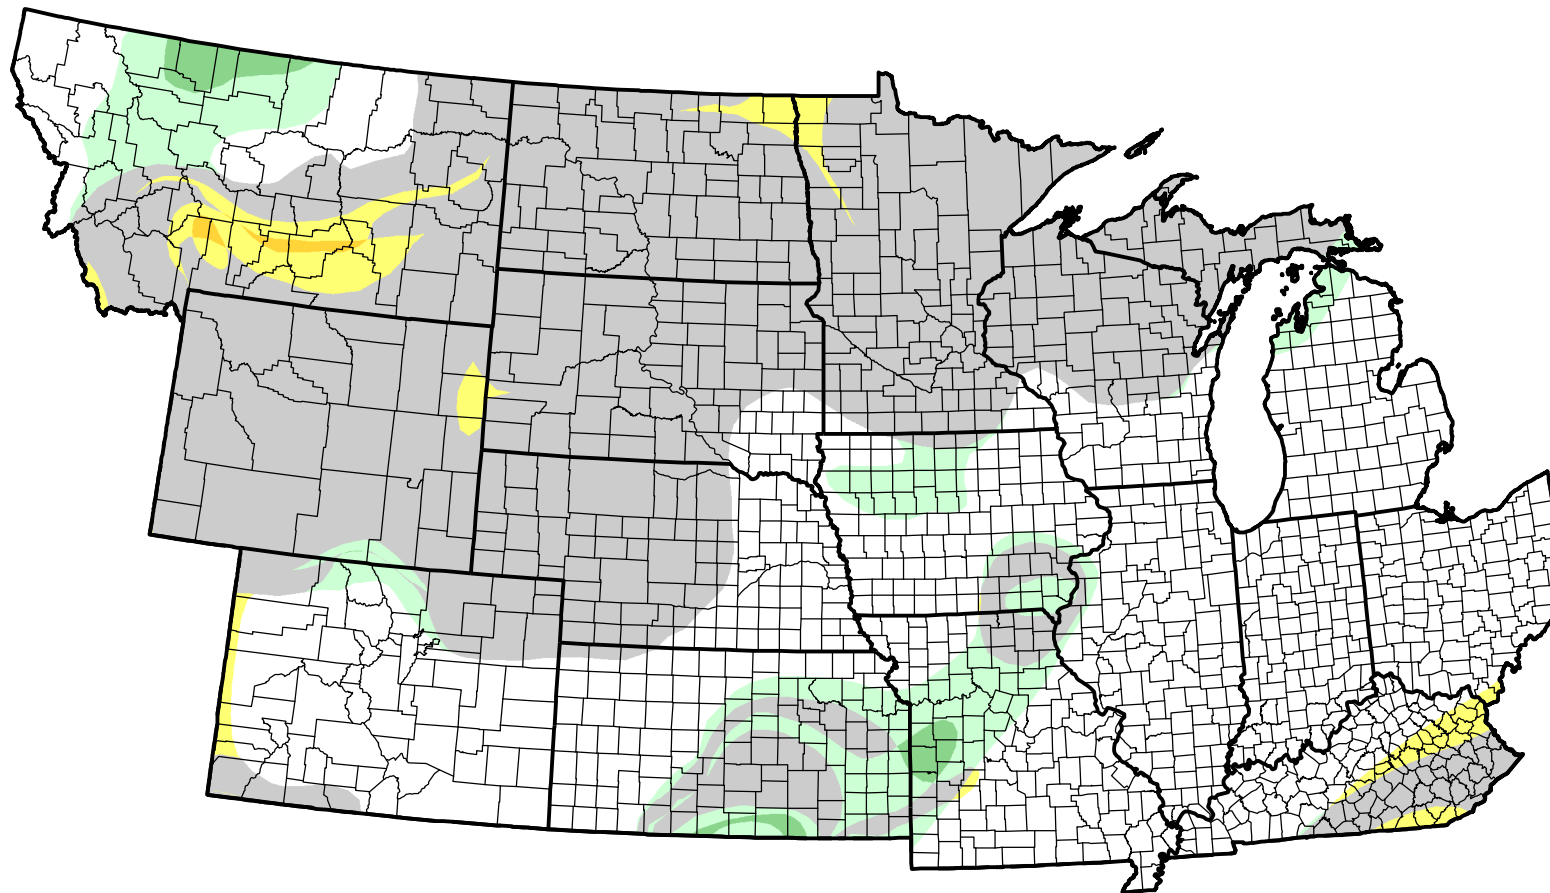

U.S. Drought Monitor Class Change - NWS Central 4 Week

-  5 Class Degradation
-  4 Class Degradation
-  3 Class Degradation
-  2 Class Degradation
-  1 Class Degradation
-  No Change
-  1 Class Improvement
-  2 Class Improvement
-  3 Class Improvement
-  4 Class Improvement
-  5 Class Improvement

February 13, 2007
compared to
January 18, 2007

droughtmonitor.unl.edu